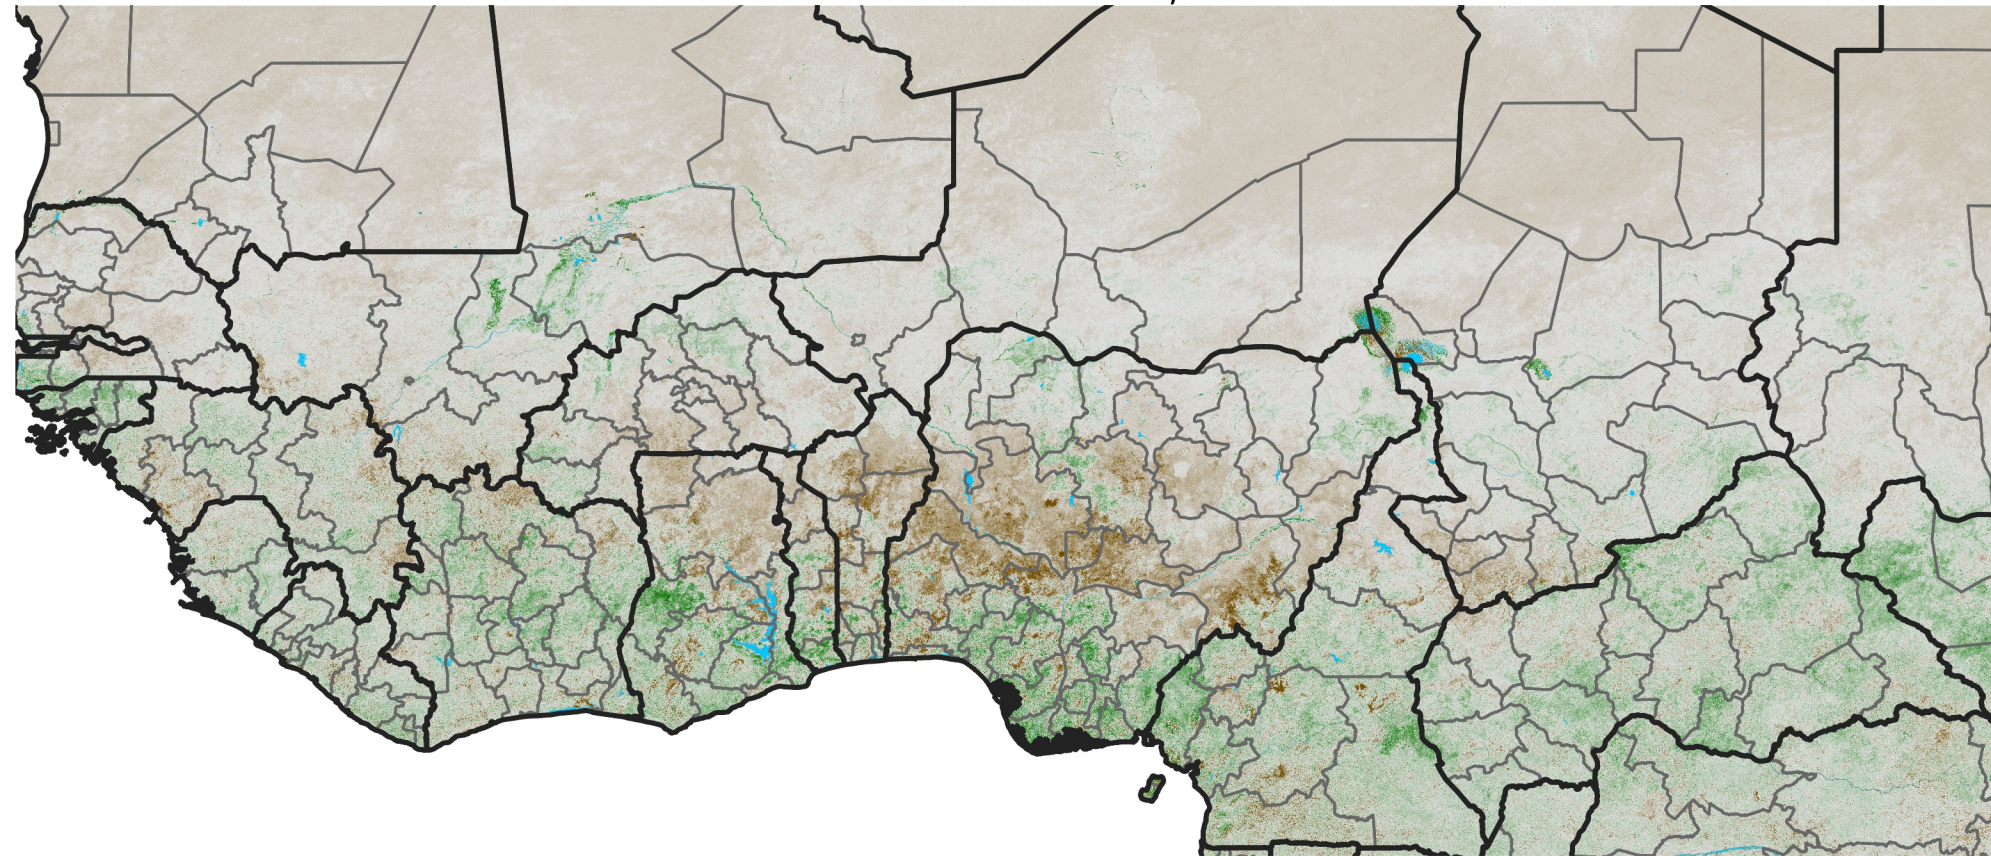

West Africa NDVI Anomaly

2026 minus mean (2003 - 2022)

Period 08 / March 11 - 20, 2026

NDVI Anomaly

< -0.3 -0.2 -0.1 -0.05 0.05 0.1 0.2 > 0.3

Negative

No Difference

Positive