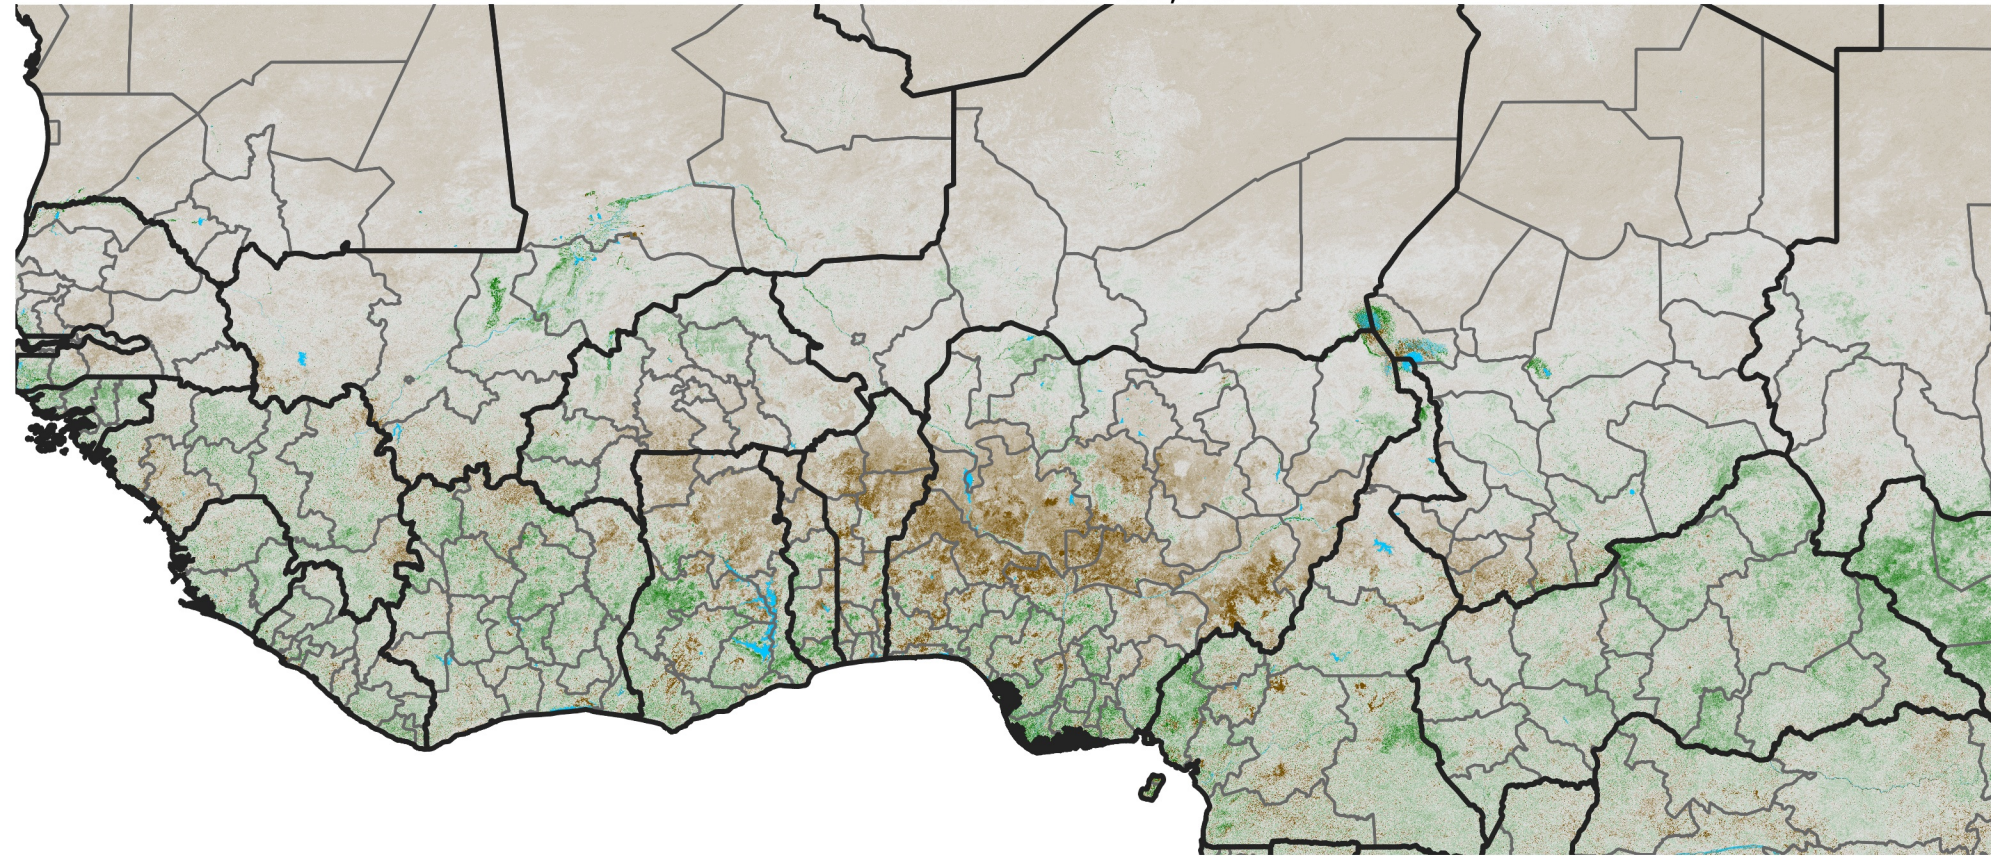

West Africa NDVI Anomaly

2026 minus mean (2003 - 2022)

Period 09 / March 21 - 31, 2026

NDVI Anomaly

Negative

No Difference

Positive