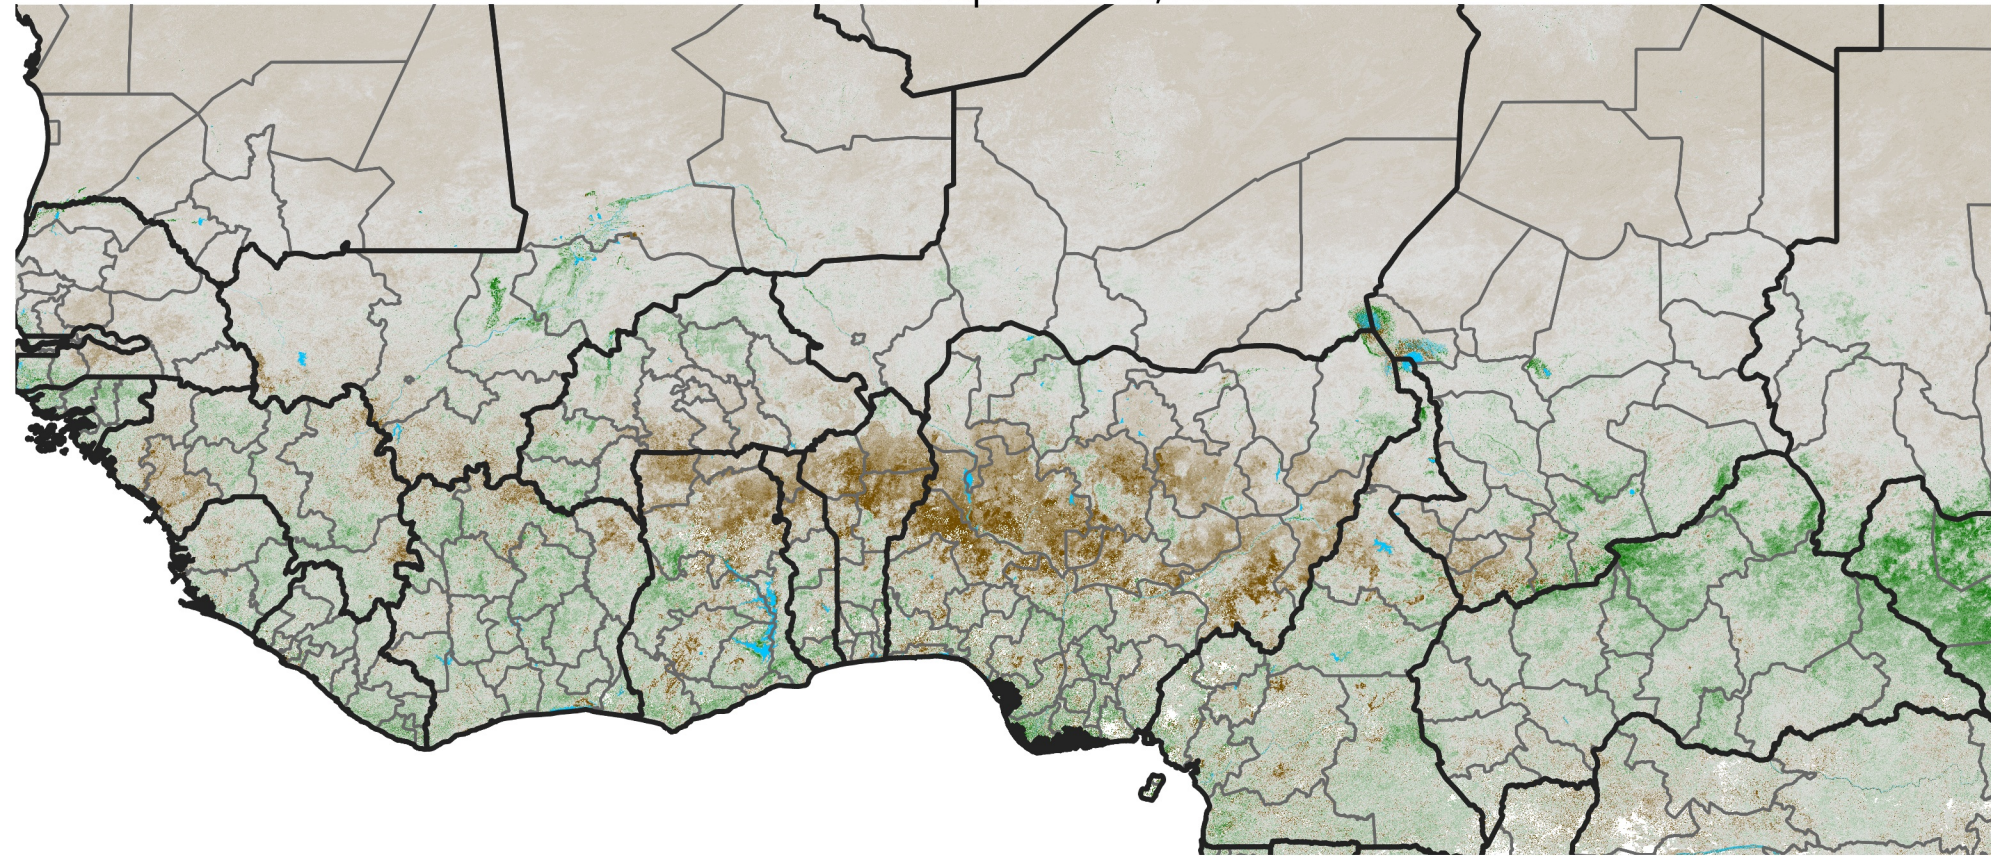

West Africa NDVI Anomaly

2026 minus mean (2003 - 2022)

Period 11 / April 11 - 20, 2026

NDVI Anomaly

Negative

No Difference

Positive