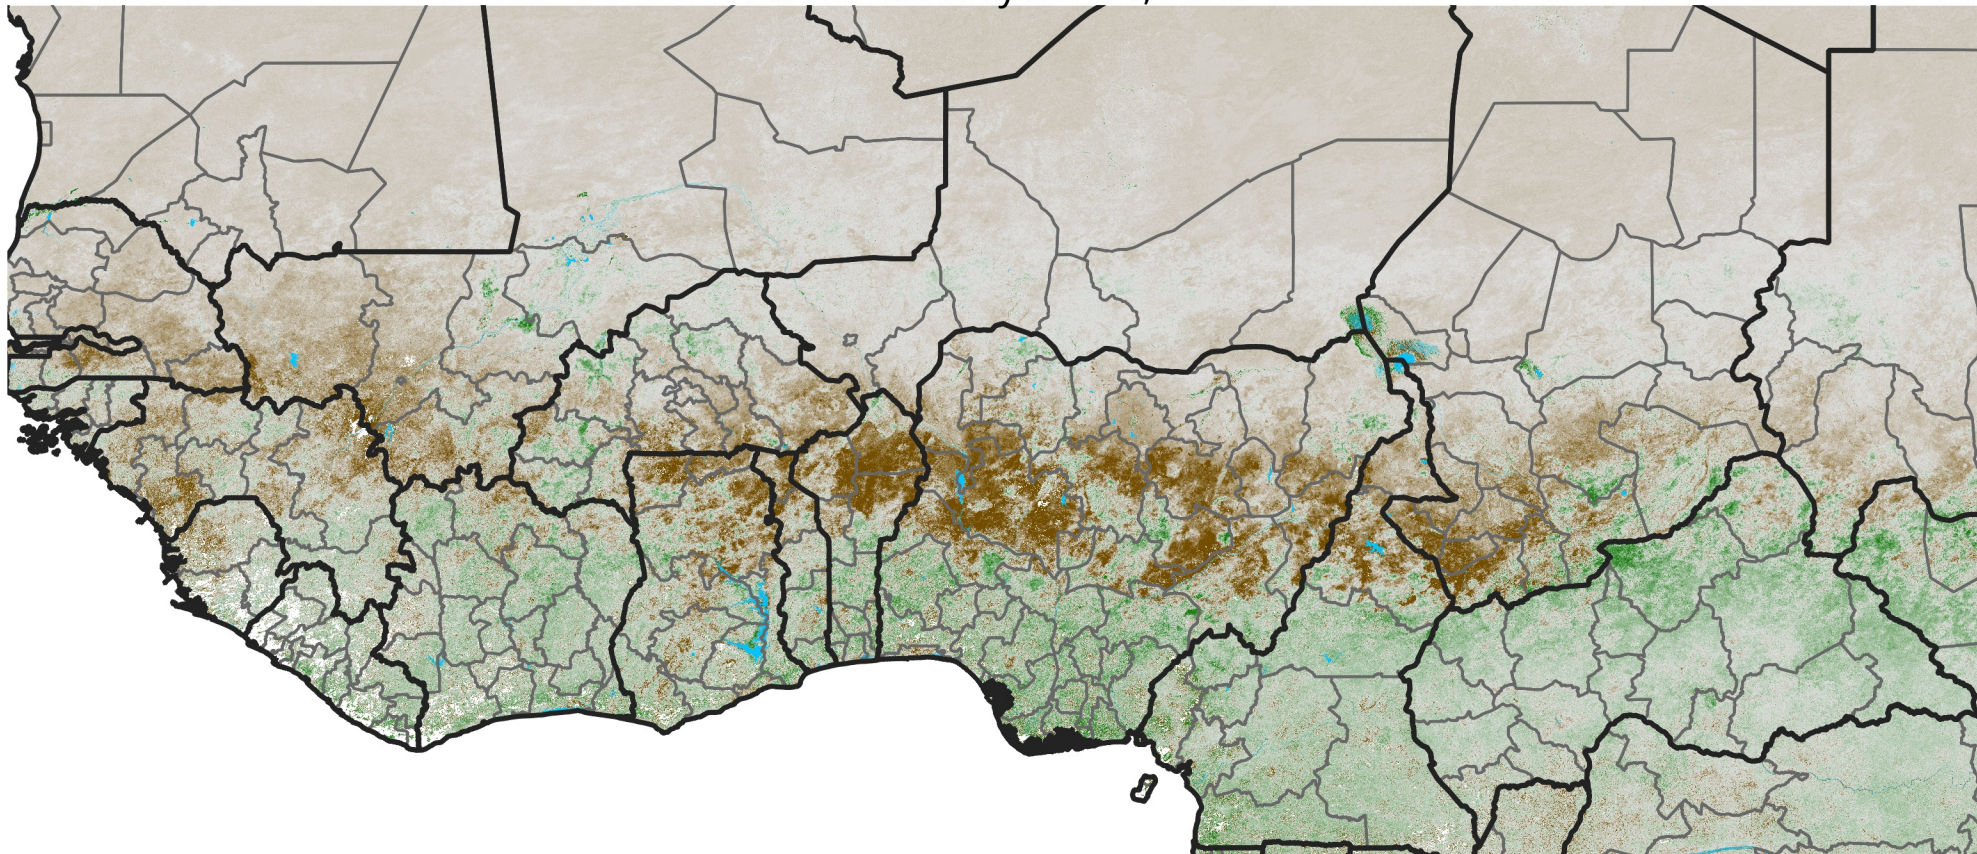

West Africa NDVI Anomaly

2026 minus mean (2003 - 2022)

Period 15 / May 21 - 31, 2026

NDVI Anomaly

<math>< -0.3 </math> -0.2 -0.1 -0.05 0.05 0.1 0.2 > 0.3

Negative

No Difference

Positive