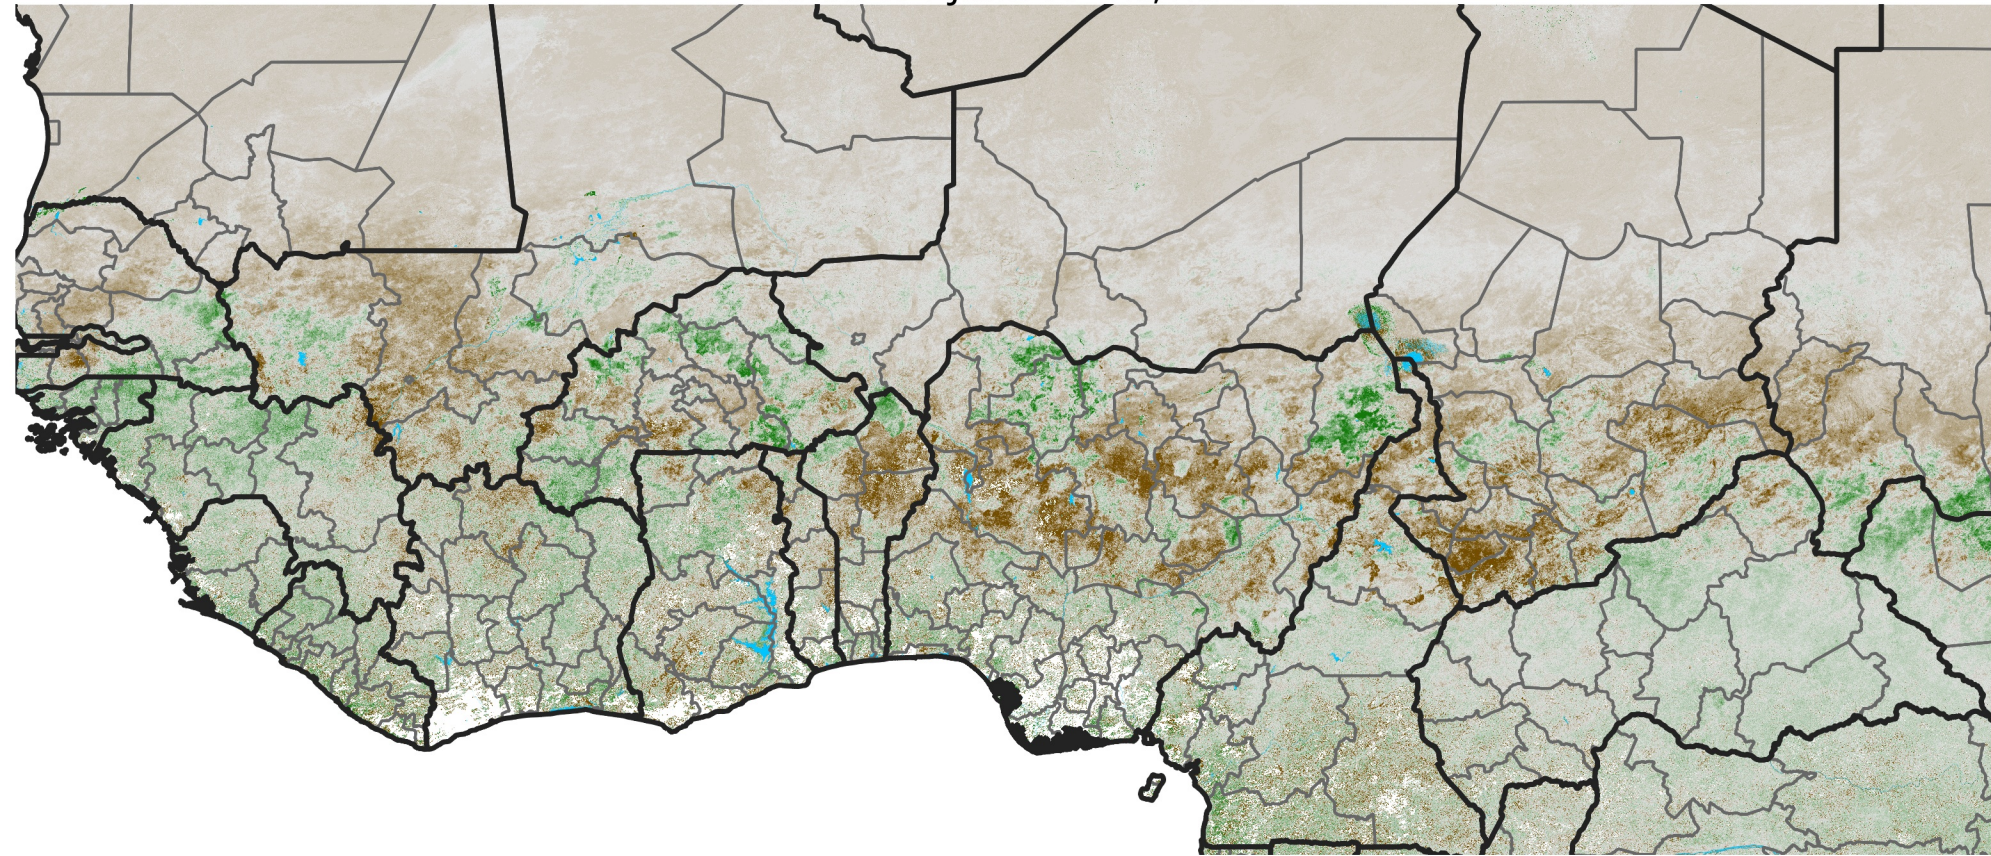

West Africa NDVI Anomaly

2026 minus mean (2003 - 2022)

Period 17 / June 11 - 20, 2026

NDVI Anomaly

< -0.3 -0.2 -0.1 -0.05 0.05 0.1 0.2 > 0.3

Negative

No Difference

Positive