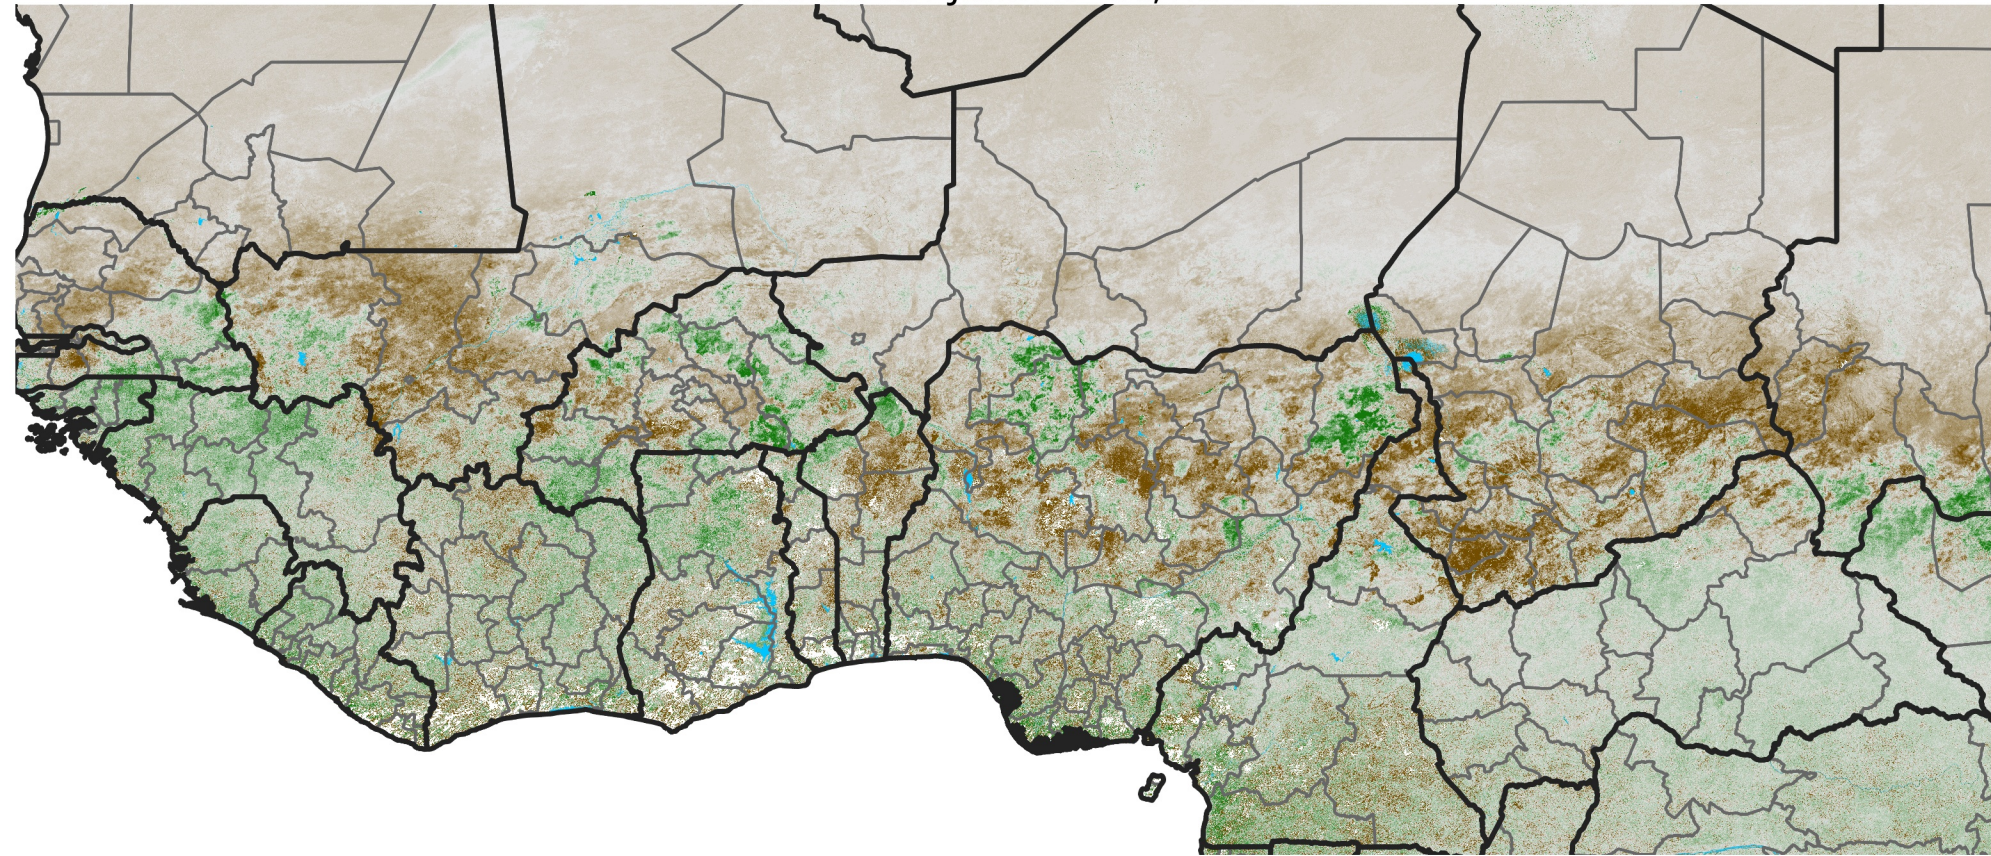

West Africa NDVI Anomaly

2026 minus mean (2003 - 2022)

Period 18 / June 21 - 30, 2026

NDVI Anomaly

< -0.3 -0.2 -0.1 -0.05 0.05 0.1 0.2 > 0.3

Negative

No Difference

Positive