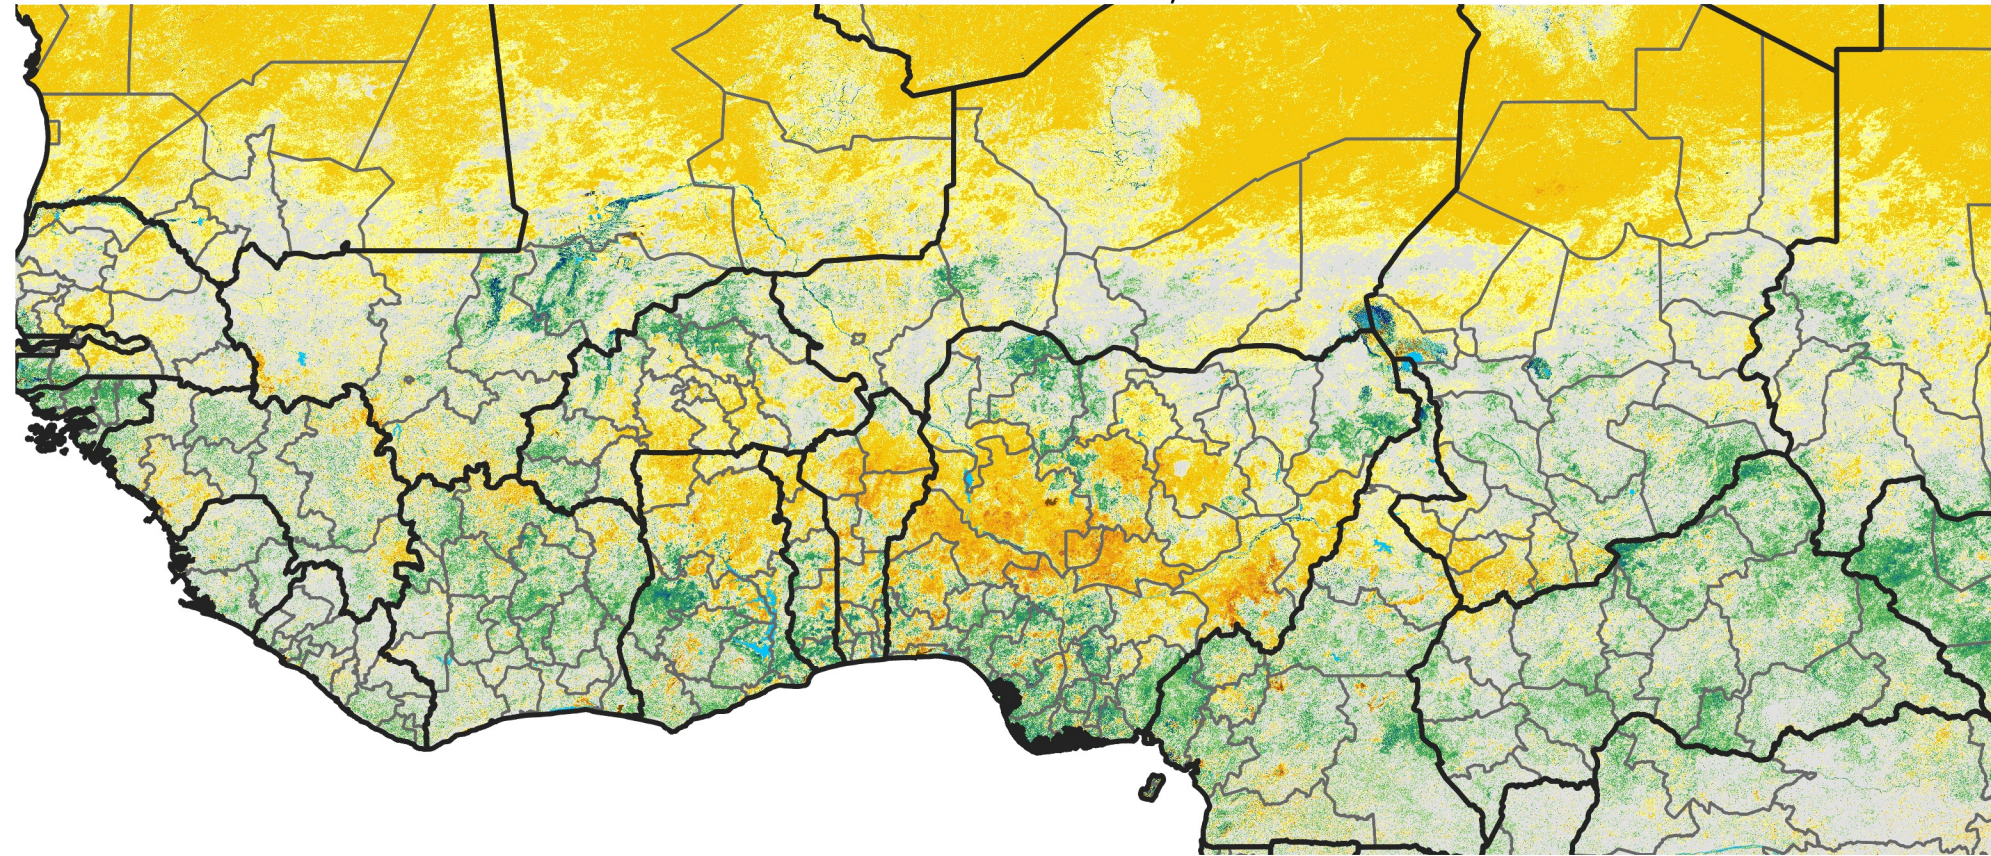

West Africa Percent of Mean NDVI

2026 / mean (2003 - 2022)

Period 08 / March 11 - 20, 2026

Percent of Normal