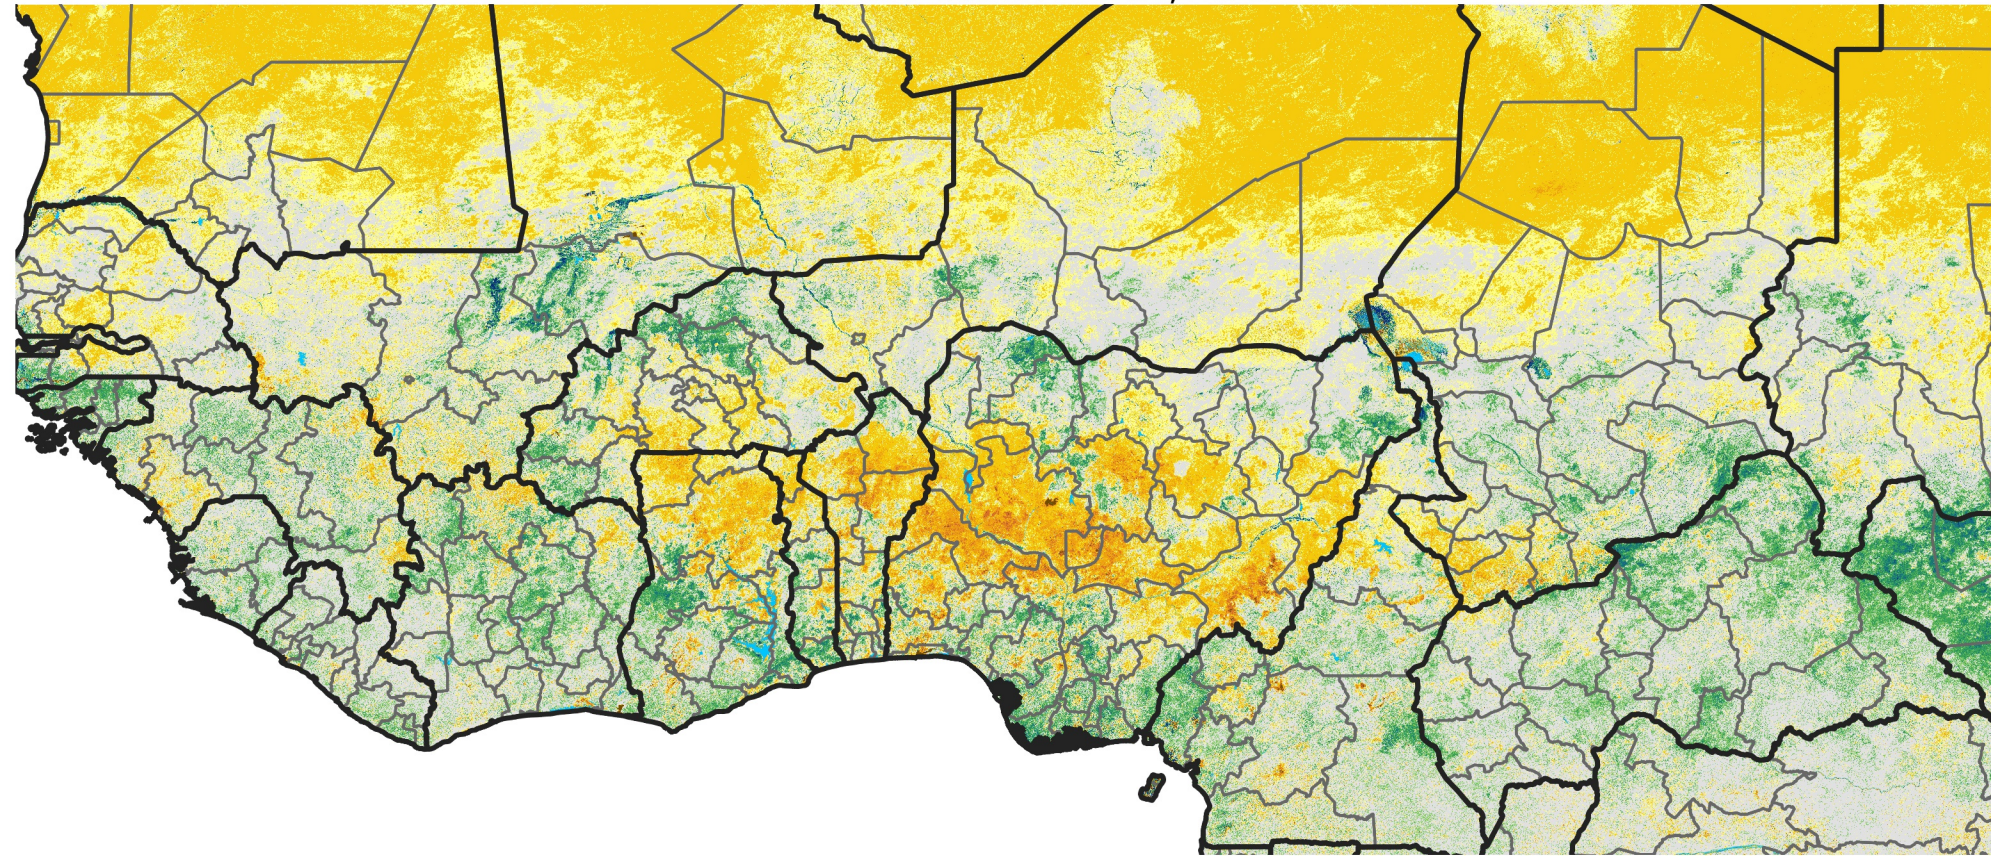

West Africa Percent of Mean NDVI

2026 / mean (2003 - 2022)

Period 09 / March 21 - 31, 2026

Percent of Normal