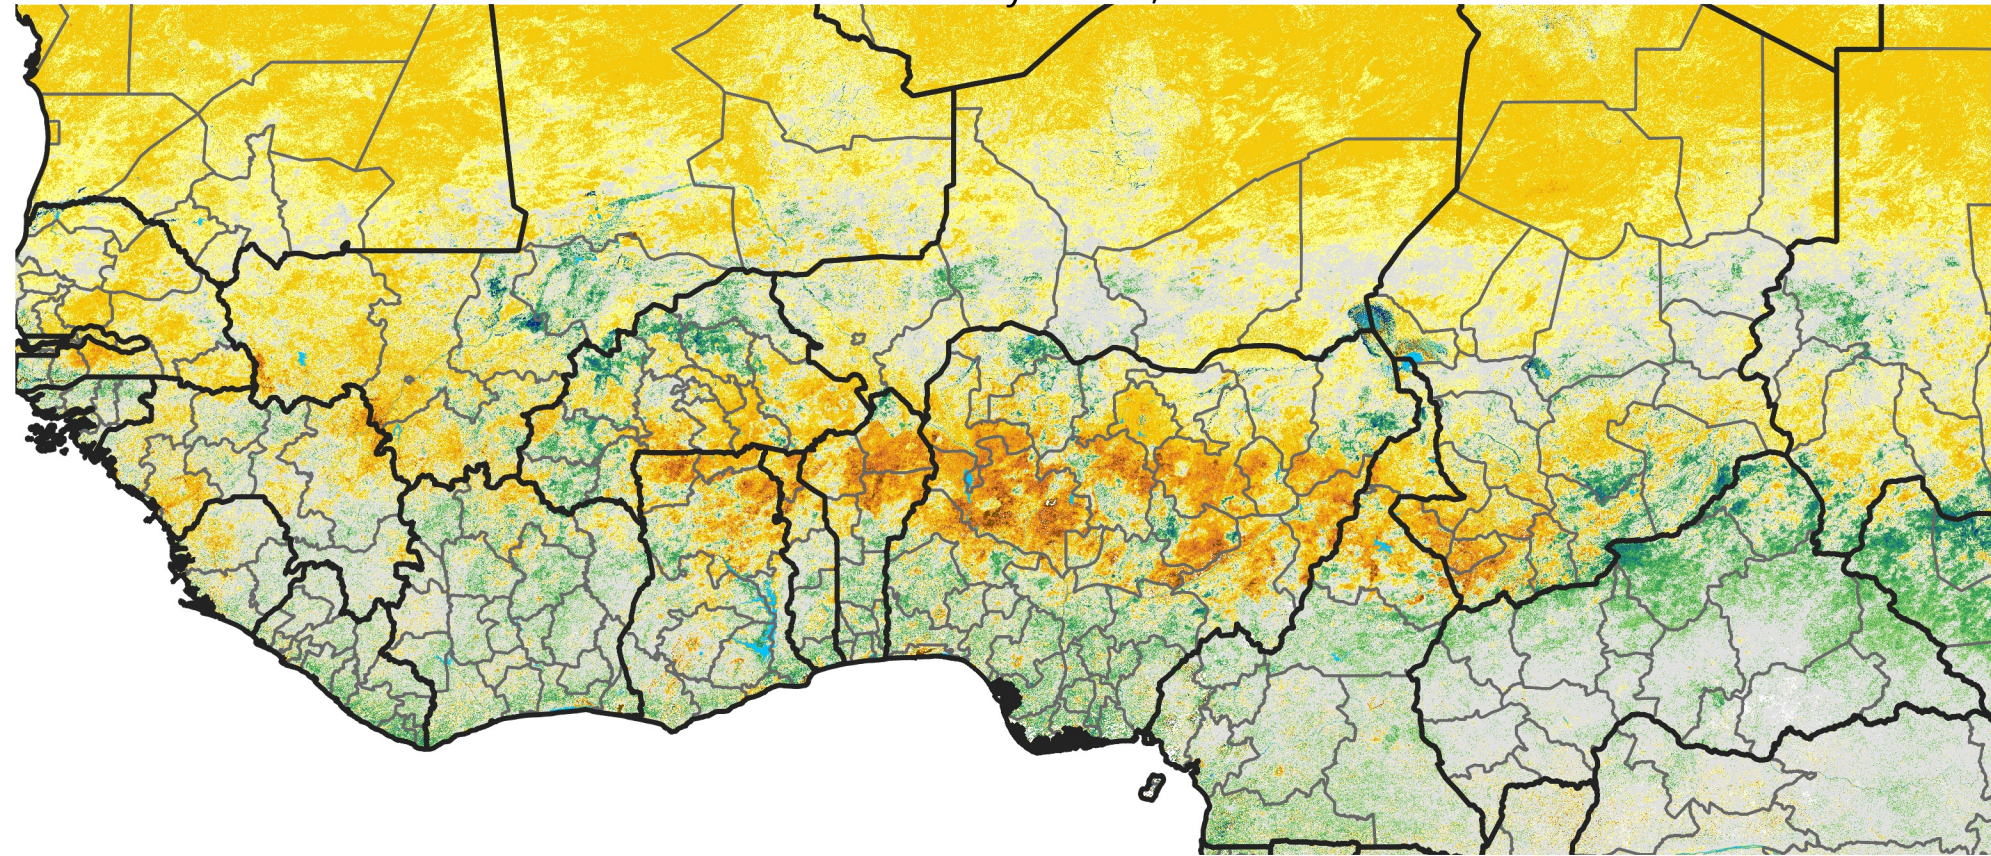

West Africa Percent of Mean NDVI

2026 / mean (2003 - 2022)
Period 14 / May 11 - 20, 2026

Percent of Normal