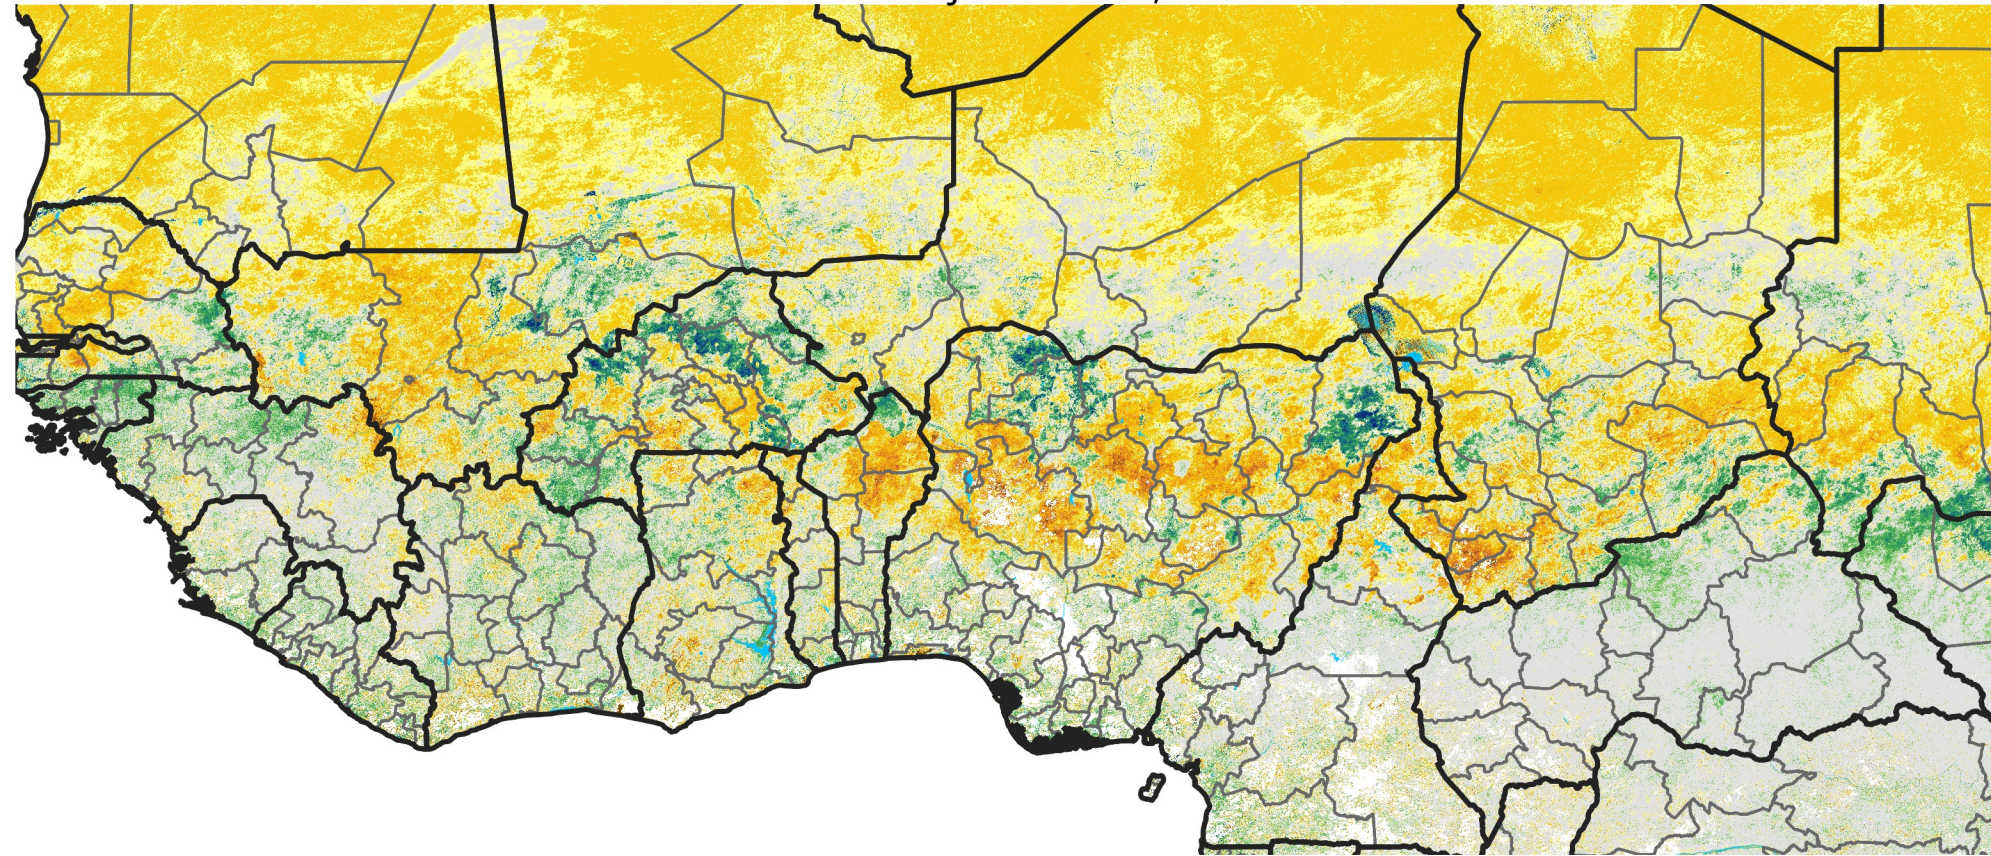

West Africa Percent of Mean NDVI

2026 / mean (2003 - 2022)
Period 16 / June 01 - 10, 2026

Percent of Normal