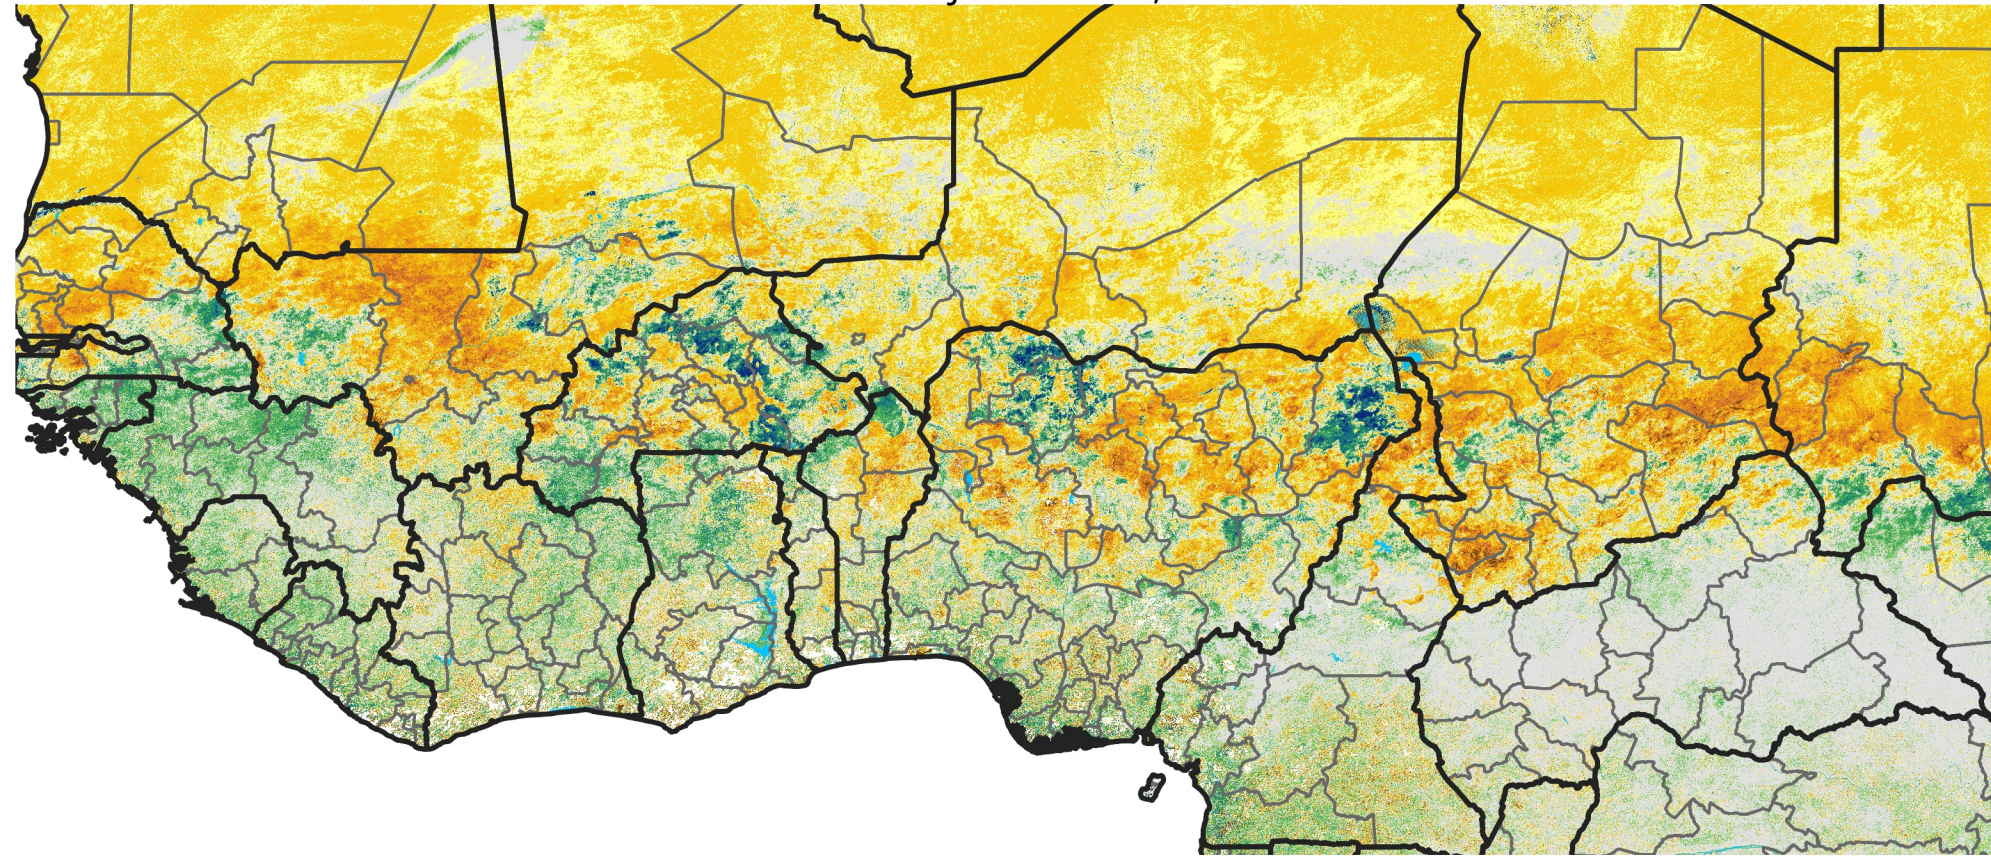

West Africa Percent of Mean NDVI

2026 / mean (2003 - 2022)
Period 18 / June 21 - 30, 2026

Percent of Normal