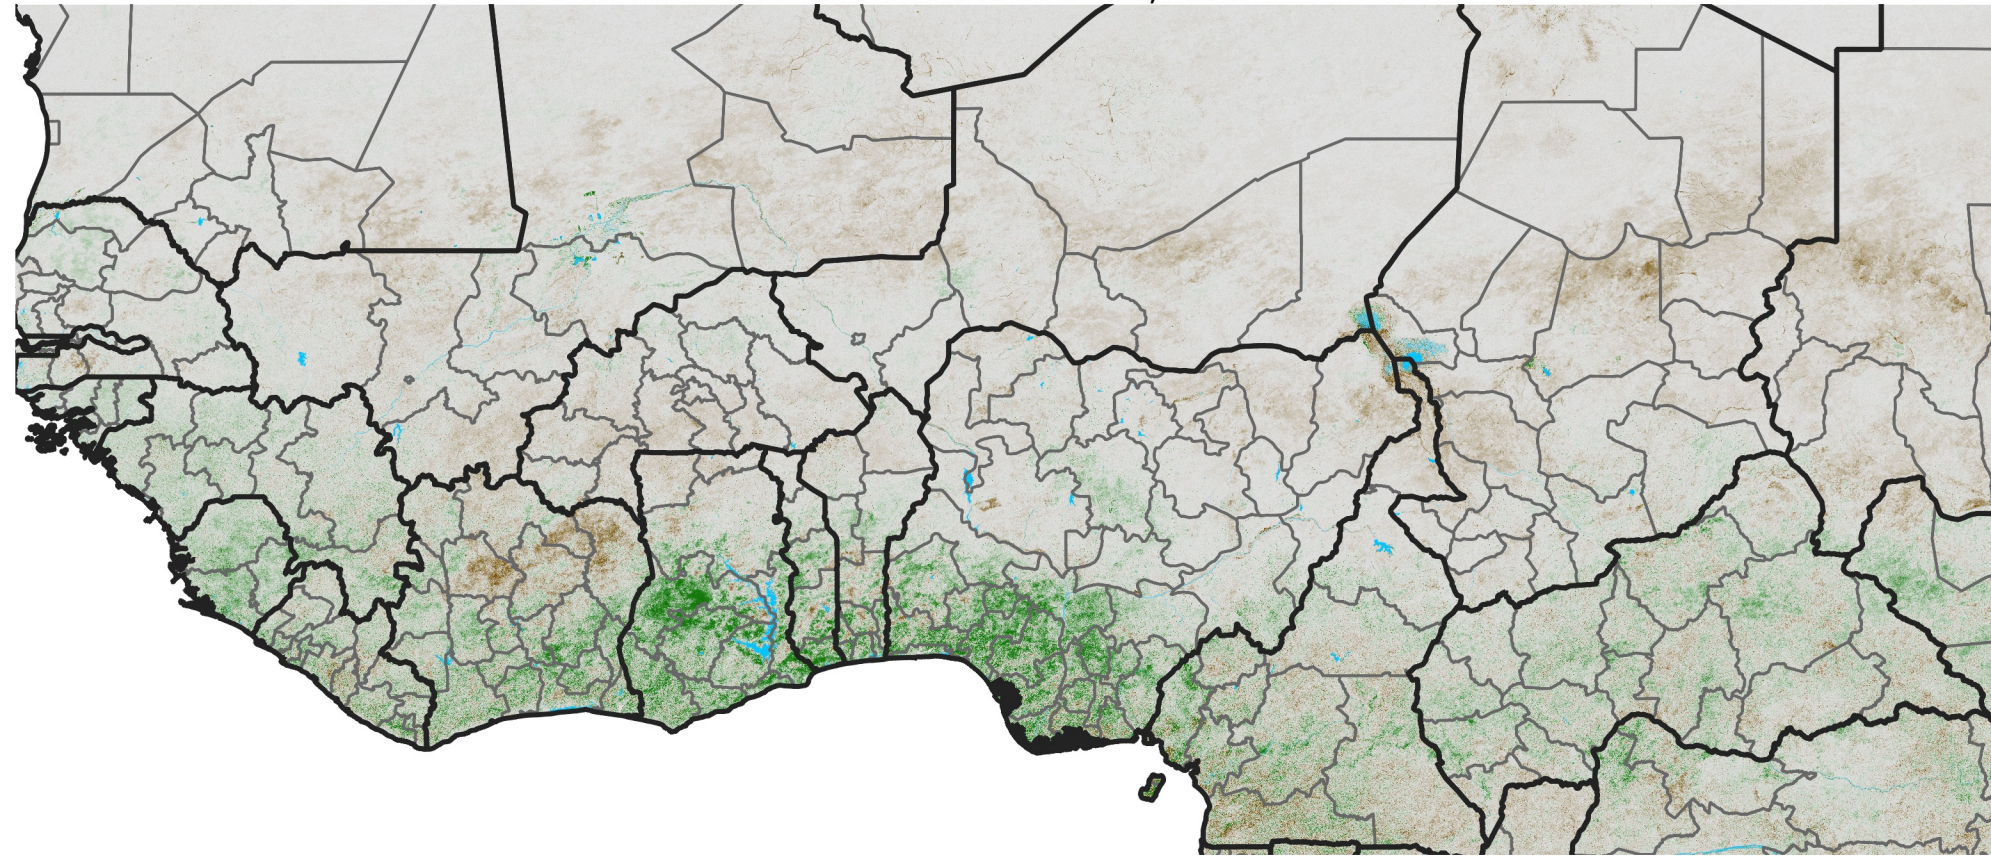

West Africa NDVI Difference

2026 minus 2025

Period 15 / Mar 06 - 15, 2026

NDVI Difference

< -0.3 -0.2 -0.1 -0.05 0.05 0.1 0.2 > 0.3

Negative

No Difference

Positive