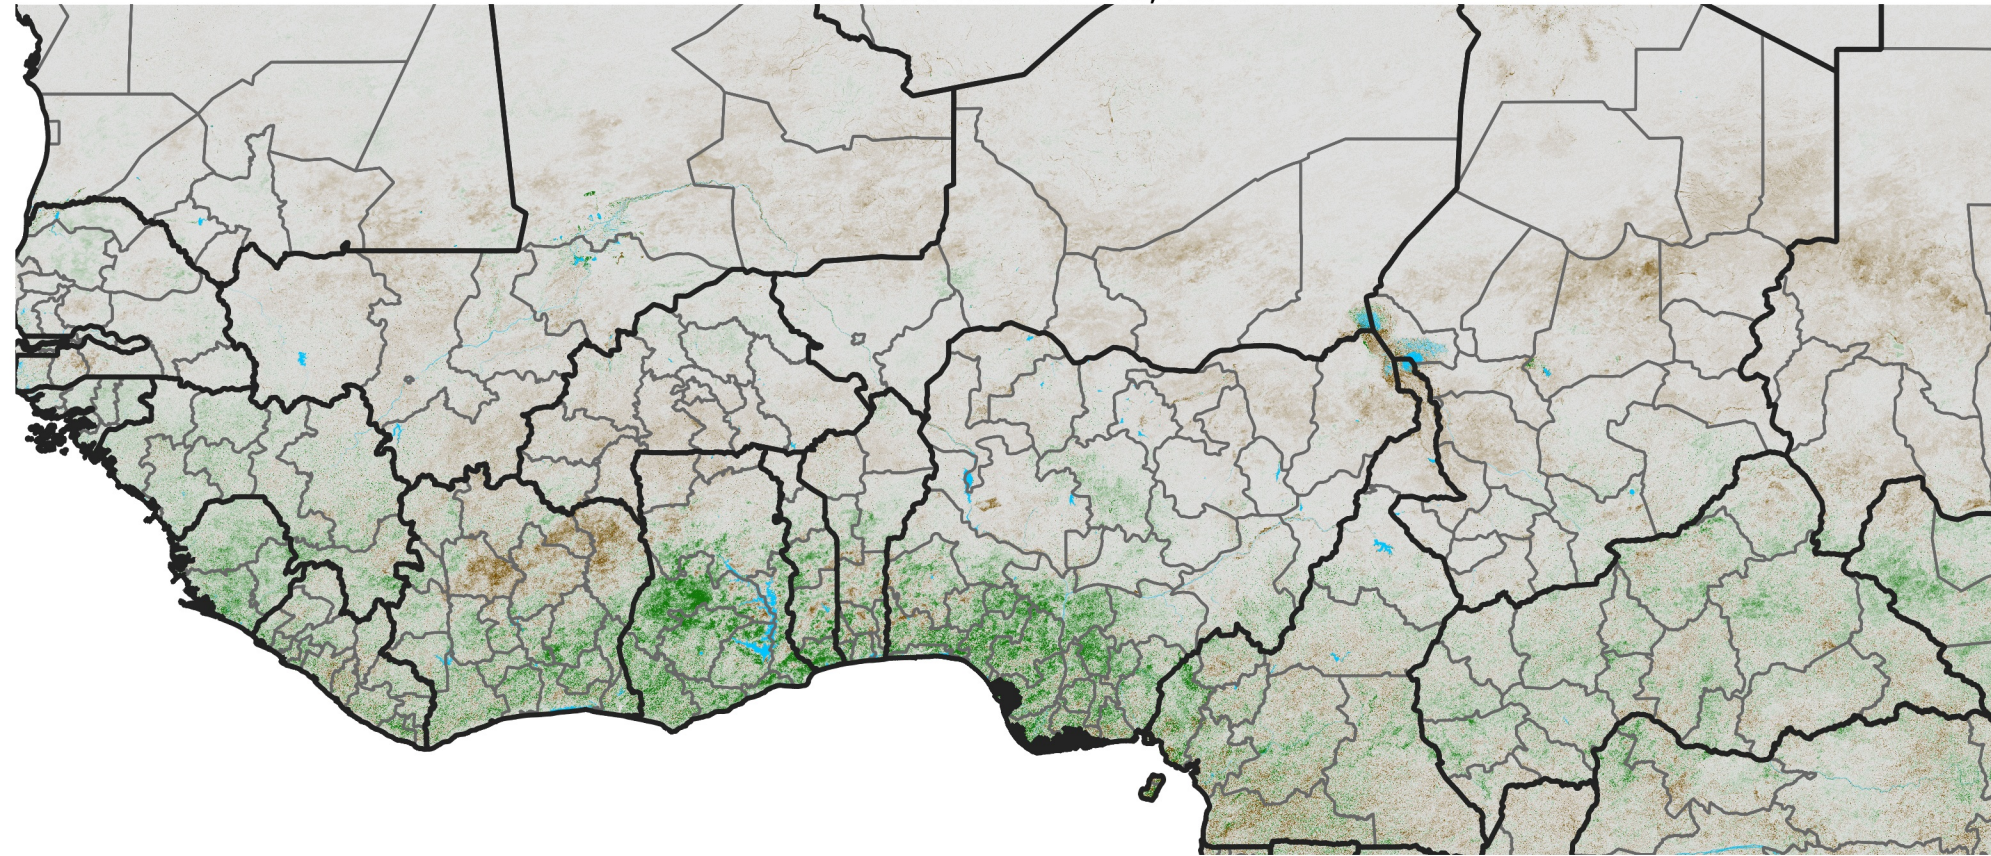

West Africa NDVI Difference

2026 minus 2025

Period 16 / Mar 11 - 20, 2026

NDVI Difference

< -0.3 -0.2 -0.1 -0.05 0.05 0.1 0.2 > 0.3

Negative

No Difference

Positive