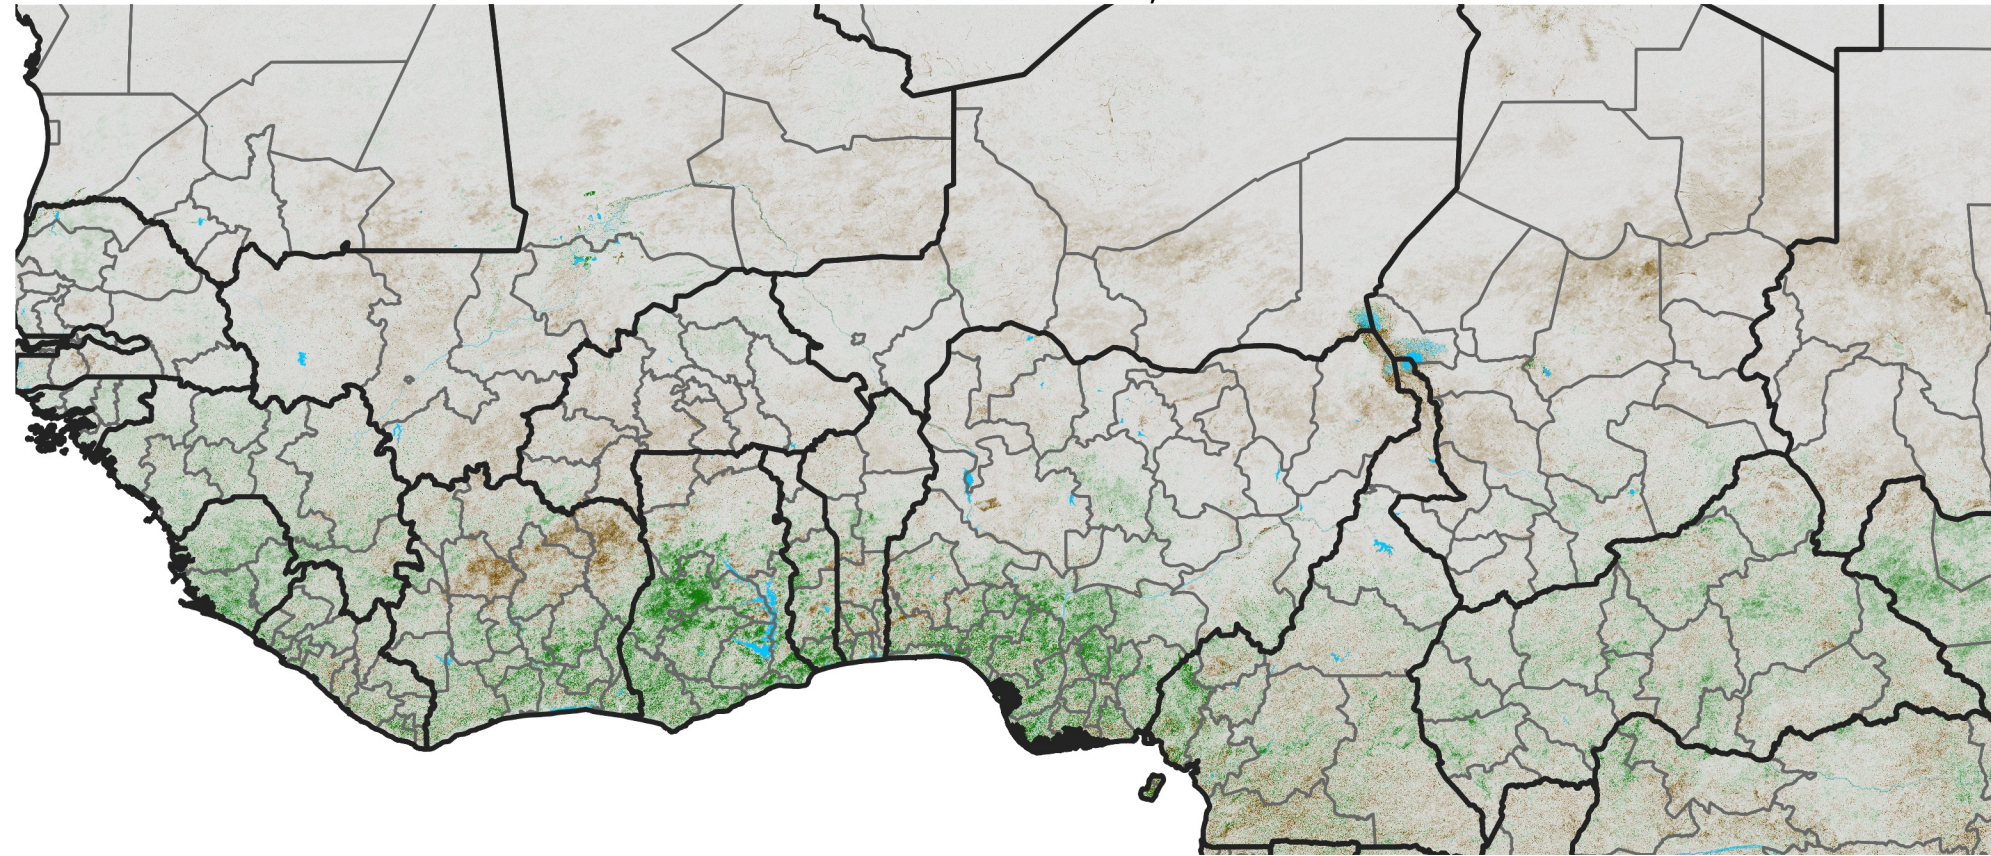

West Africa NDVI Difference

2026 minus 2025

Period 17 / Mar 16 - 25, 2026

NDVI Difference

Negative

No Difference

Positive