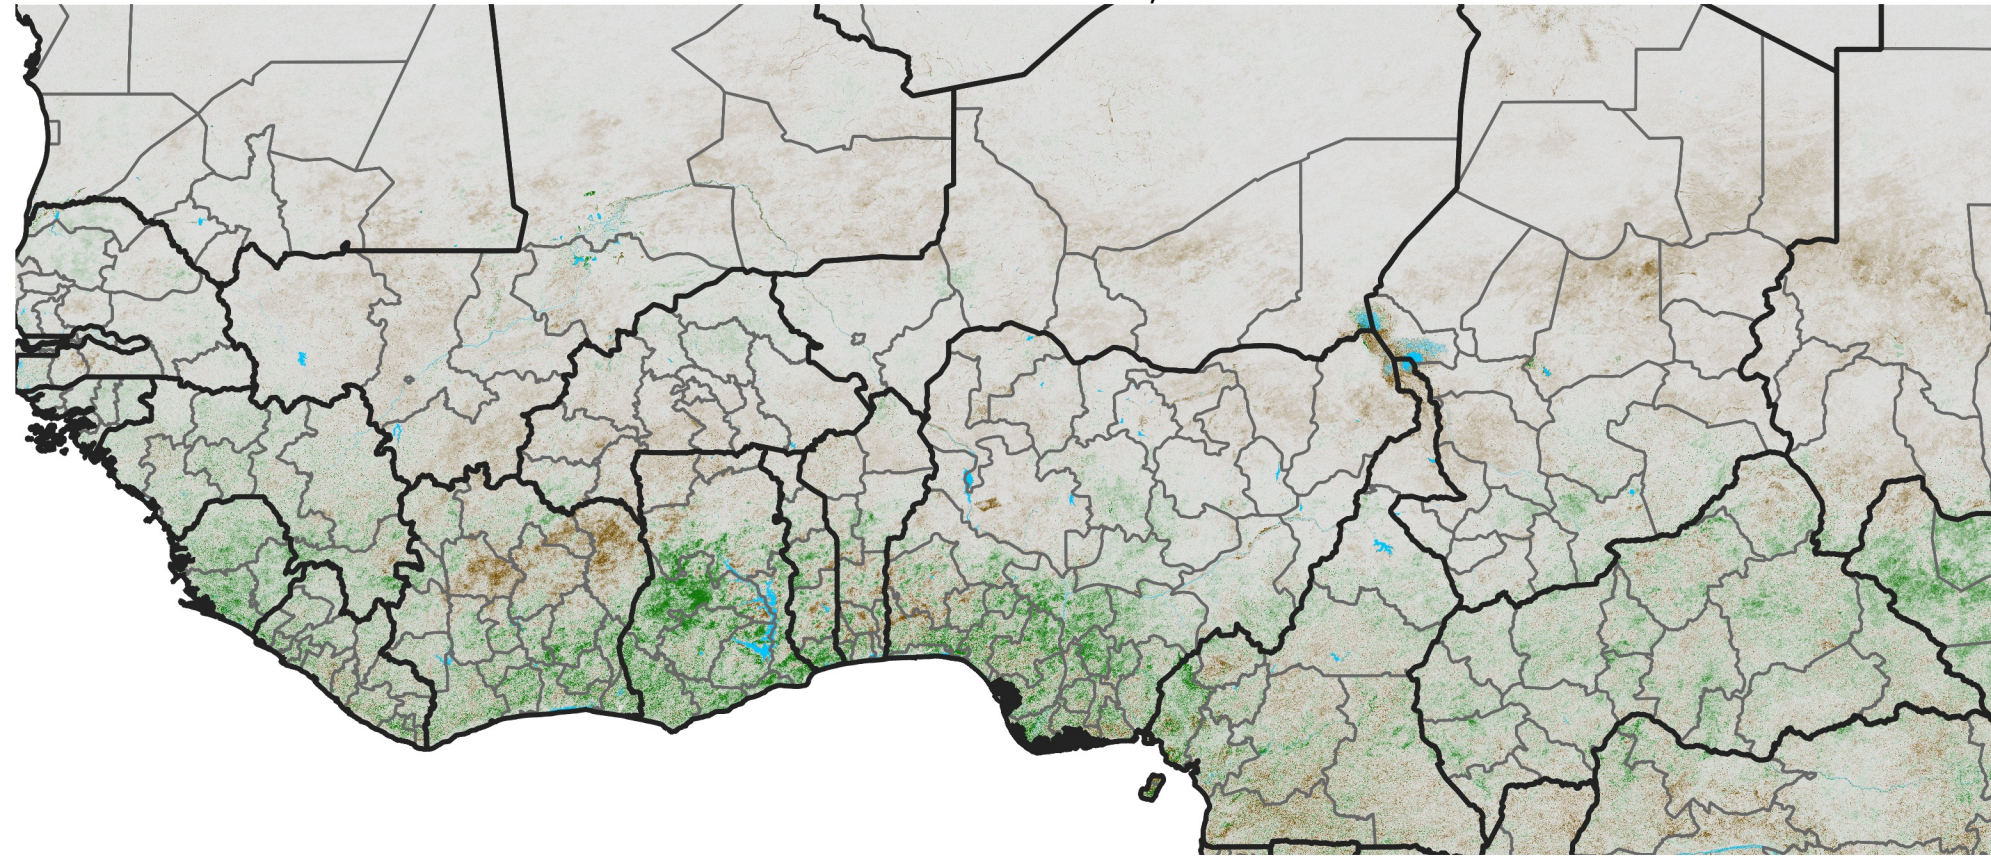

West Africa NDVI Difference

2026 minus 2025

Period 18 / Mar 21 - 31, 2026

NDVI Difference

< -0.3 -0.2 -0.1 -0.05 0.05 0.1 0.2 >0.3

Negative

No Difference

Positive