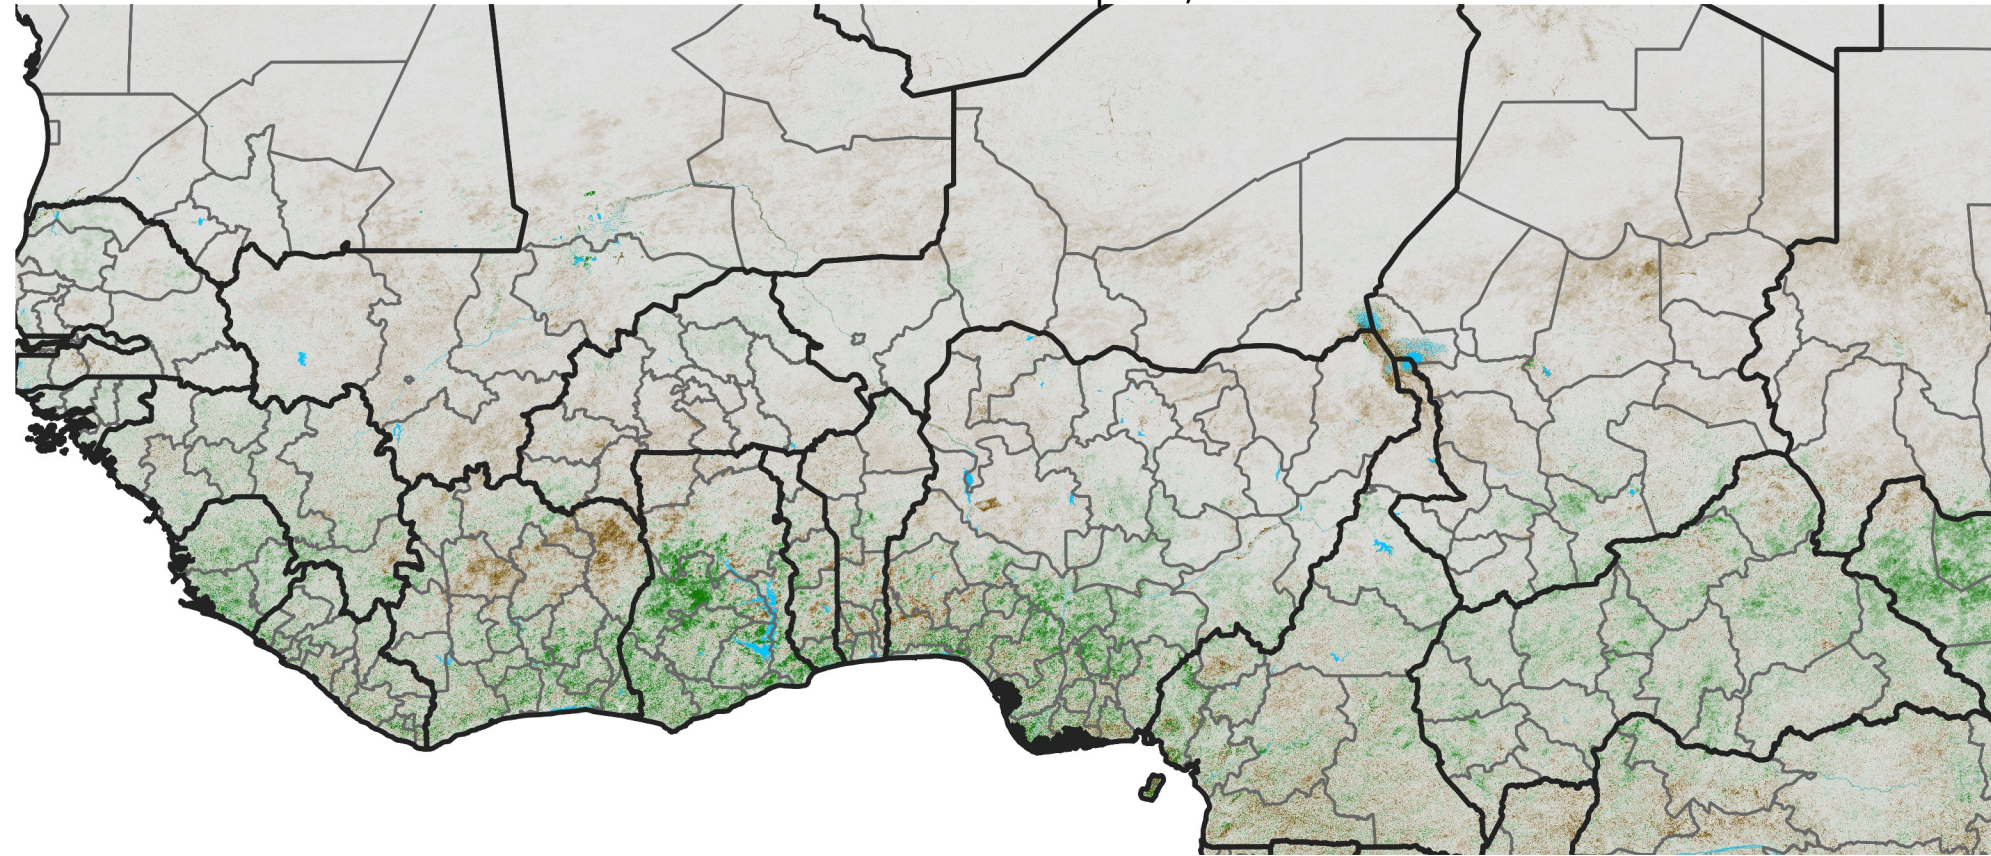

West Africa NDVI Difference

2026 minus 2025

Period 19 / Mar 26 - Apr 05, 2026

NDVI Difference

< -0.3 -0.2 -0.1 -0.05 0.05 0.1 0.2 > 0.3

Negative

No Difference

Positive