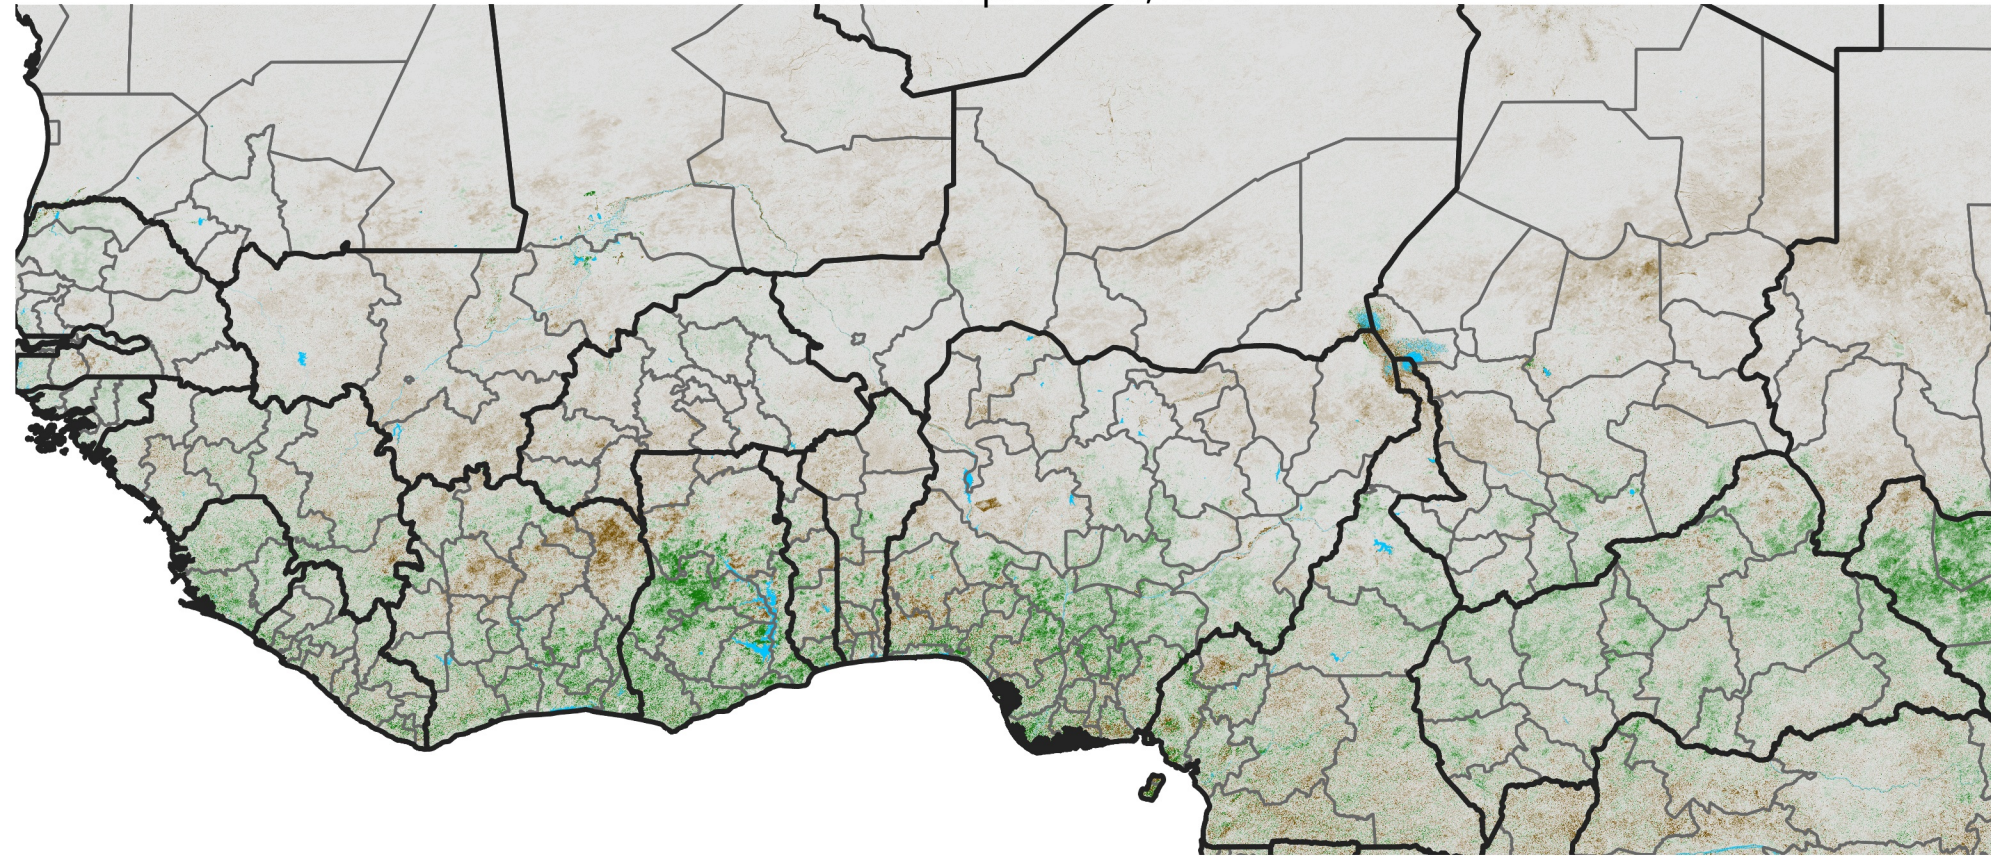

West Africa NDVI Difference

2026 minus 2025

Period 20 / Apr 01 - 10, 2026

NDVI Difference

< -0.3 -0.2 -0.1 -0.05 0.05 0.1 0.2 > 0.3

Negative

No Difference

Positive