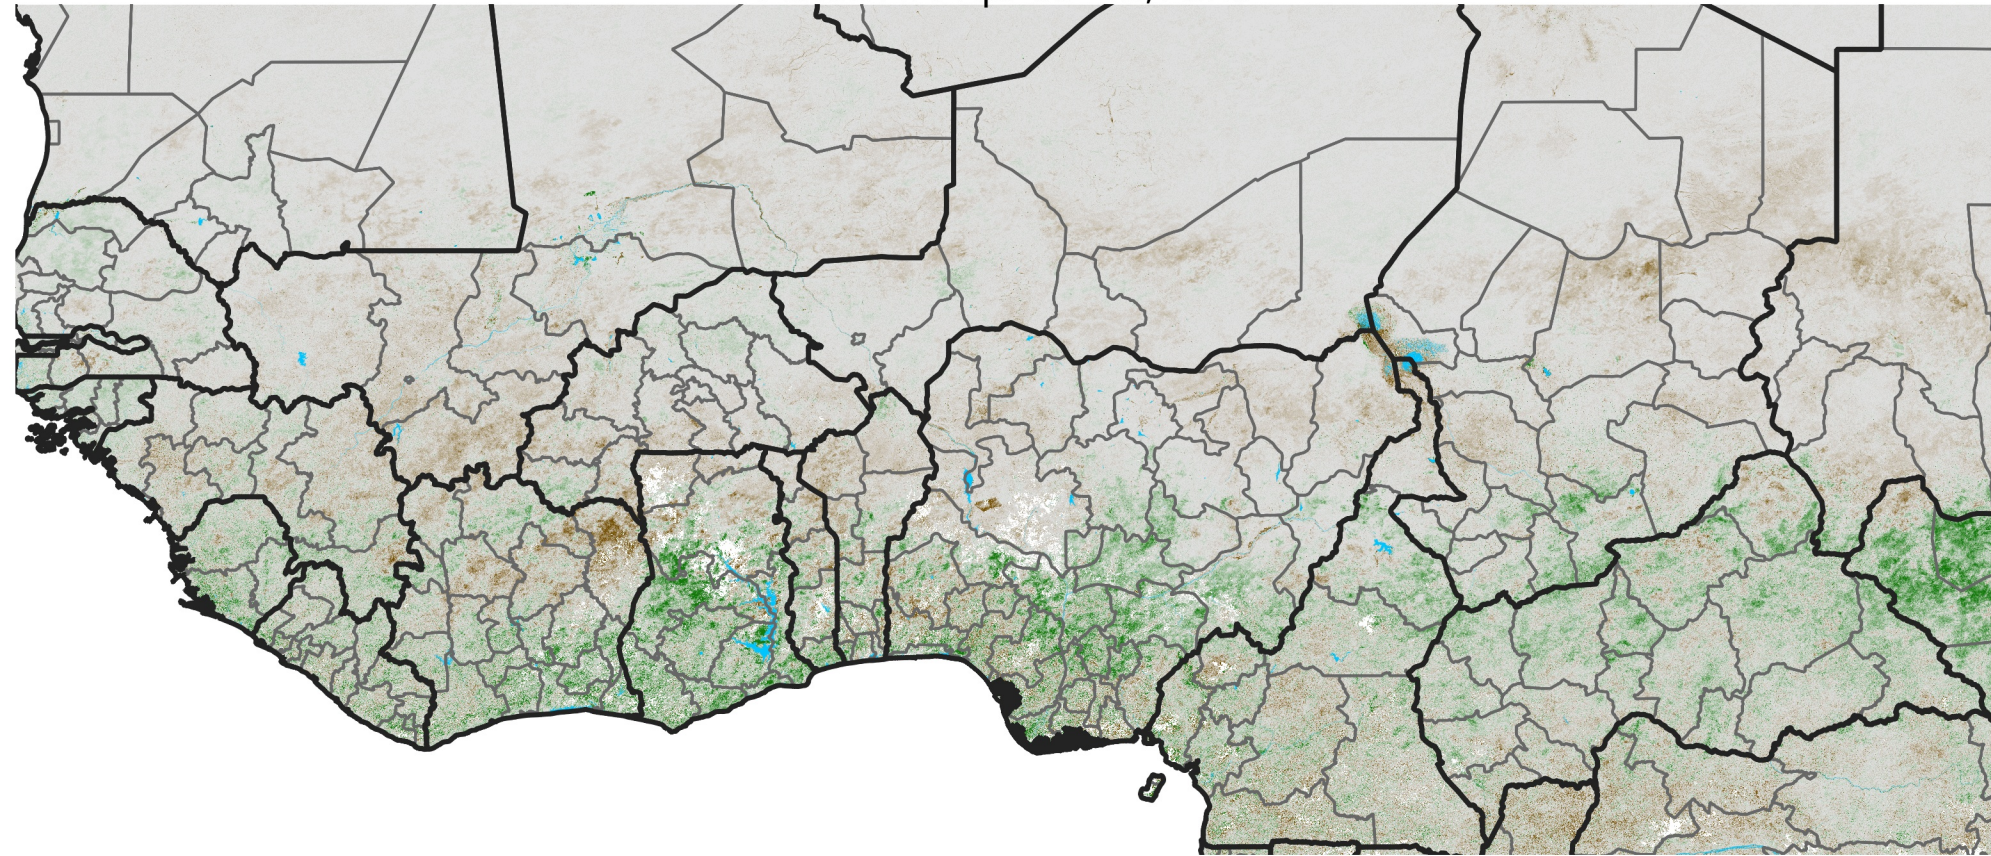

West Africa NDVI Difference

2026 minus 2025

Period 21 / Apr 06 - 15, 2026

NDVI Difference

< -0.3 -0.2 -0.1 -0.05 0.05 0.1 0.2 > 0.3

Negative

No Difference

Positive