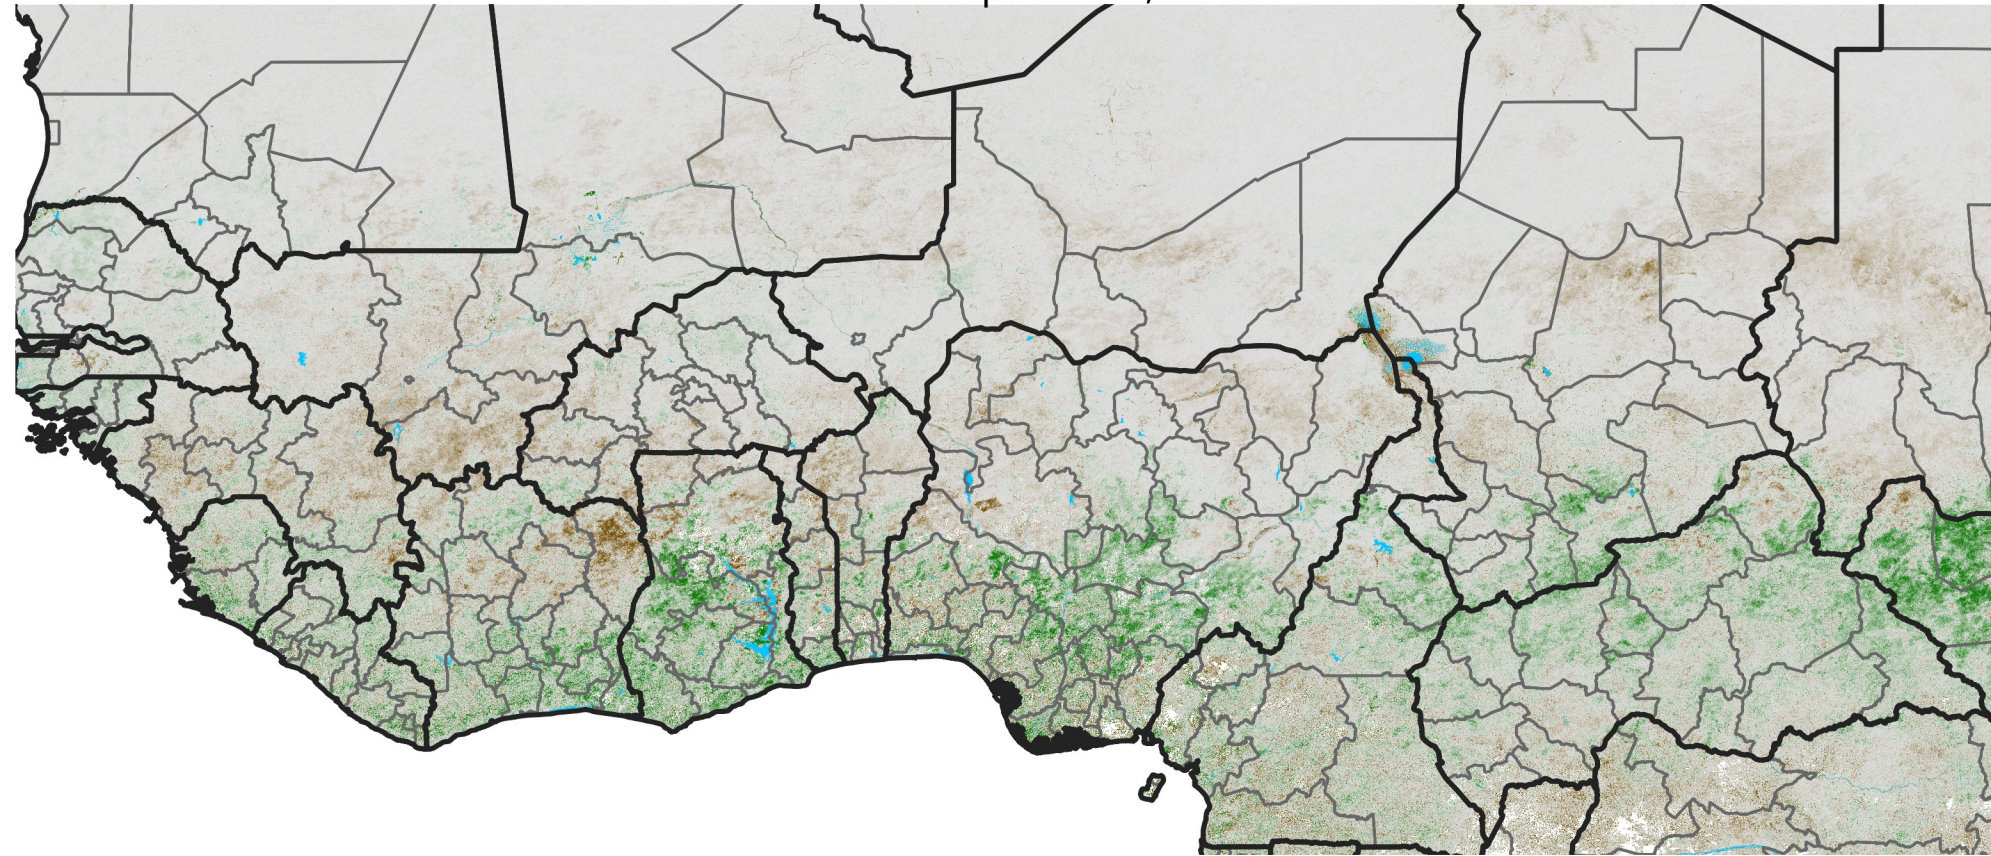

West Africa NDVI Difference

2026 minus 2025

Period 22 / Apr 11 - 20, 2026

NDVI Difference

Negative

No Difference

Positive