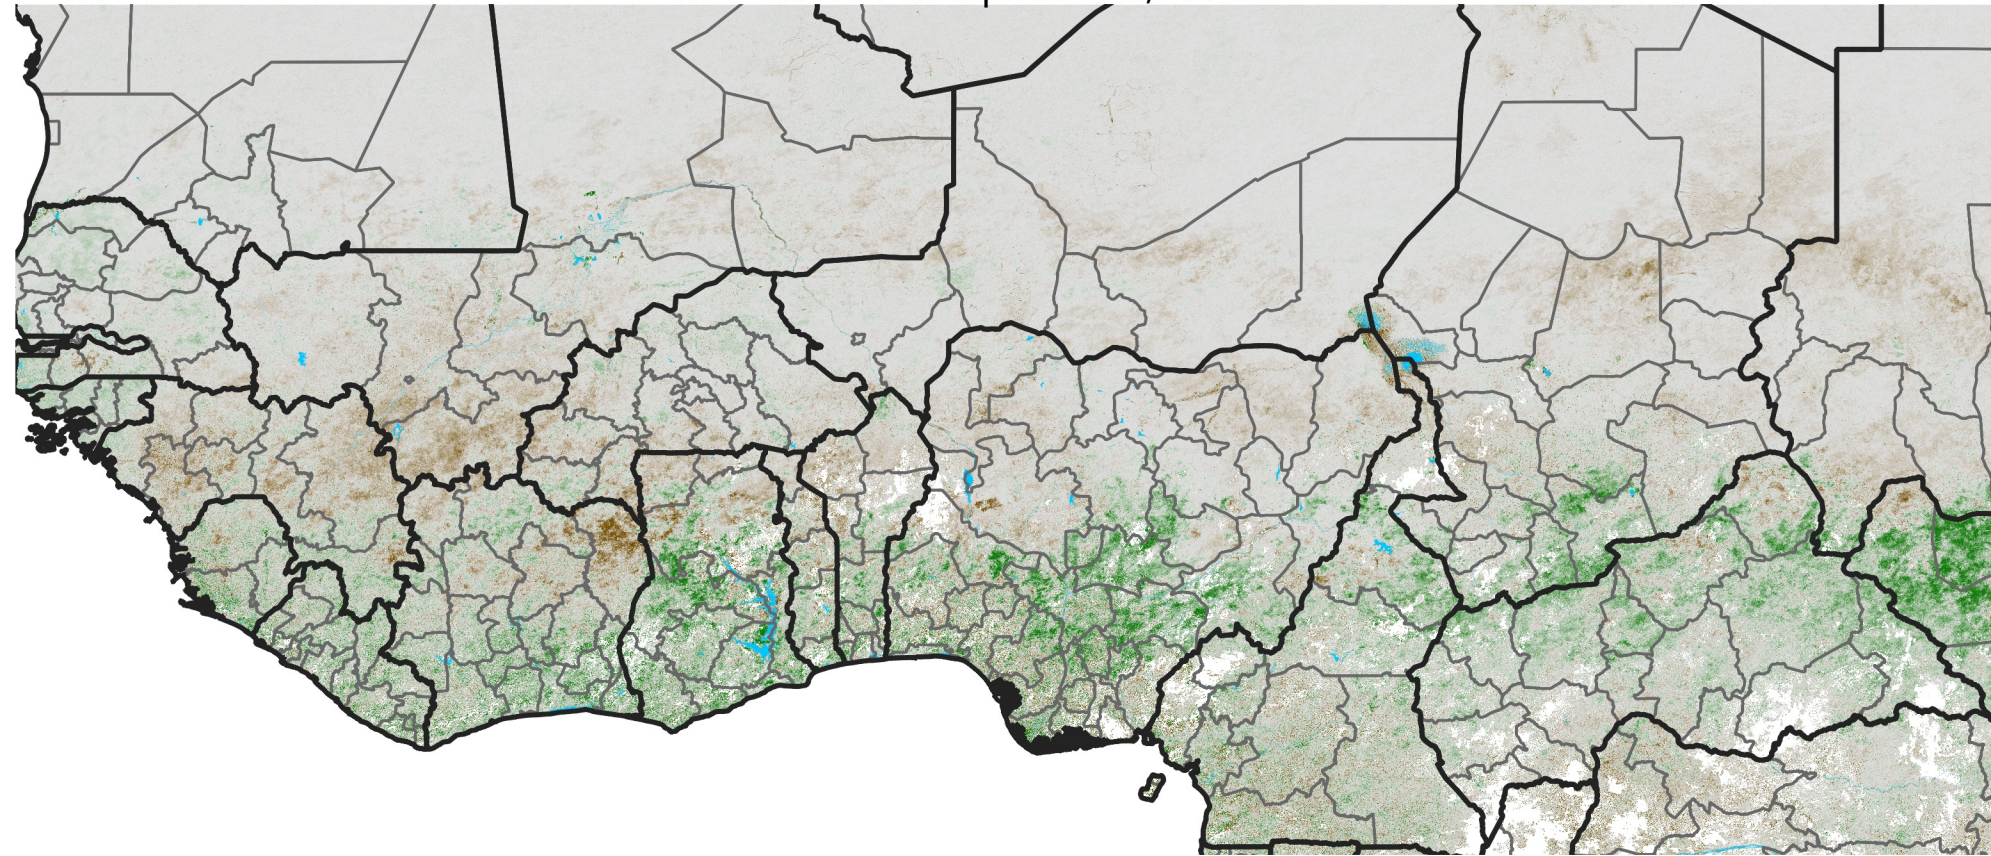

West Africa NDVI Difference

2026 minus 2025

Period 23 / Apr 16 - 25, 2026

NDVI Difference

Negative

No Difference

Positive