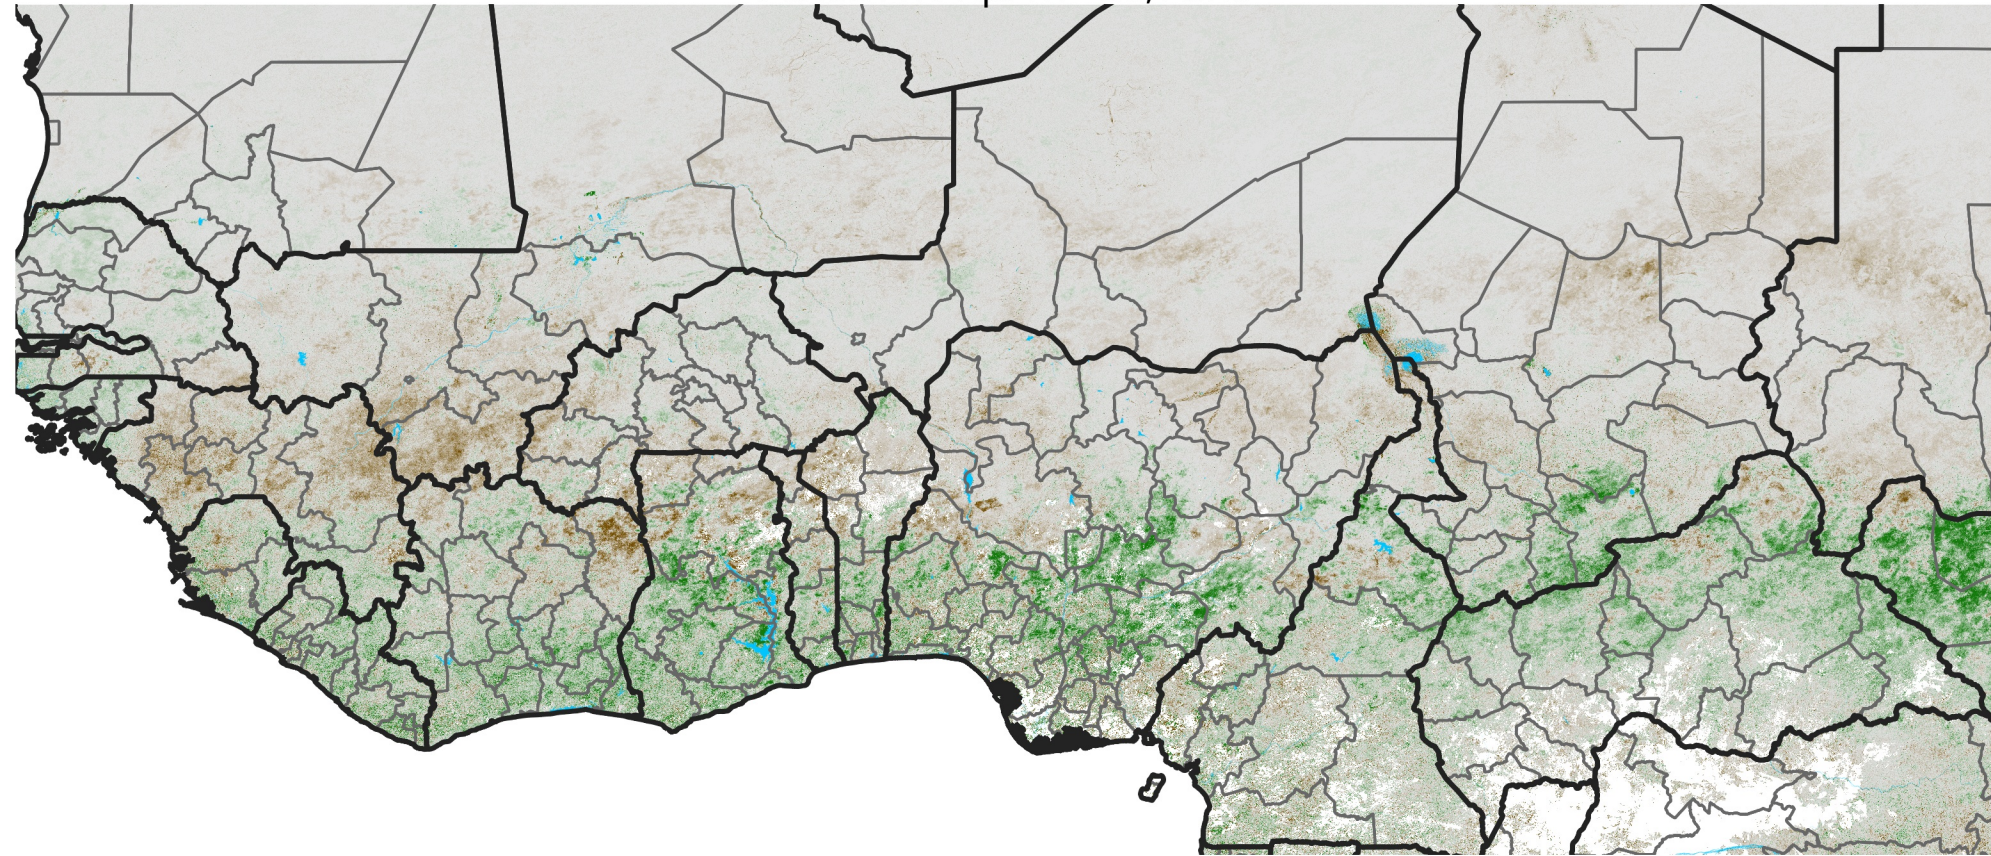

# West Africa NDVI Difference

2026 minus 2025

Period 24 / Apr 21 - 30, 2026

## NDVI Difference

< -0.3   -0.2   -0.1   -0.05   0.05   0.1   0.2   > 0.3

Negative

No Difference

Positive