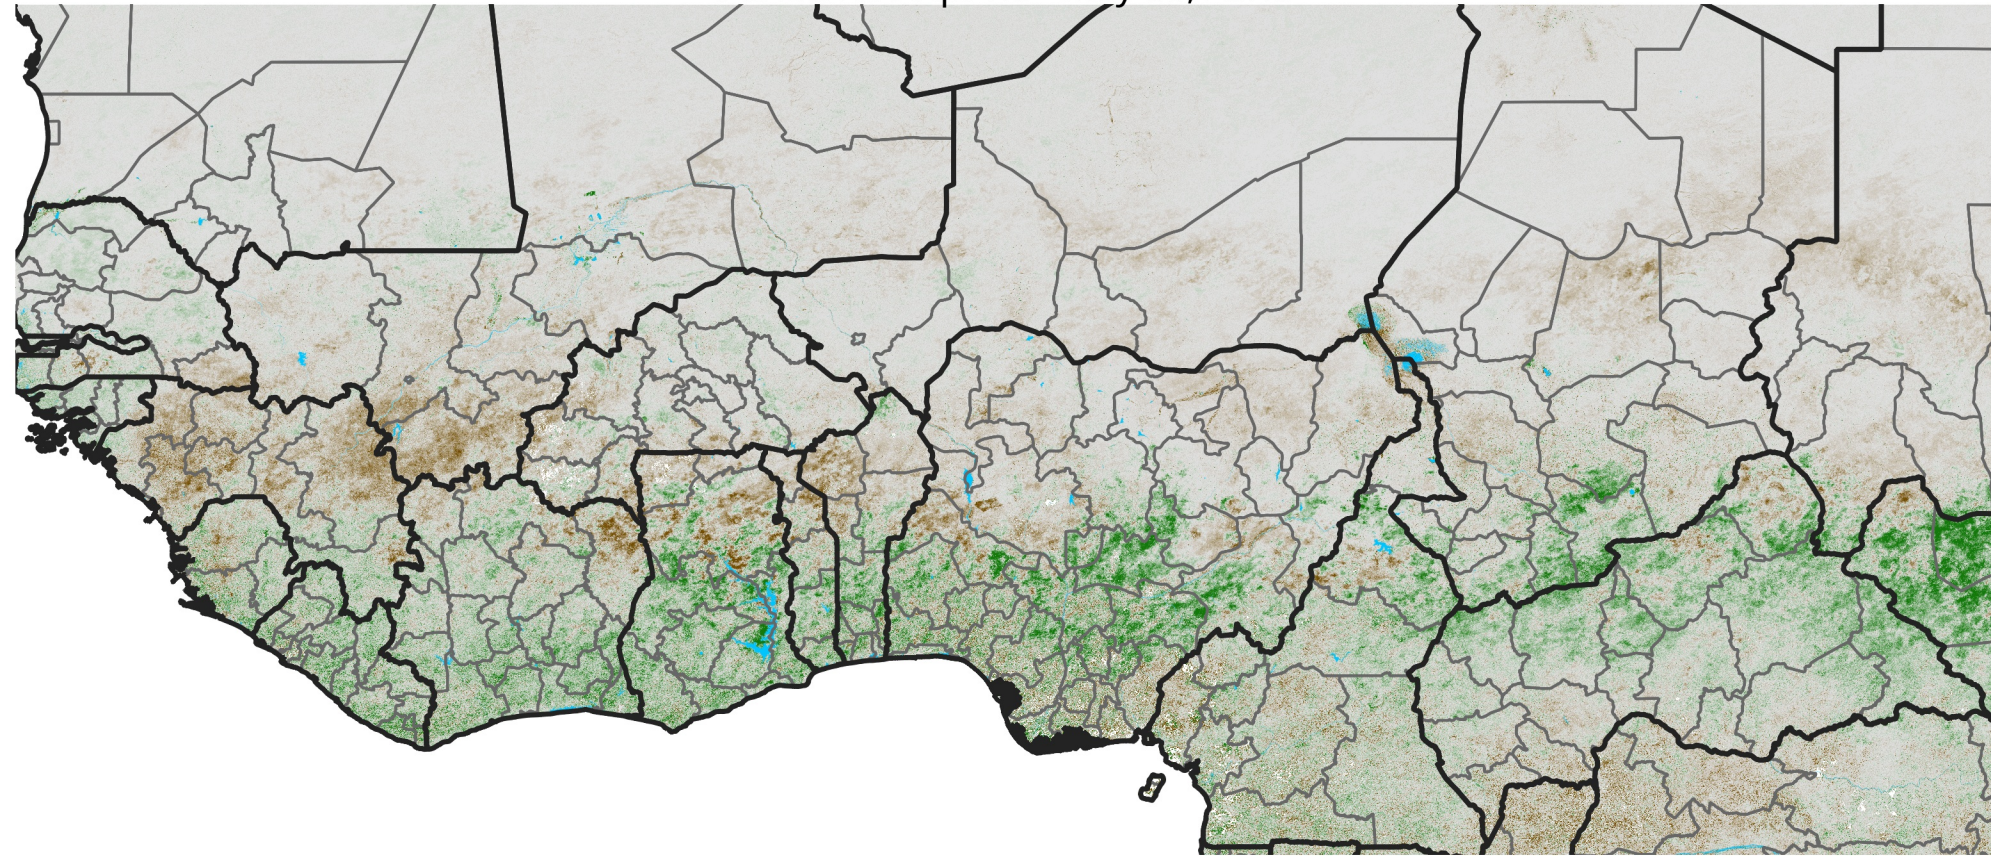

# West Africa NDVI Difference

2026 minus 2025

Period 25 / Apr 26 - May 05, 2026

## NDVI Difference

< -0.3   -0.2   -0.1   -0.05   0.05   0.1   0.2   > 0.3

Negative

No Difference

Positive