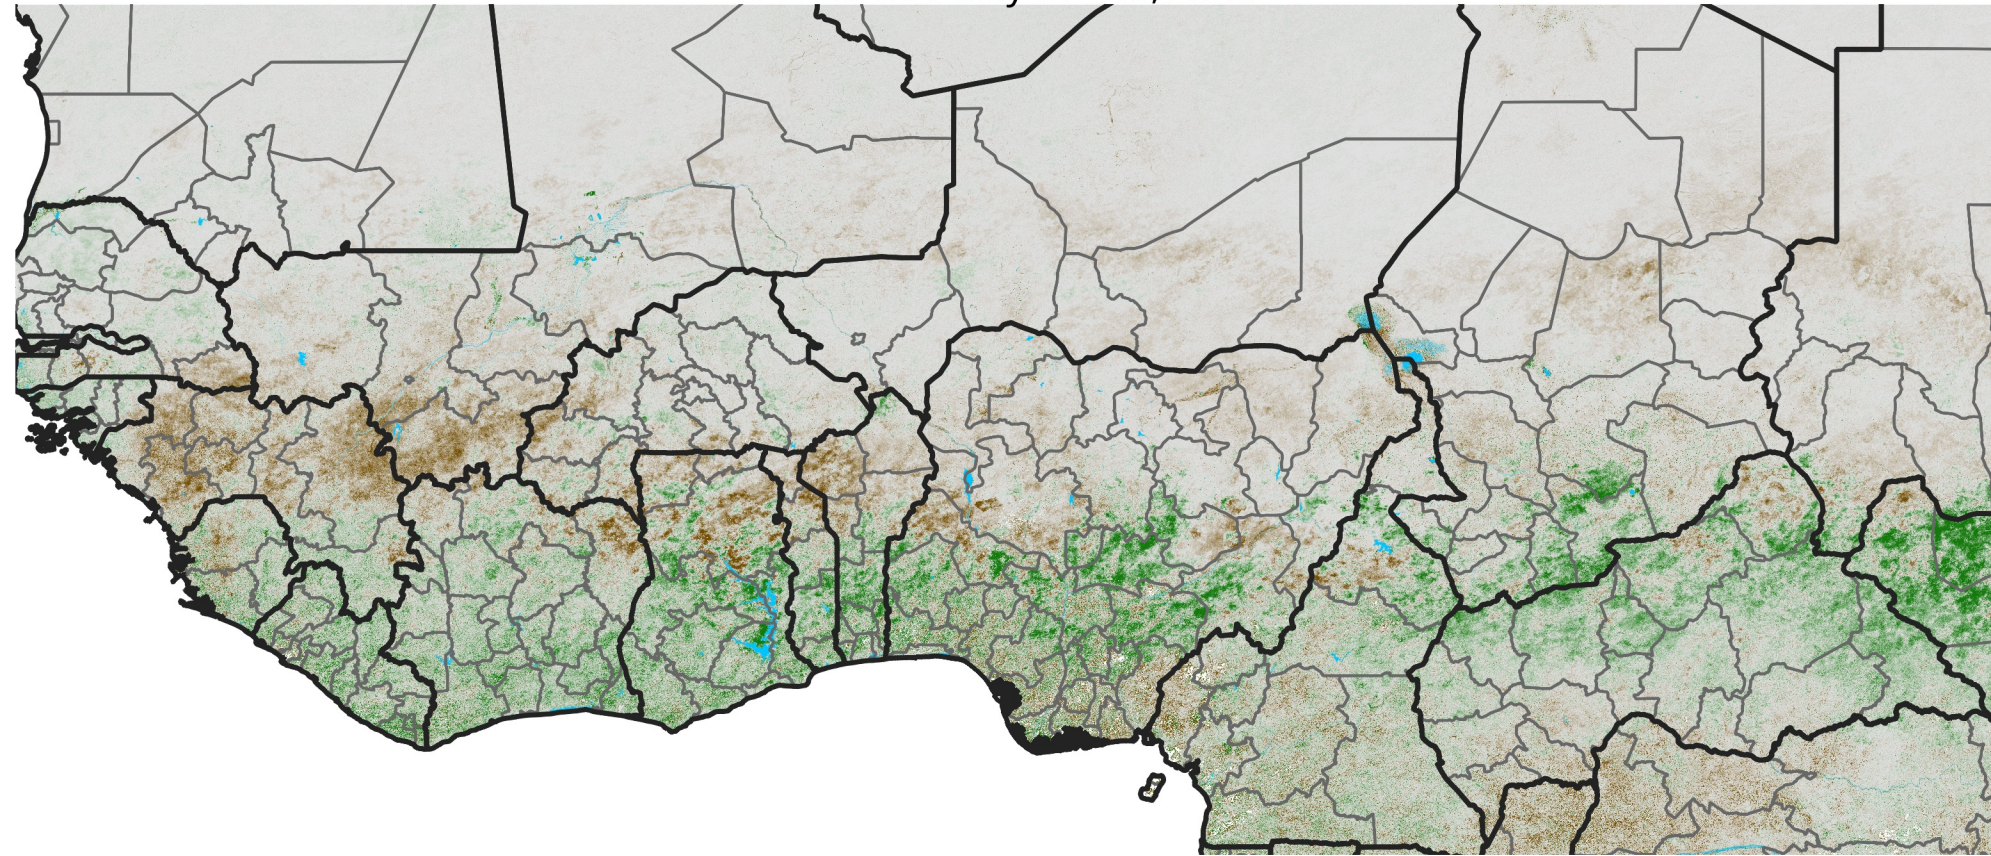

West Africa NDVI Difference

2026 minus 2025

Period 26 / May 01 - 10, 2026

NDVI Difference

< -0.3 -0.2 -0.1 -0.05 0.05 0.1 0.2 > 0.3

Negative

No Difference

Positive