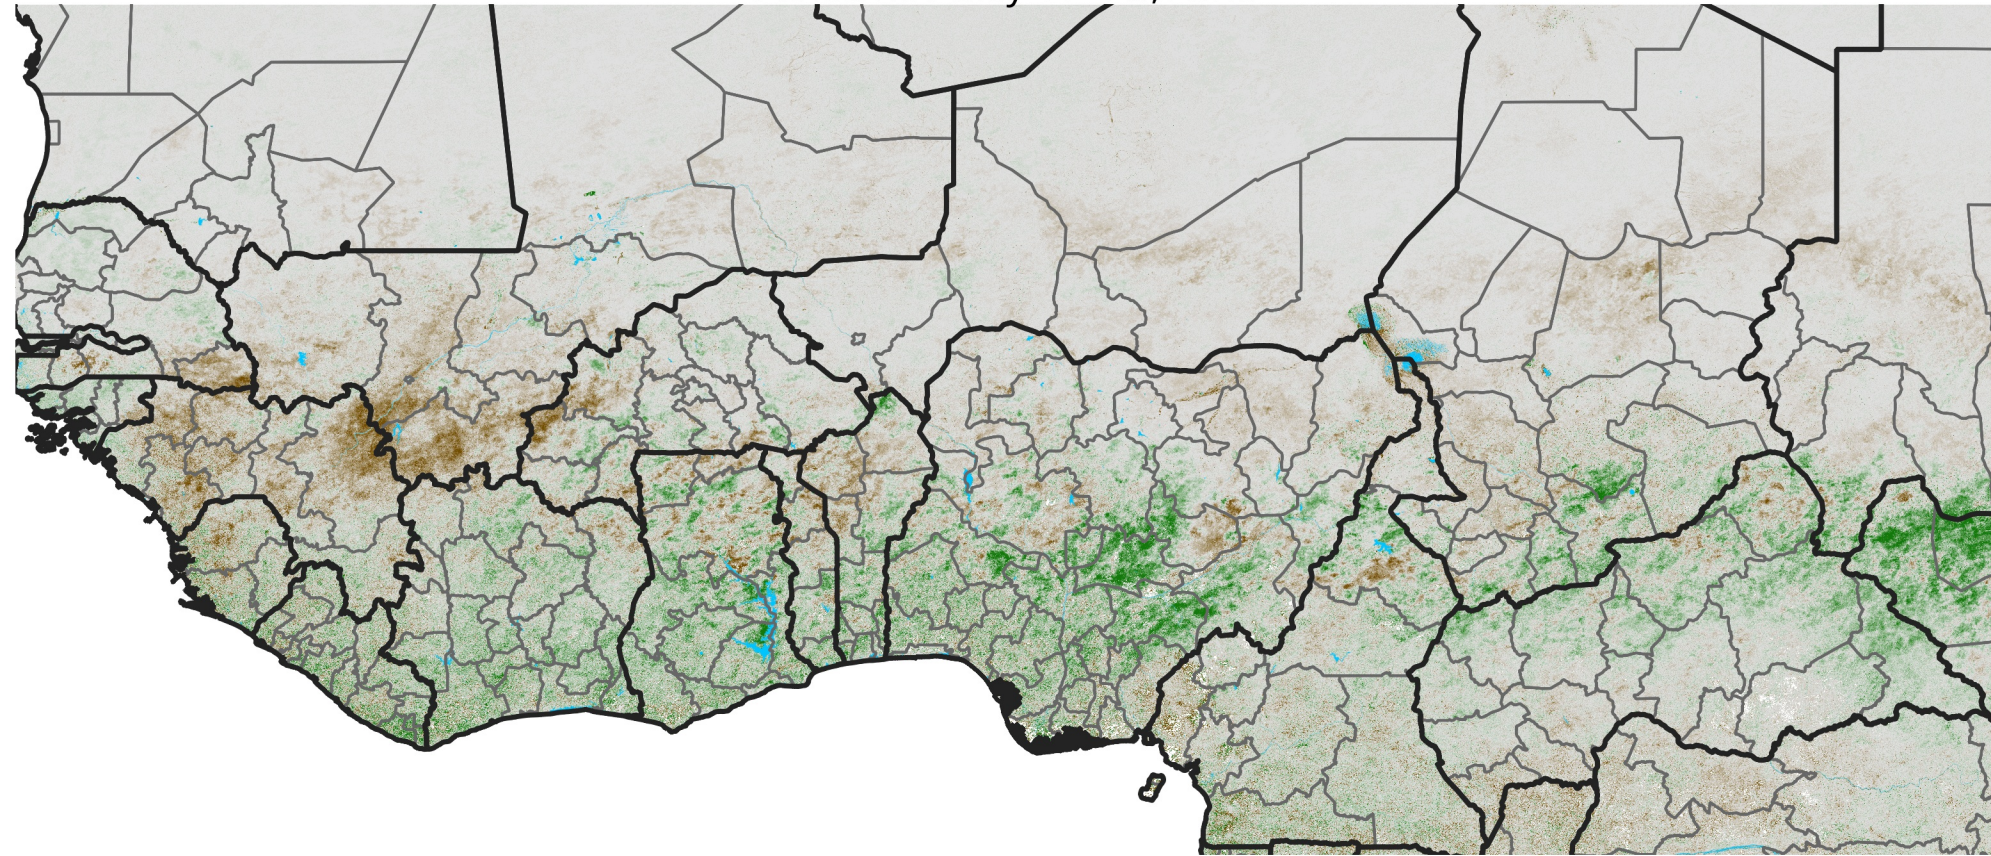

# West Africa NDVI Difference

2026 minus 2025

Period 28 / May 11 - 20, 2026

## NDVI Difference

< -0.3   -0.2   -0.1   -0.05   0.05   0.1   0.2   > 0.3

Negative

No Difference

Positive