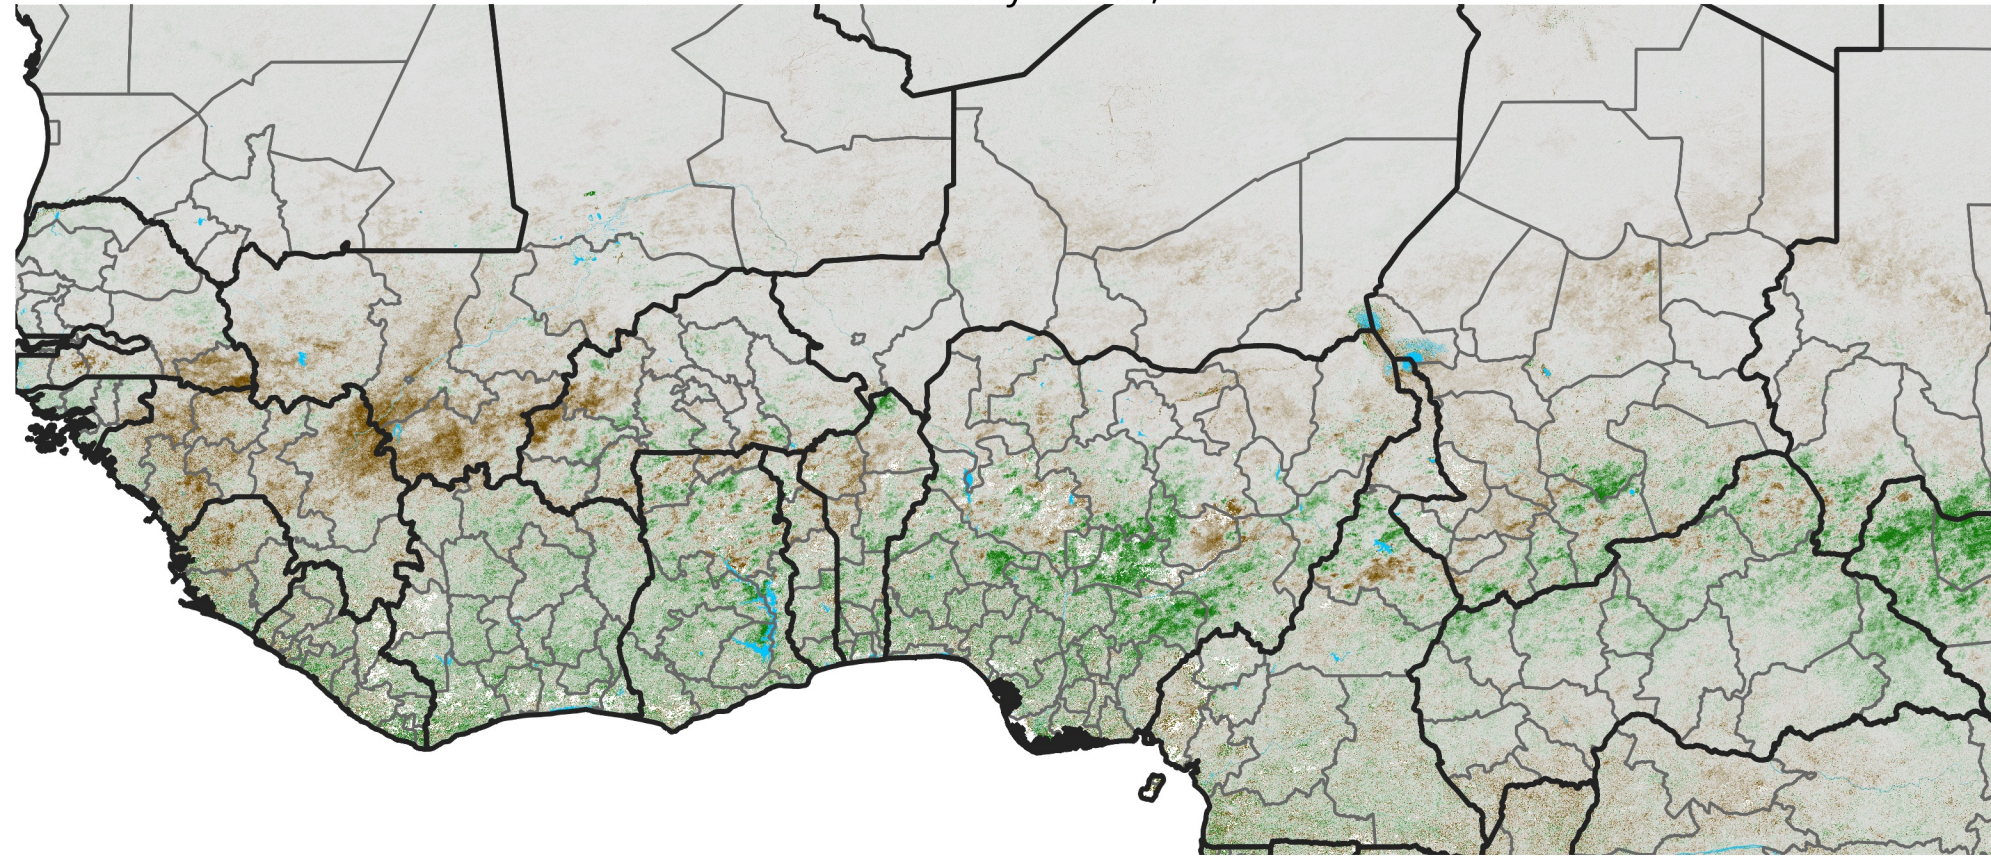

# West Africa NDVI Difference

2026 minus 2025

Period 29 / May 16 - 25, 2026

## NDVI Difference

< -0.3   -0.2   -0.1   -0.05   0.05   0.1   0.2   > 0.3

Negative

No Difference

Positive