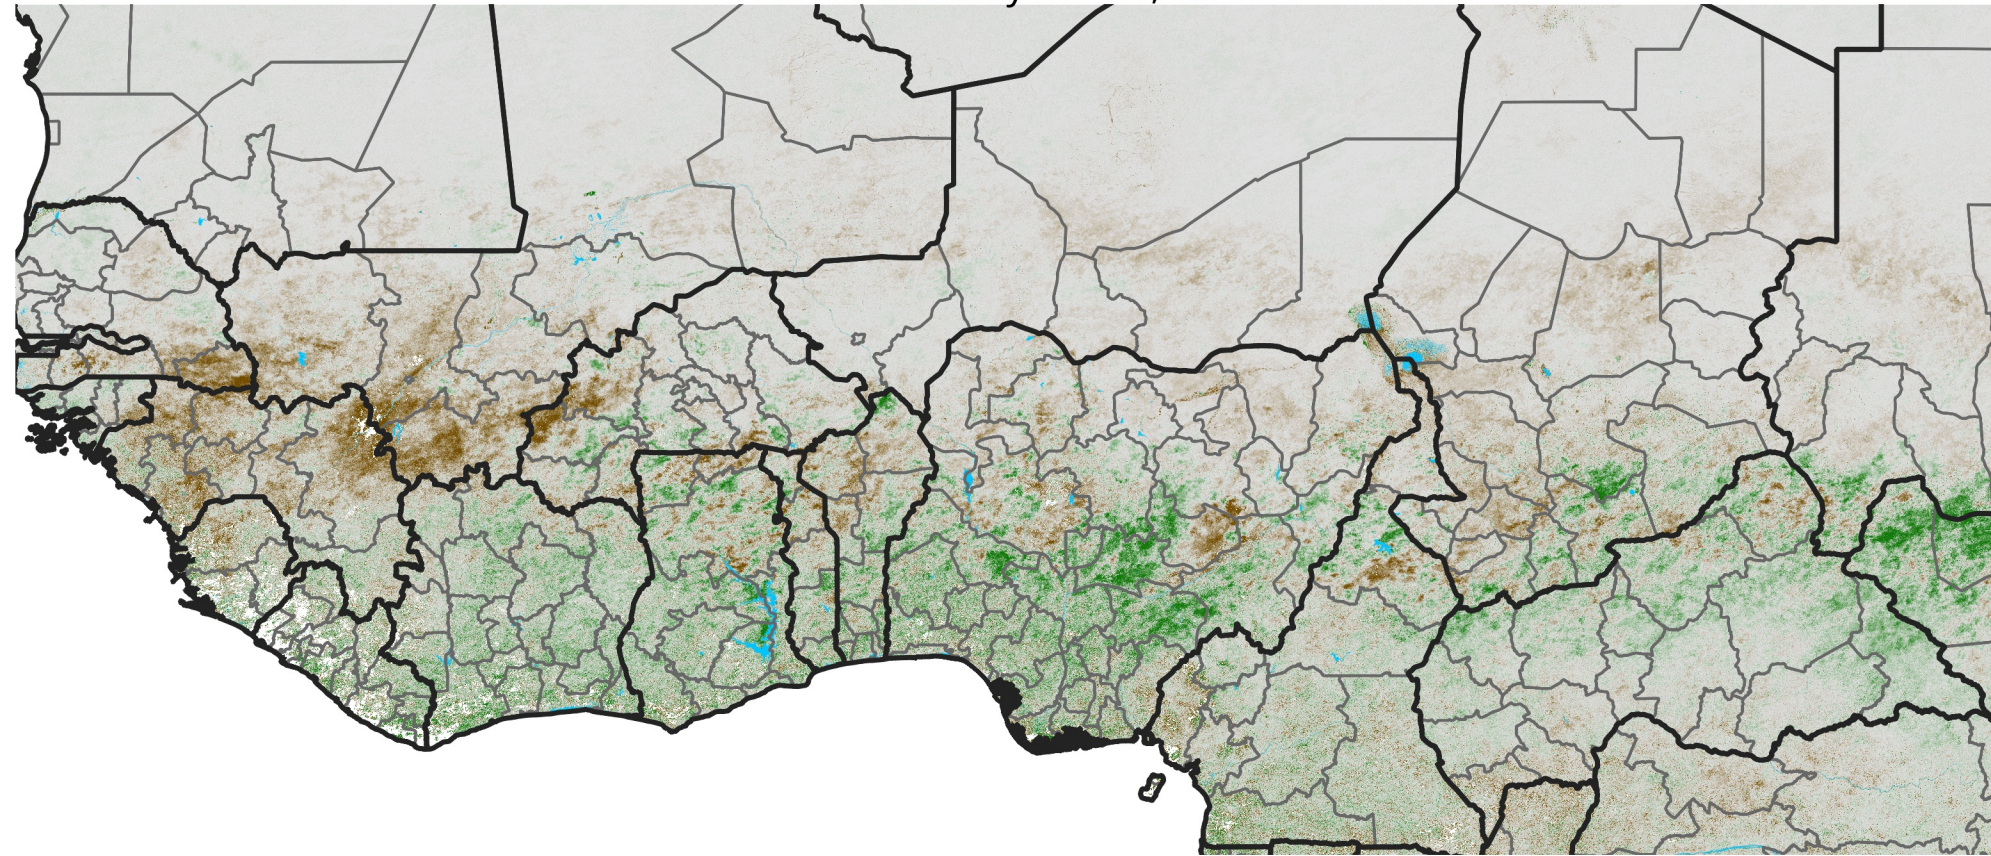

# West Africa NDVI Difference

2026 minus 2025

Period 30 / May 21 - 31, 2026

## NDVI Difference

< -0.3   -0.2   -0.1   -0.05   0.05   0.1   0.2   > 0.3

Negative

No Difference

Positive