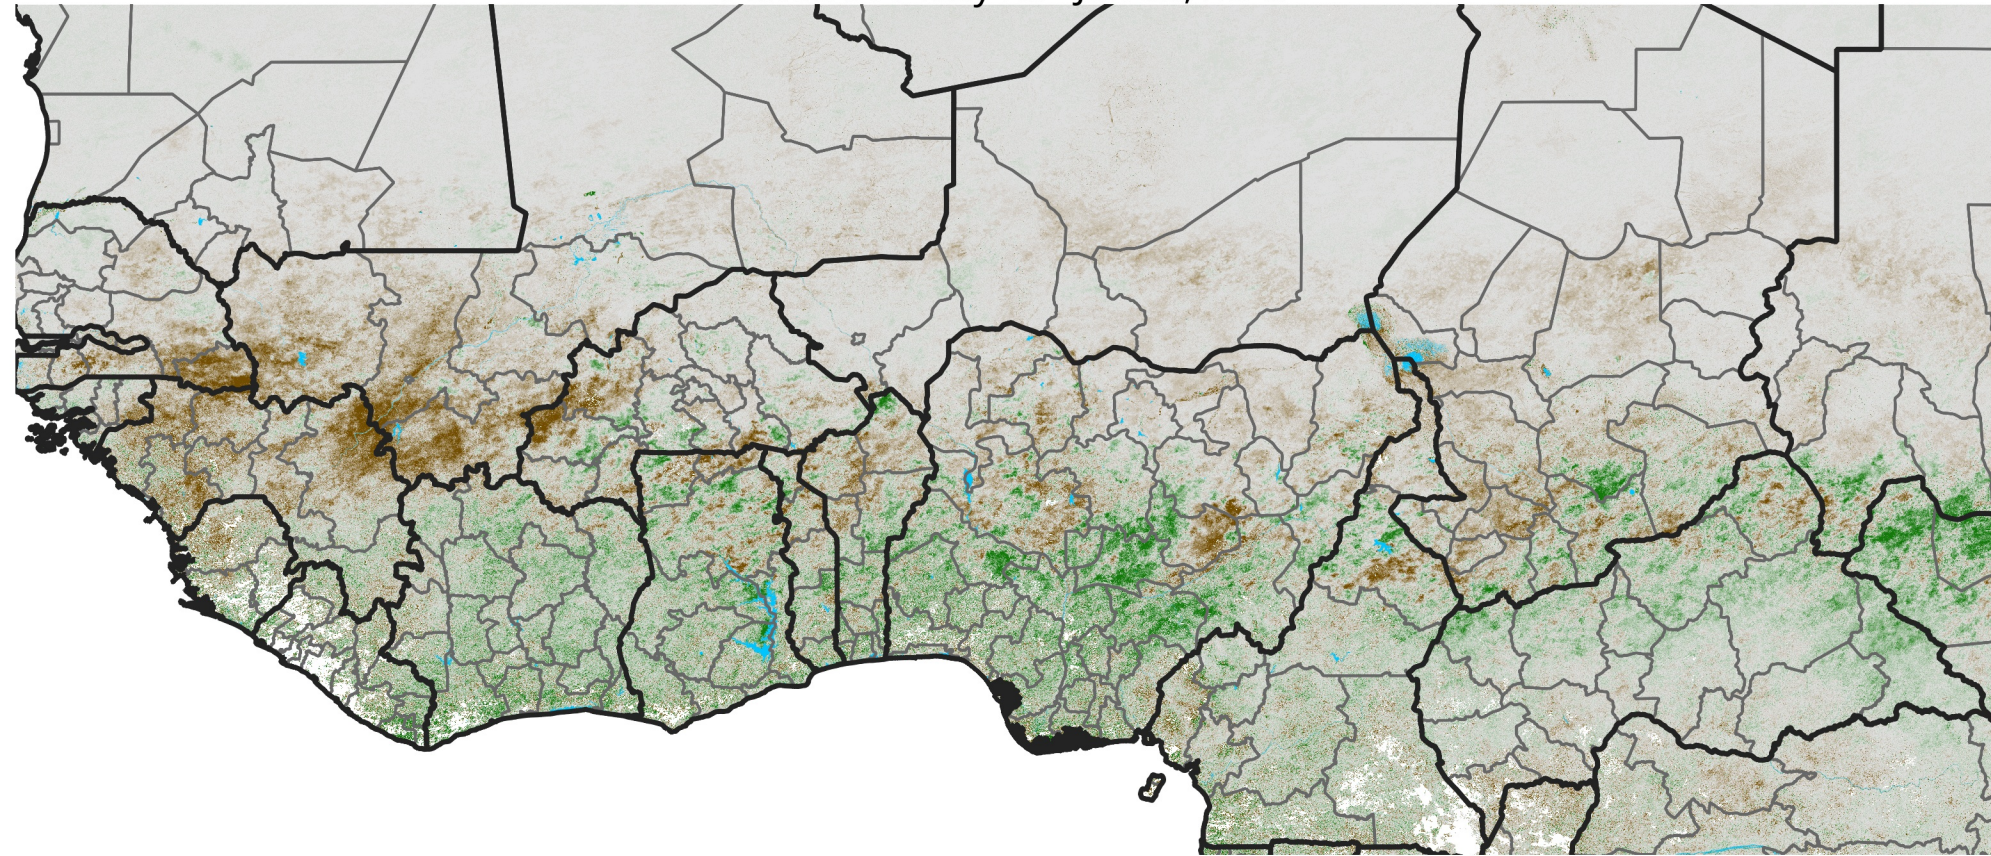

West Africa NDVI Difference

2026 minus 2025

Period 31 / May 26 - Jun 05, 2026

NDVI Difference

< -0.3 -0.2 -0.1 -0.05 0.05 0.1 0.2 > 0.3

Negative

No Difference

Positive