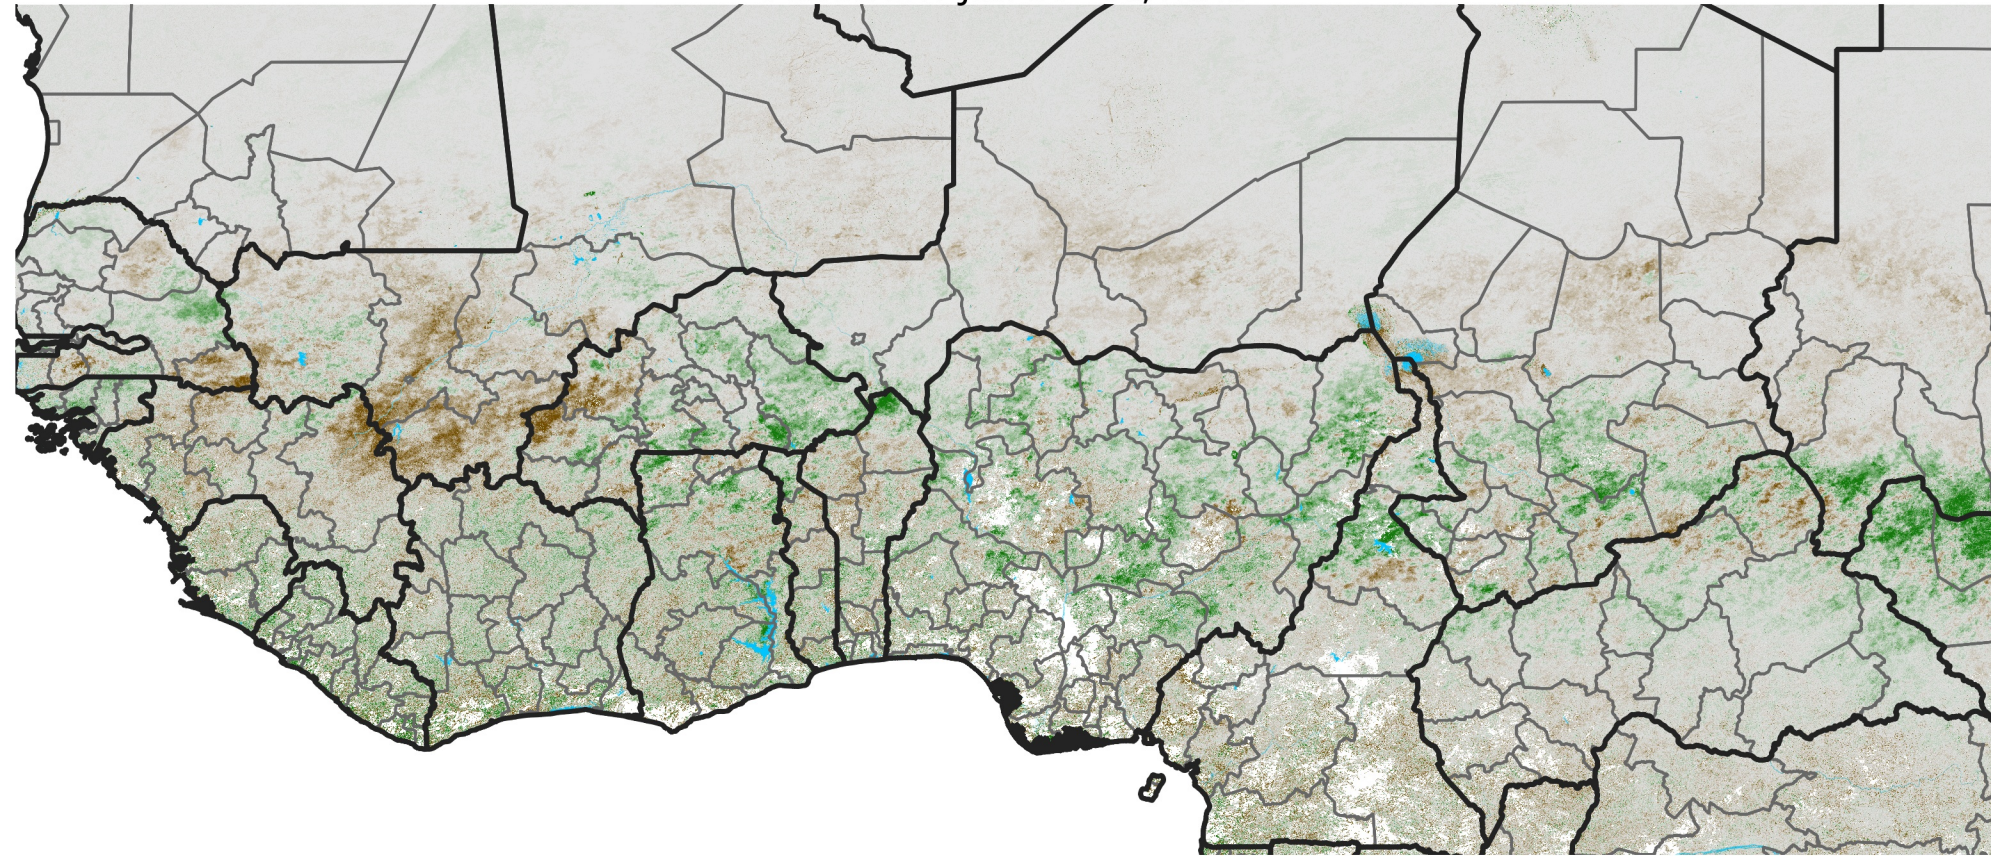

West Africa NDVI Difference

2026 minus 2025

Period 32 / Jun 01 - 10, 2026

NDVI Difference

Negative

No Difference

Positive