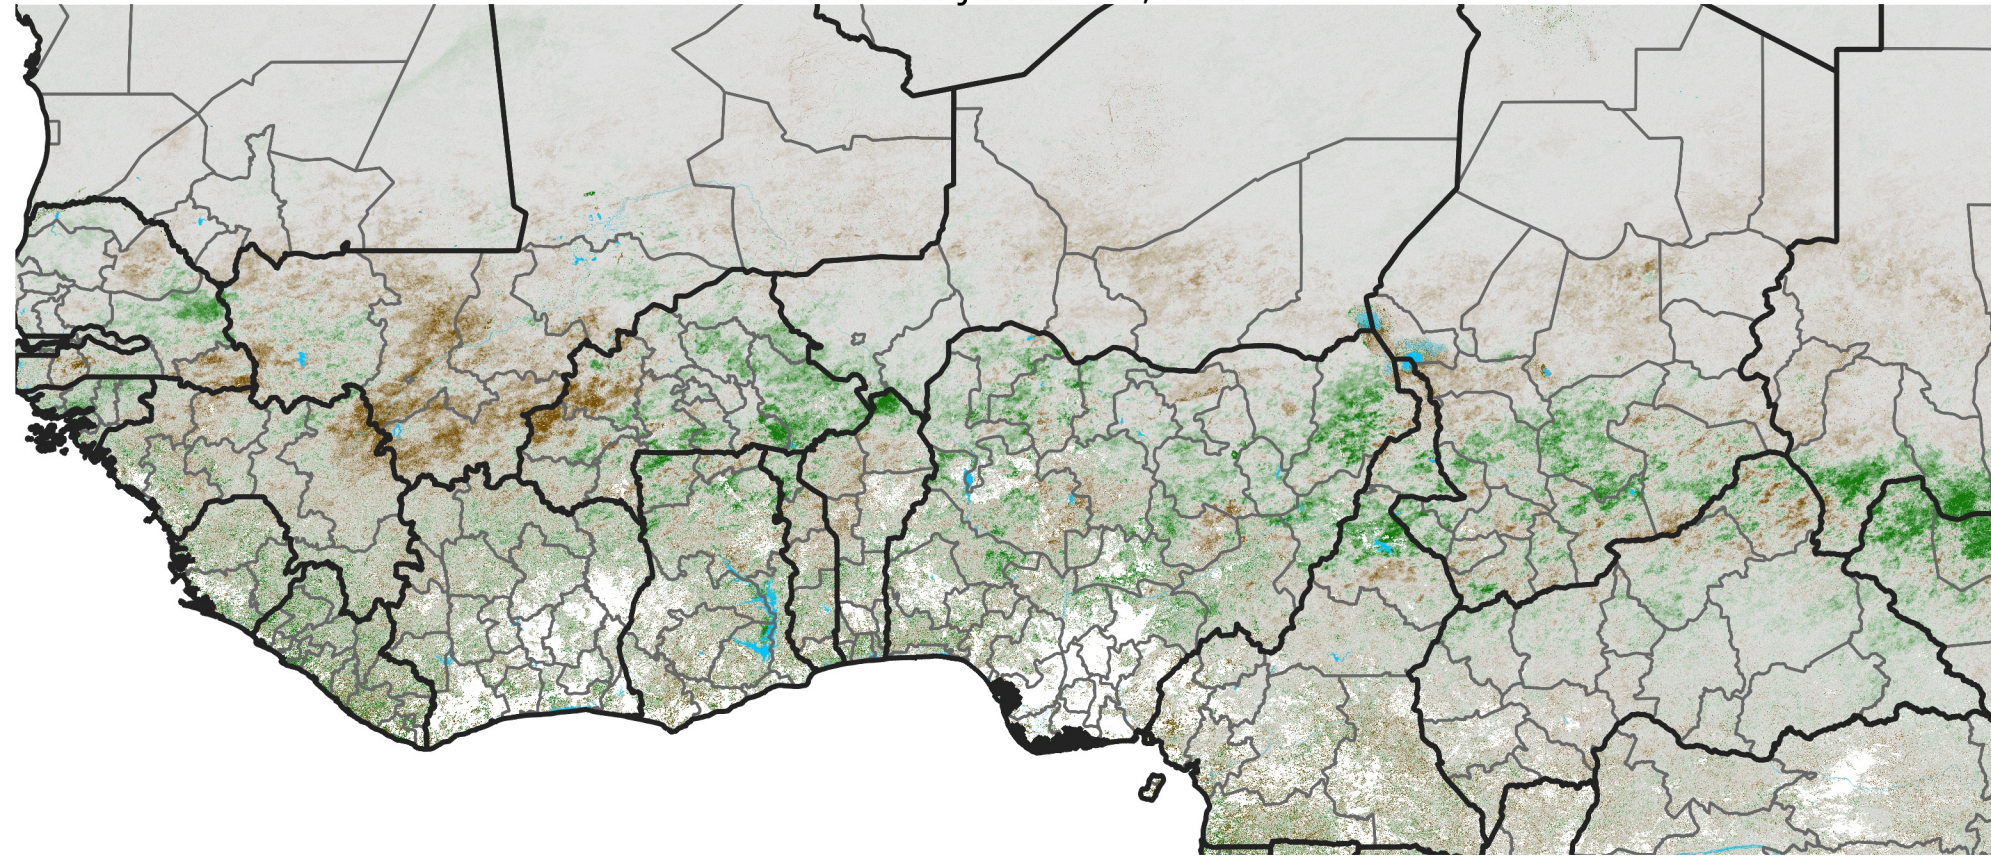

West Africa NDVI Difference

2026 minus 2025

Period 33 / Jun 06 - 15, 2026

NDVI Difference

< -0.3 -0.2 -0.1 -0.05 0.05 0.1 0.2 > 0.3

Negative

No Difference

Positive