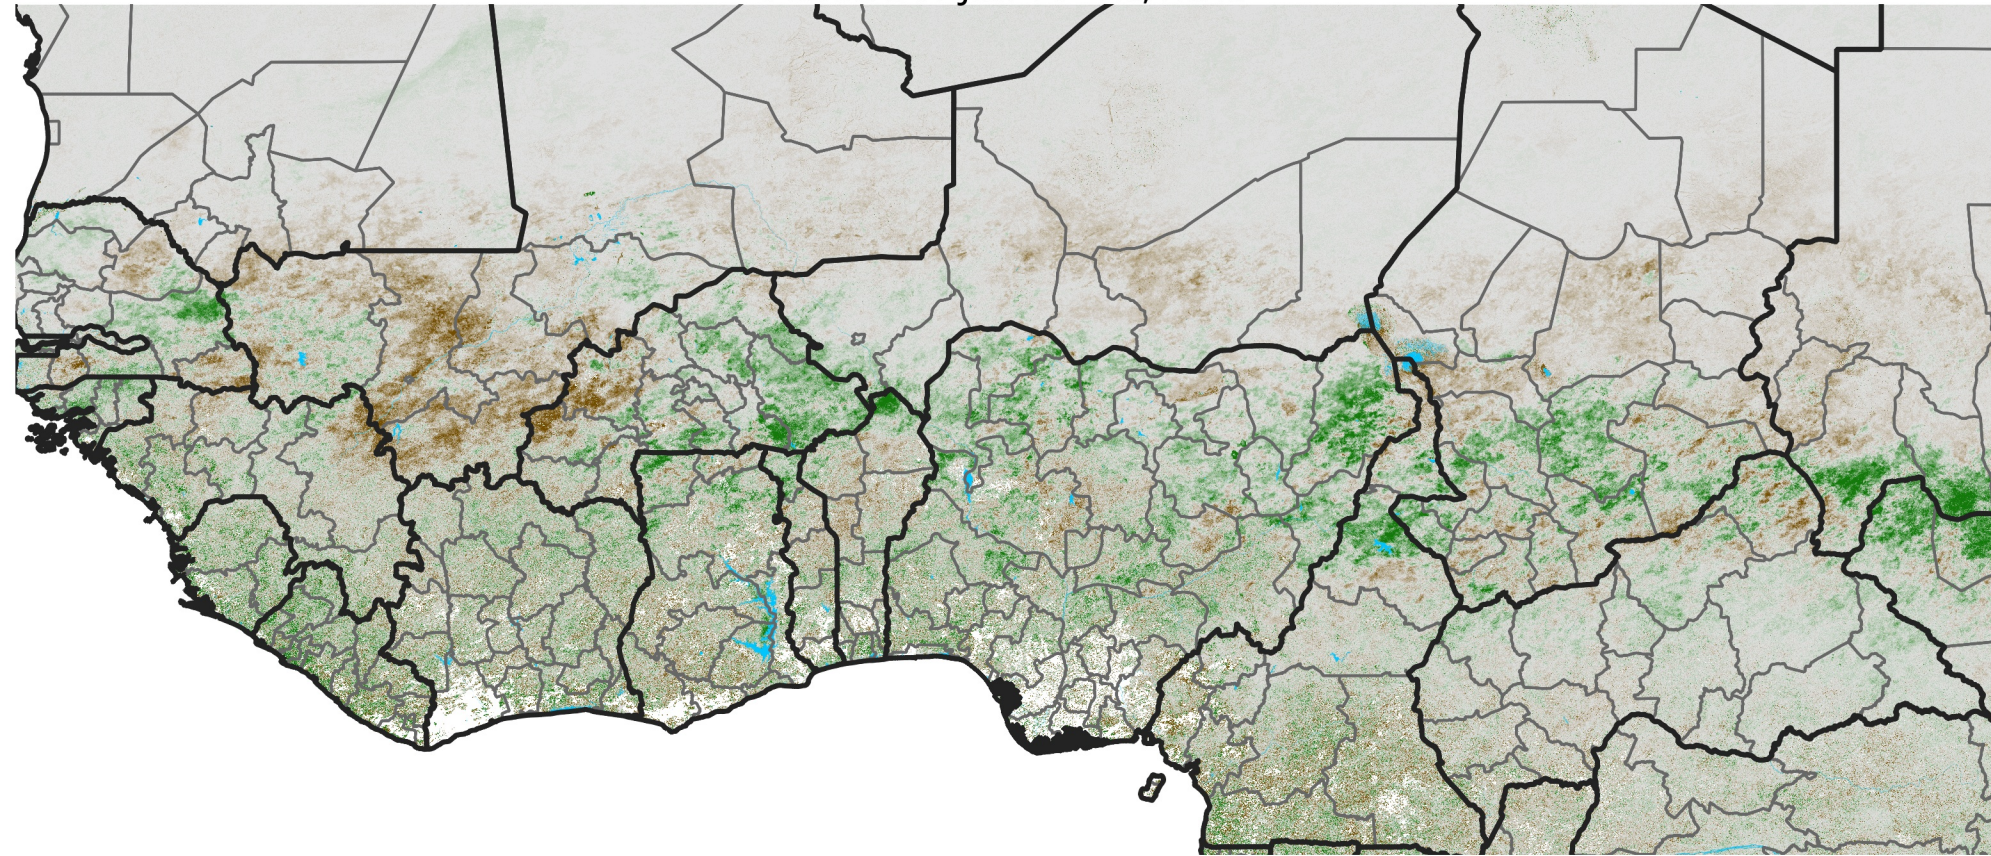

West Africa NDVI Difference

2026 minus 2025

Period 34 / Jun 11 - 20, 2026

NDVI Difference

< -0.3 -0.2 -0.1 -0.05 0.05 0.1 0.2 >0.3

Negative

No Difference

Positive