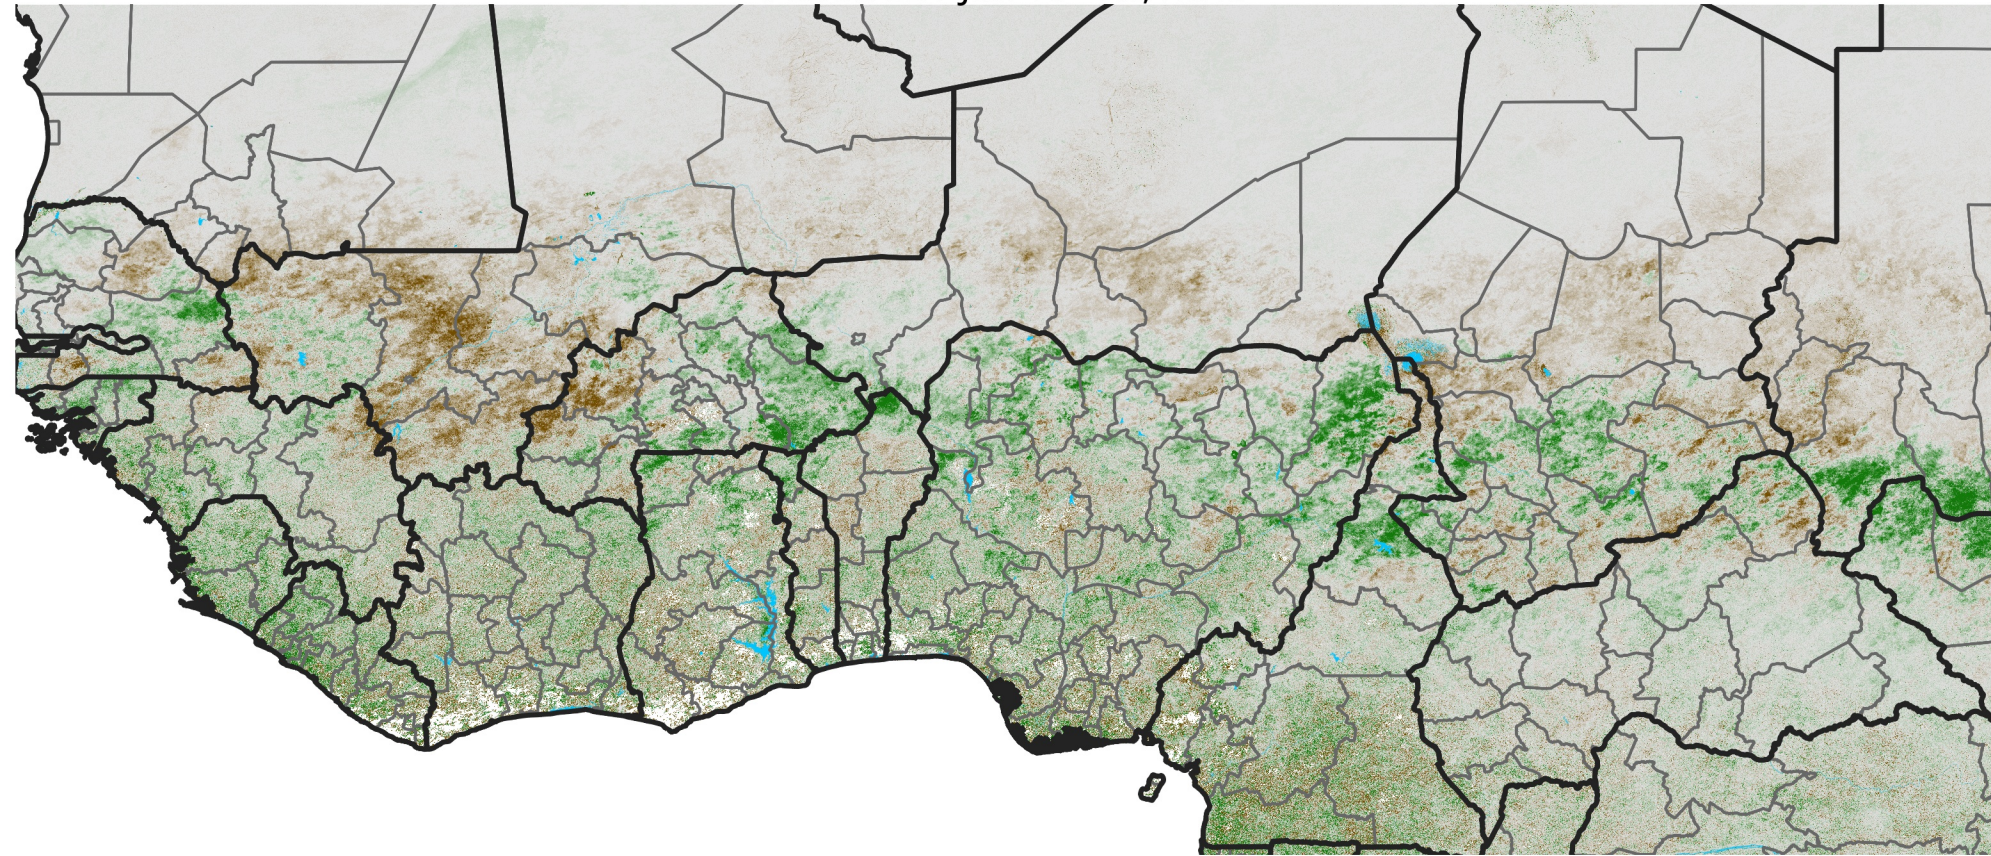

West Africa NDVI Difference

2026 minus 2025

Period 35 / Jun 16 - 25, 2026

NDVI Difference

Negative

No Difference

Positive