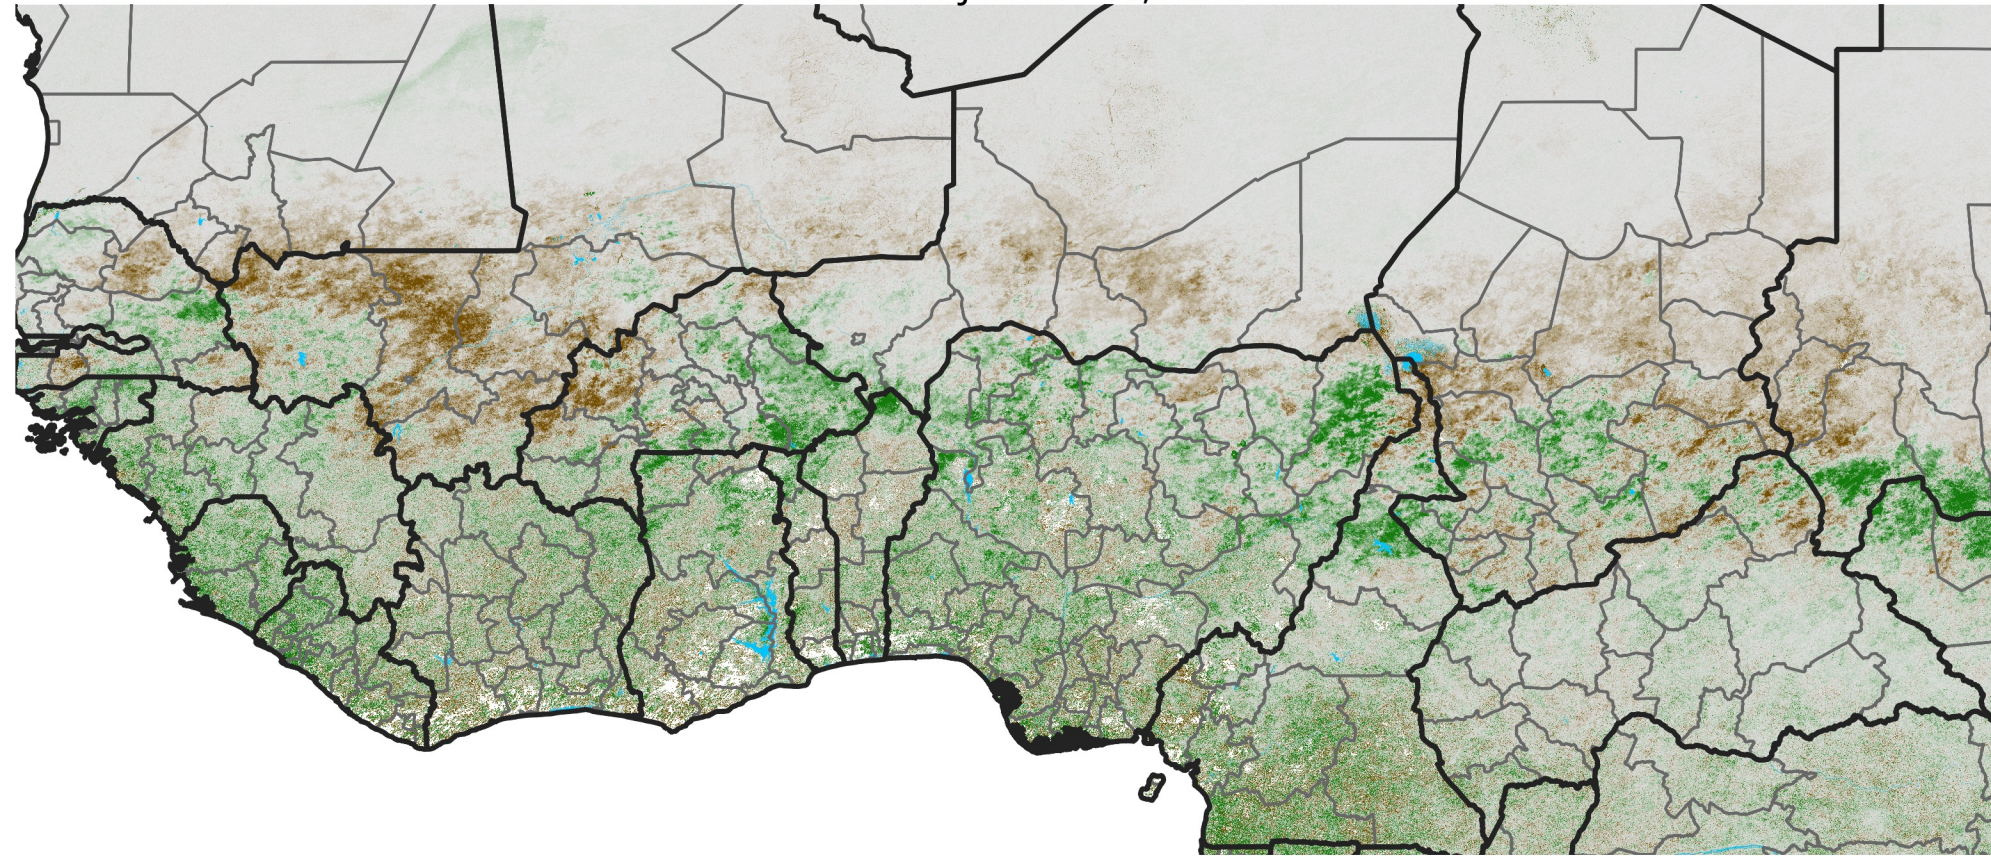

# West Africa NDVI Difference

2026 minus 2025

Period 36 / Jun 21 - 30, 2026

## NDVI Difference

< -0.3   -0.2   -0.1   -0.05   0.05   0.1   0.2   >0.3

Negative

No Difference

Positive