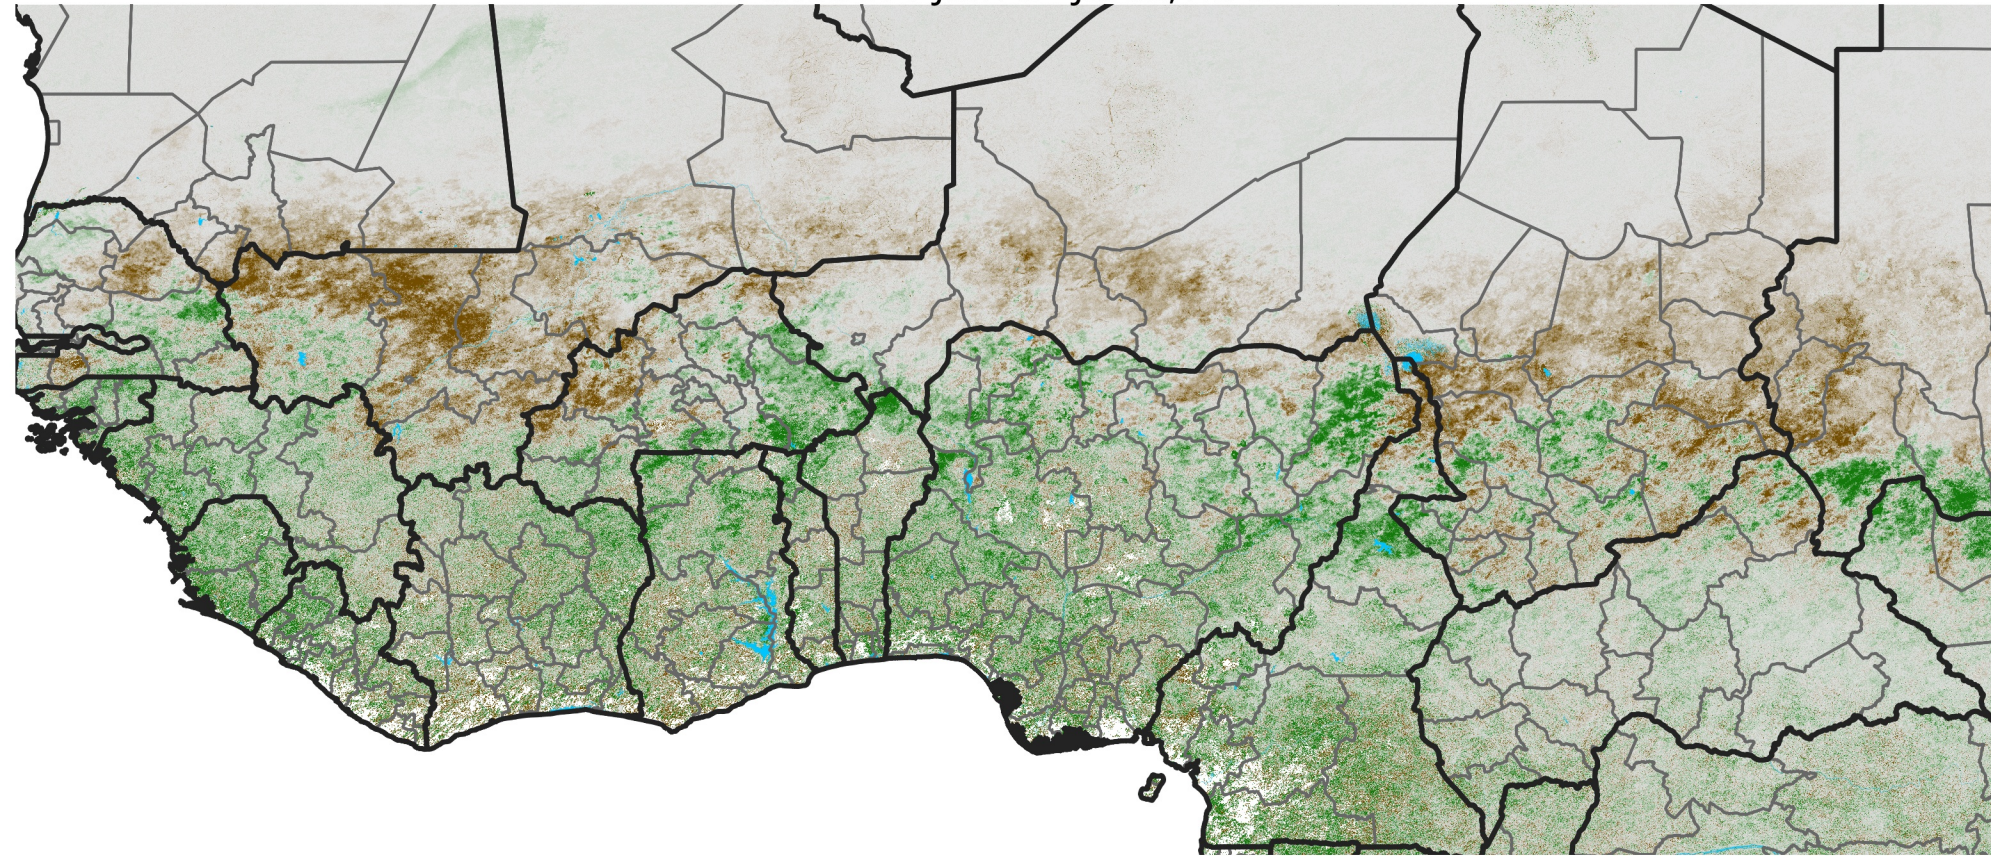

West Africa NDVI Difference

2026 minus 2025

Period 37 / Jun 26 - Jul 05, 2026

NDVI Difference

< -0.3 -0.2 -0.1 -0.05 0.05 0.1 0.2 > 0.3

Negative

No Difference

Positive