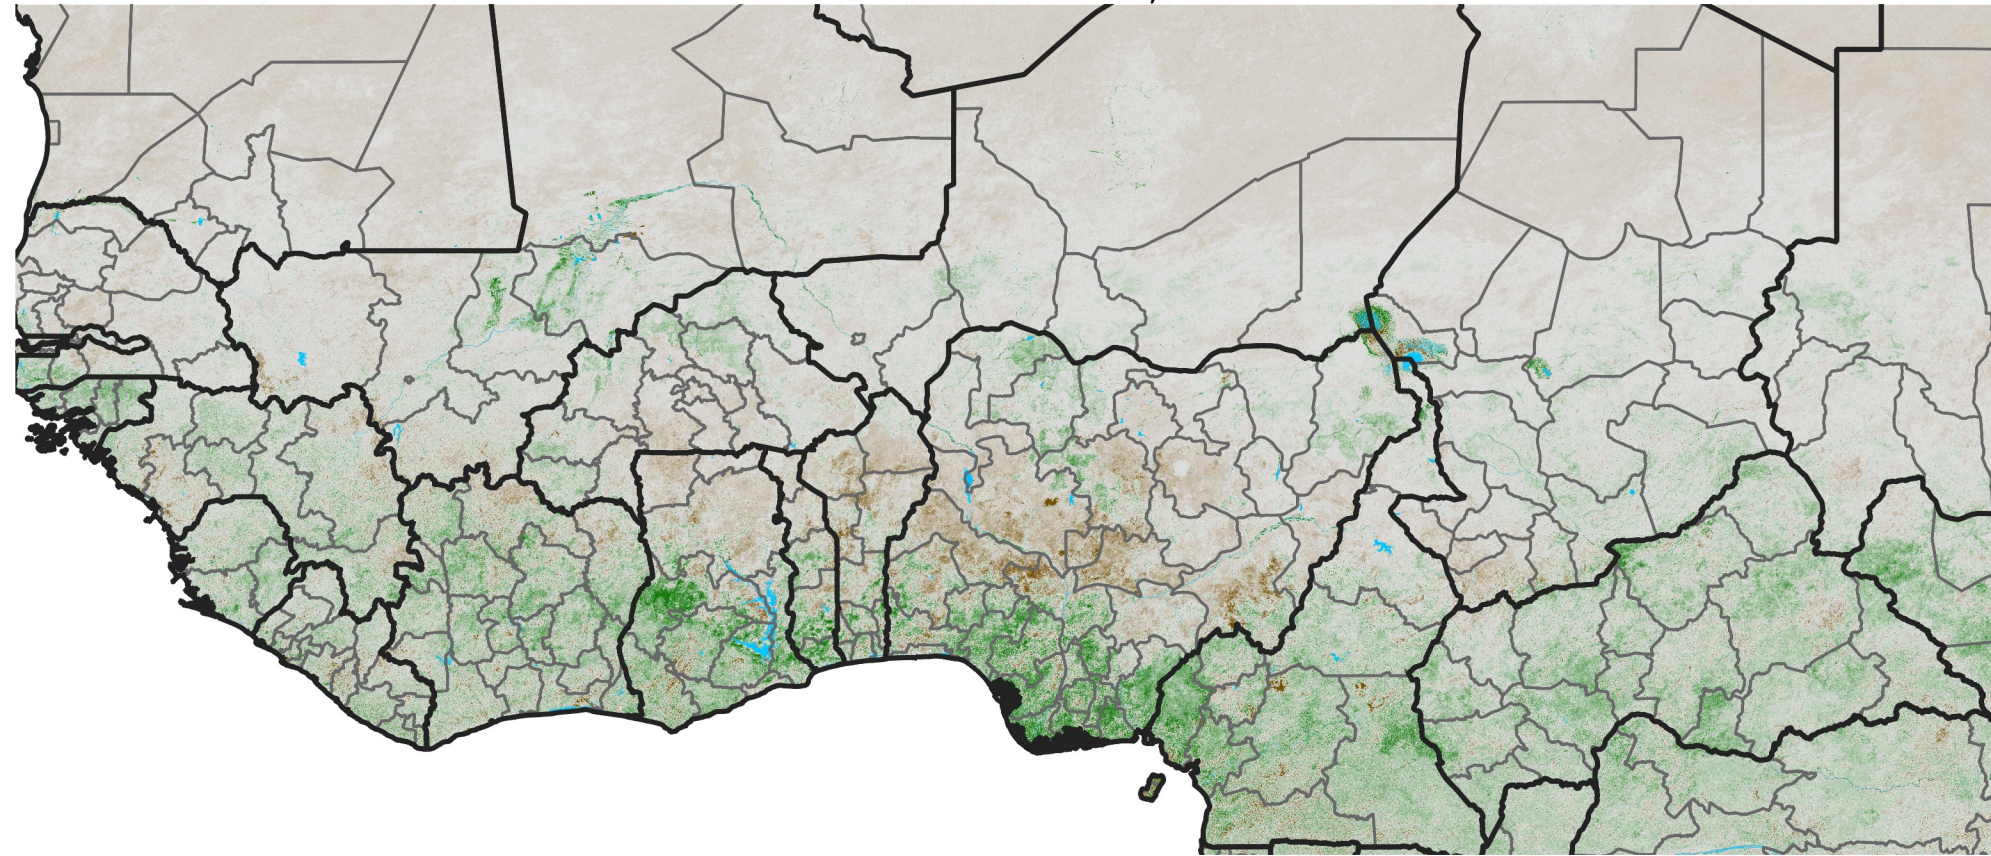

West Africa NDVI Anomaly

2026 minus Mean (2012 - 2021)

Period 15 / Mar 06 - 15, 2026

NDVI Anomaly

< -0.3 -0.2 -0.1 -0.05 0.05 0.1 0.2 > 0.3

Negative

No Difference

Positive