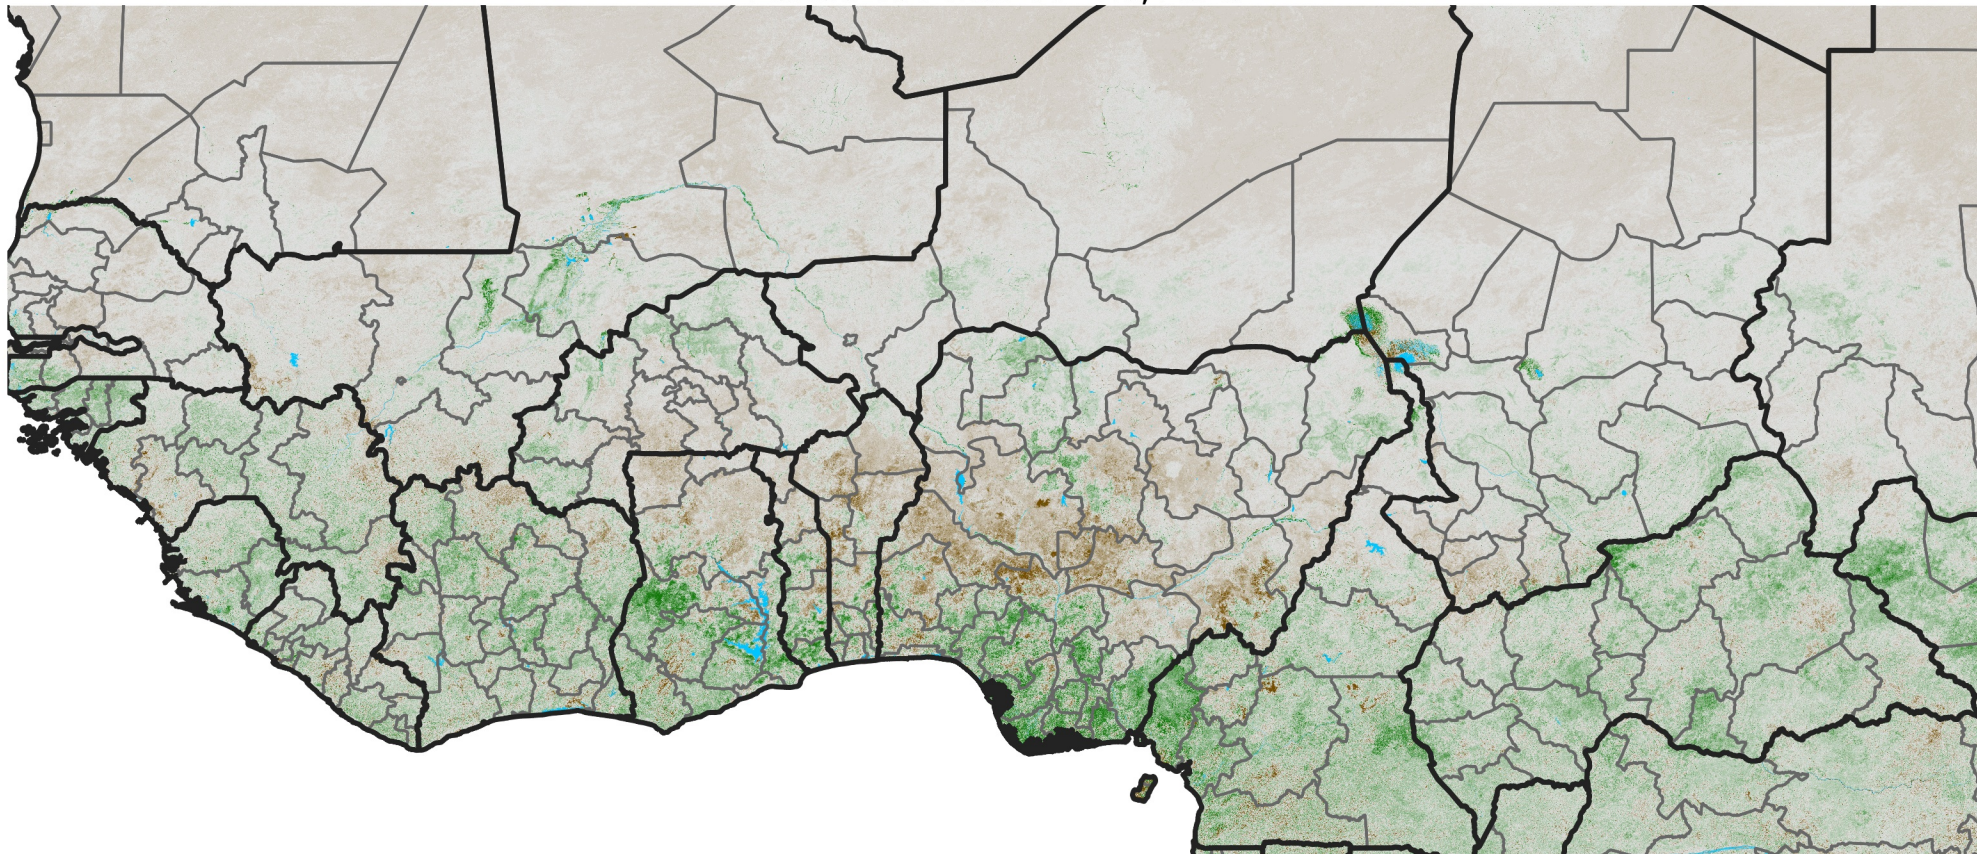

West Africa NDVI Anomaly

2026 minus Mean (2012 - 2021)

Period 16 / Mar 11 - 20, 2026

NDVI Anomaly

<math>< -0.3</math> -0.2 -0.1 -0.05 0.05 0.1 0.2 >0.3

Negative

No Difference

Positive