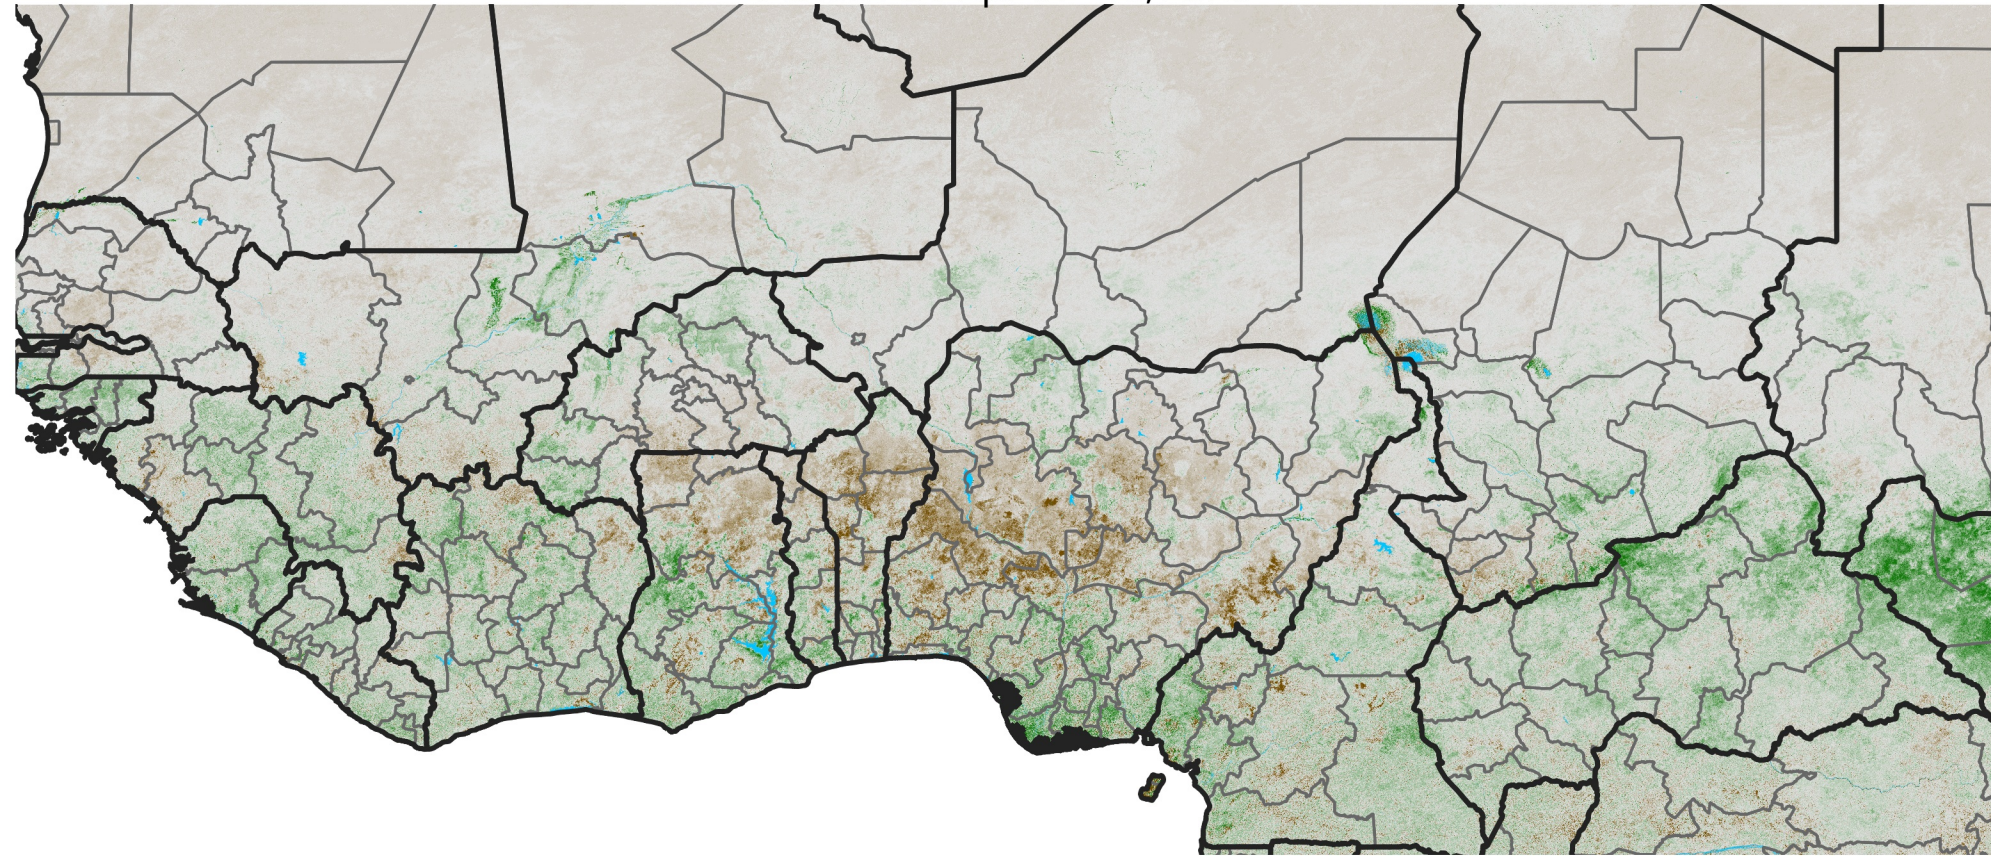

West Africa NDVI Anomaly

2026 minus Mean (2012 - 2021)

Period 20 / Apr 01 - 10, 2026

NDVI Anomaly

Negative

No Difference

Positive