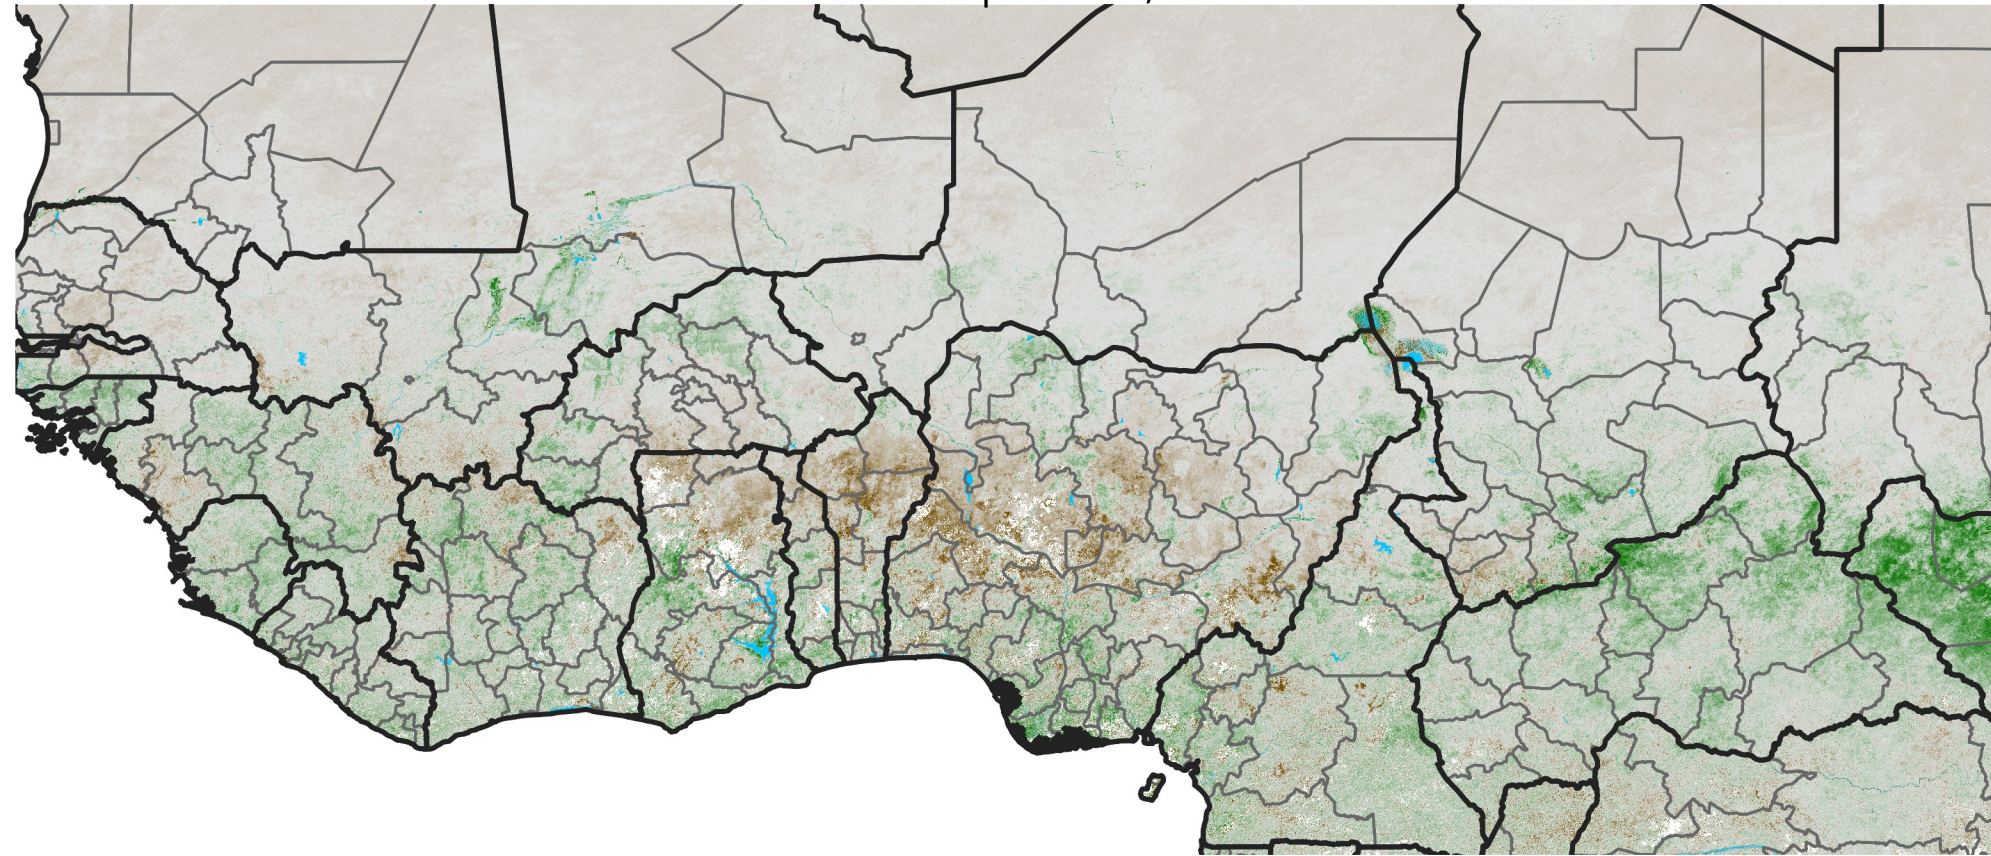

# West Africa NDVI Anomaly

2026 minus Mean (2012 - 2021)

Period 21 / Apr 06 - 15, 2026

## NDVI Anomaly

< -0.3   -0.2   -0.1   -0.05   0.05   0.1   0.2   > 0.3

Negative

No Difference

Positive