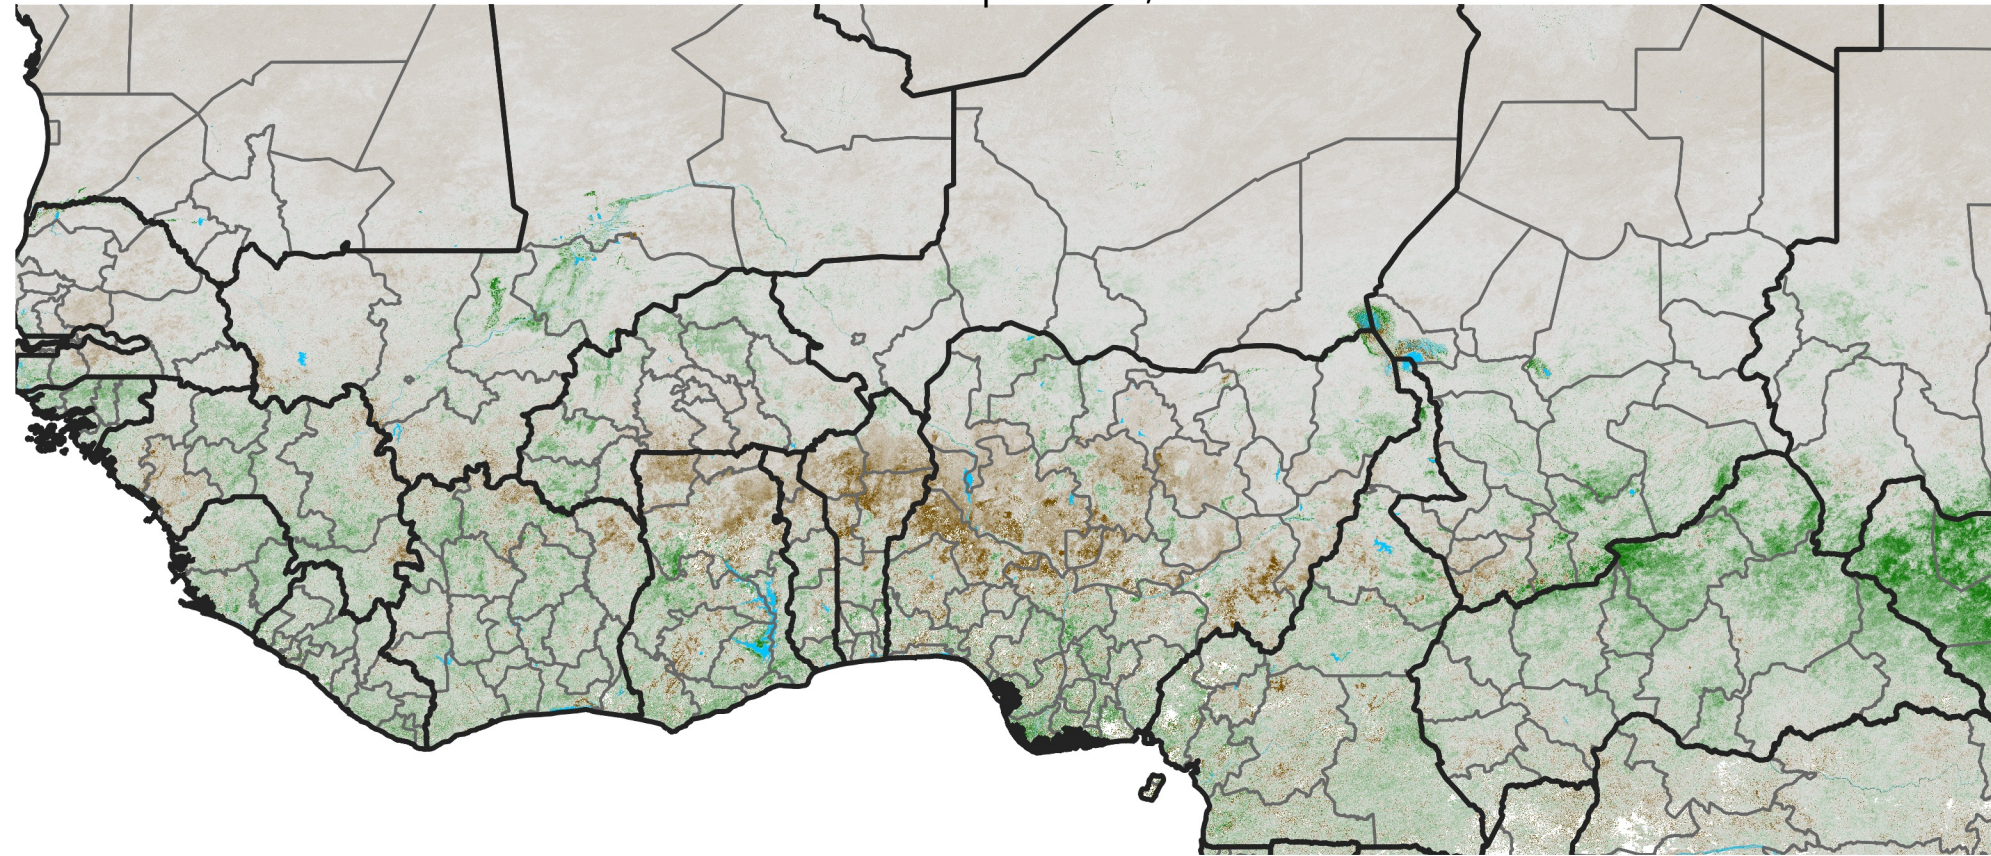

West Africa NDVI Anomaly

2026 minus Mean (2012 - 2021)

Period 22 / Apr 11 - 20, 2026

NDVI Anomaly

< -0.3 -0.2 -0.1 -0.05 0.05 0.1 0.2 > 0.3

Negative

No Difference

Positive