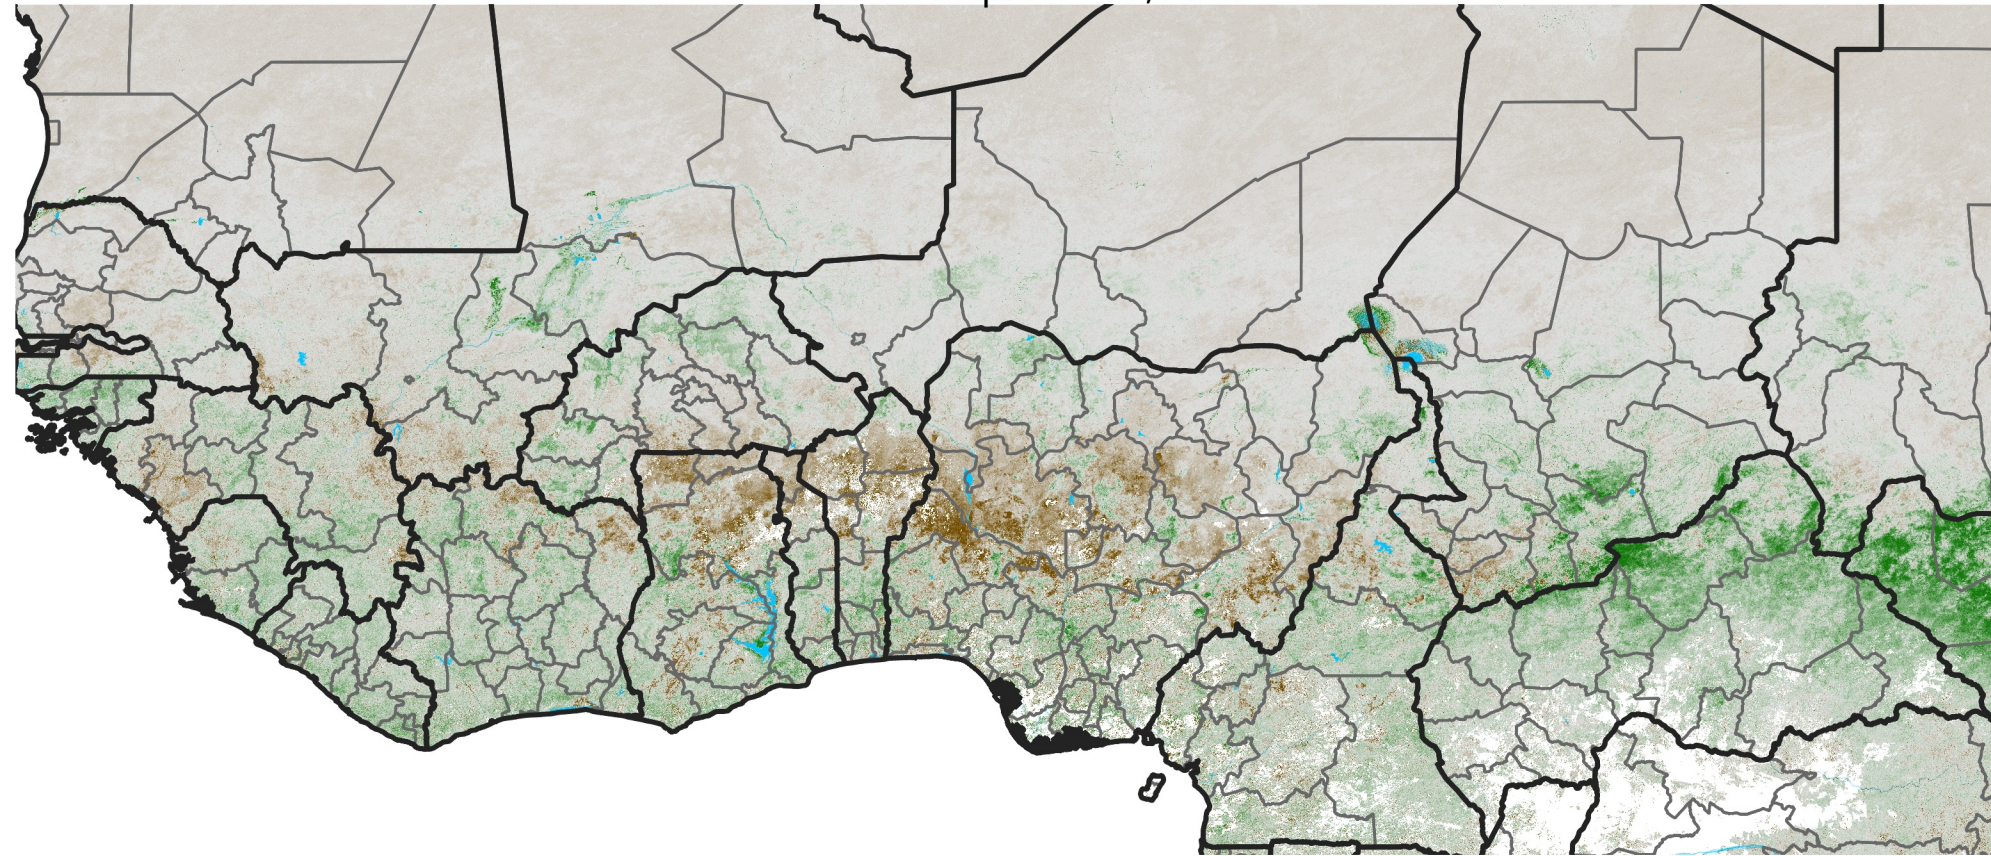

West Africa NDVI Anomaly

2026 minus Mean (2012 - 2021)

Period 24 / Apr 21 - 30, 2026

NDVI Anomaly

< -0.3 -0.2 -0.1 -0.05 0.05 0.1 0.2 >0.3

Negative

No Difference

Positive