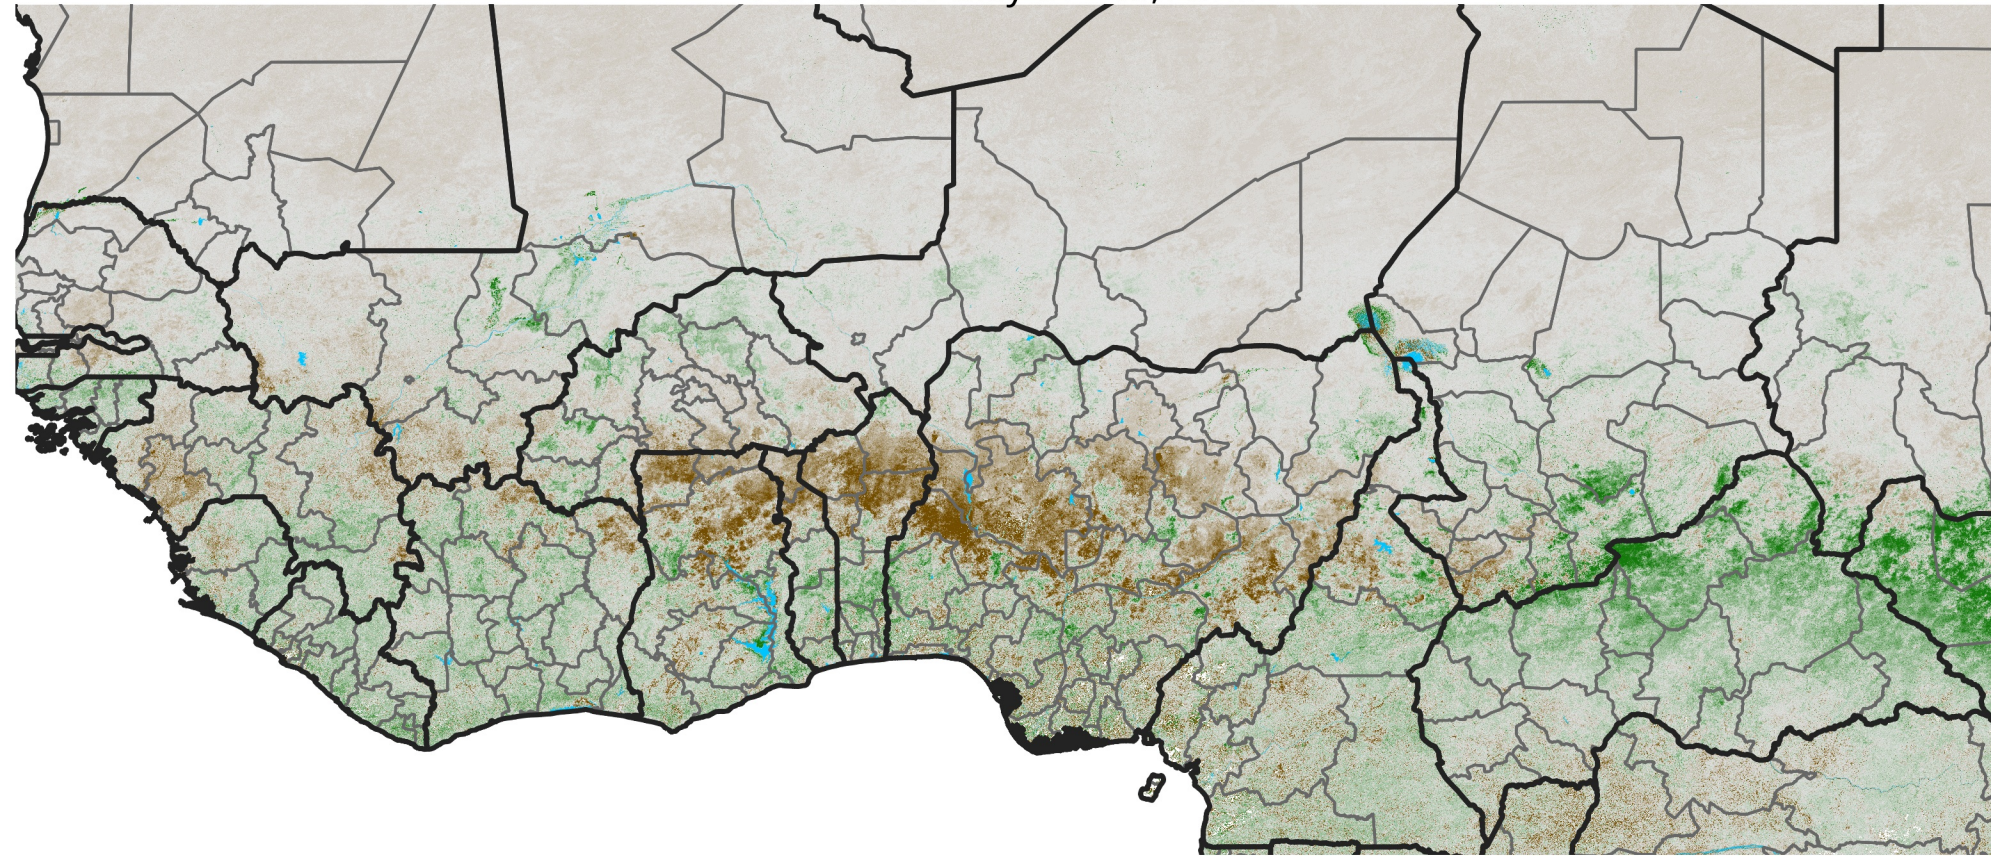

# West Africa NDVI Anomaly

2026 minus Mean (2012 - 2021)

Period 26 / May 01 - 10, 2026

## NDVI Anomaly

< -0.3   -0.2   -0.1   -0.05   0.05   0.1   0.2   > 0.3

Negative

No Difference

Positive