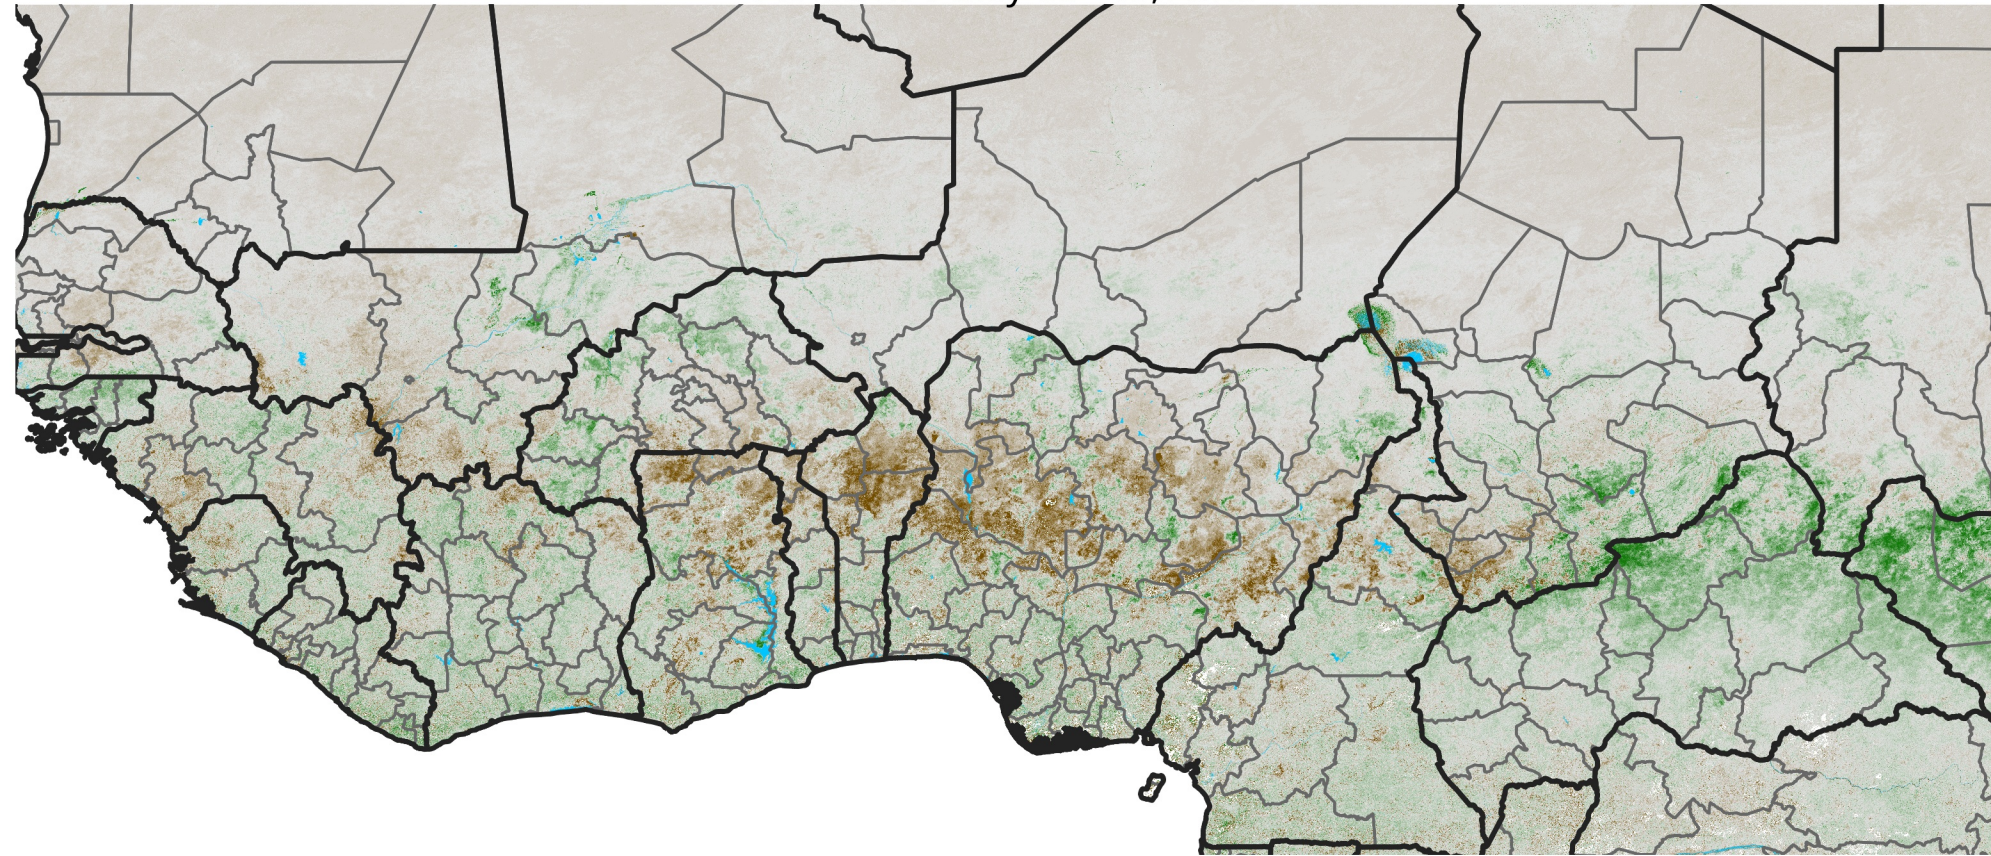

West Africa NDVI Anomaly

2026 minus Mean (2012 - 2021)

Period 27 / May 06 - 15, 2026

NDVI Anomaly

< -0.3 -0.2 -0.1 -0.05 0.05 0.1 0.2 > 0.3

Negative

No Difference

Positive