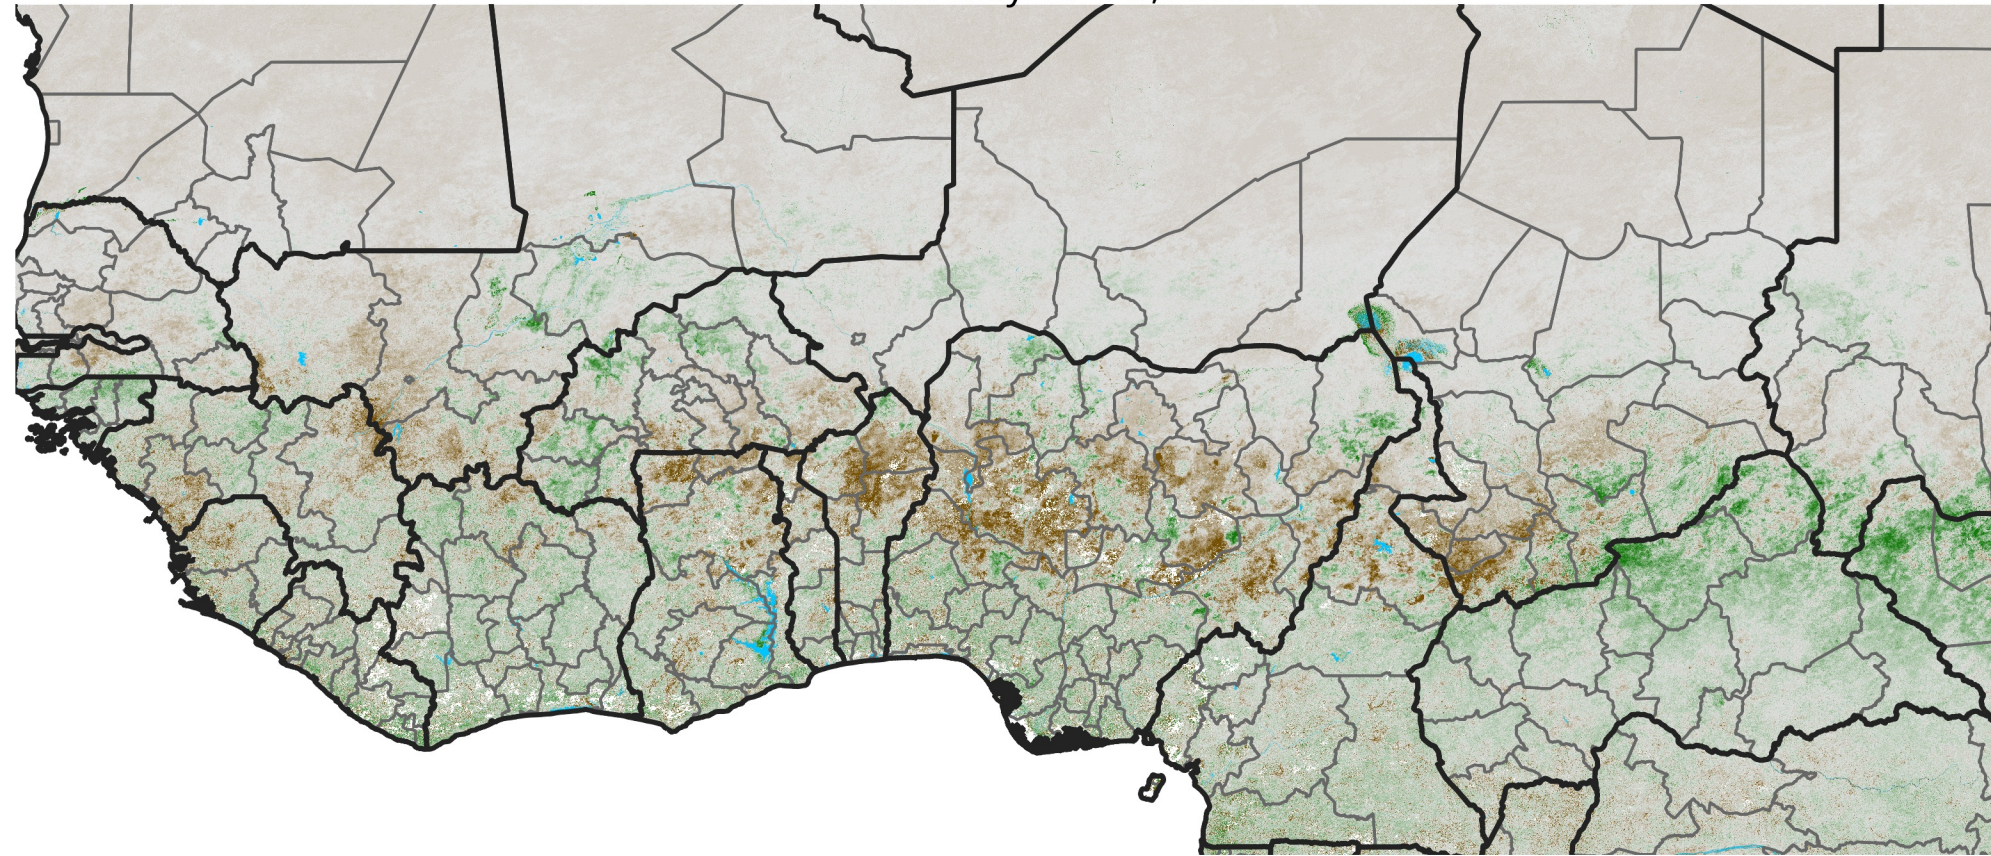

# West Africa NDVI Anomaly

2026 minus Mean (2012 - 2021)

Period 29 / May 16 - 25, 2026

## NDVI Anomaly

< -0.3   -0.2   -0.1   -0.05   0.05   0.1   0.2   > 0.3

Negative

No Difference

Positive