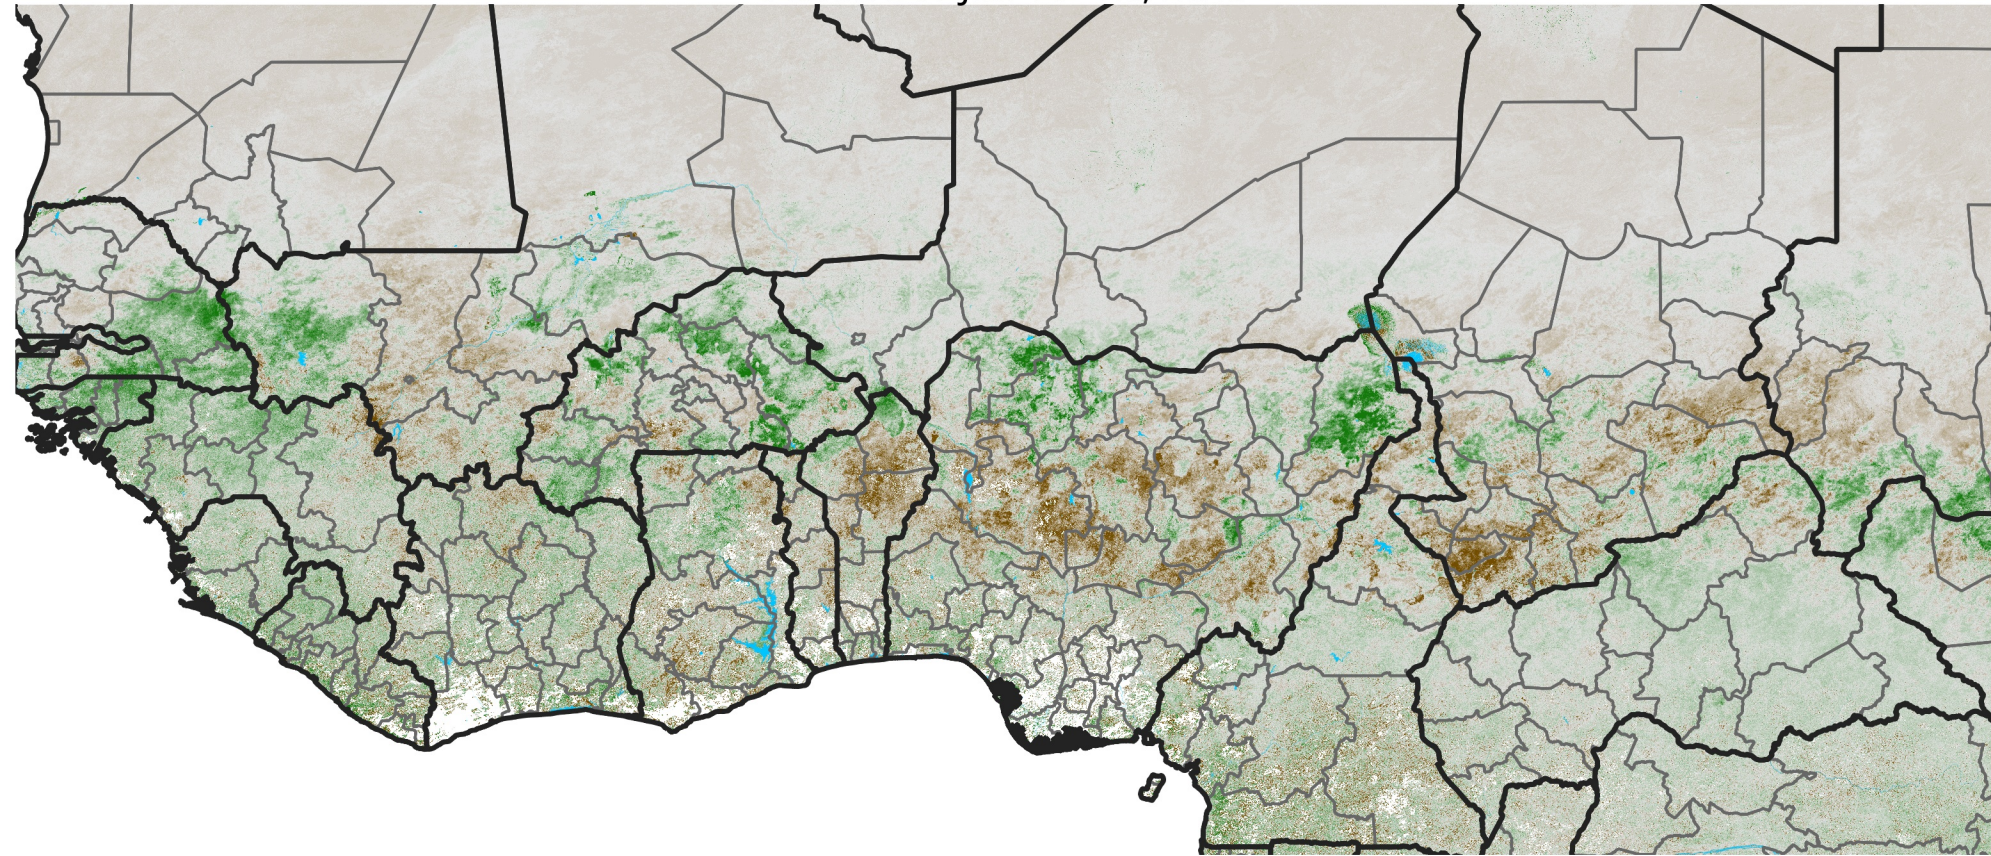

West Africa NDVI Anomaly

2026 minus Mean (2012 - 2021)

Period 34 / Jun 11 - 20, 2026

NDVI Anomaly

Negative

No Difference

Positive