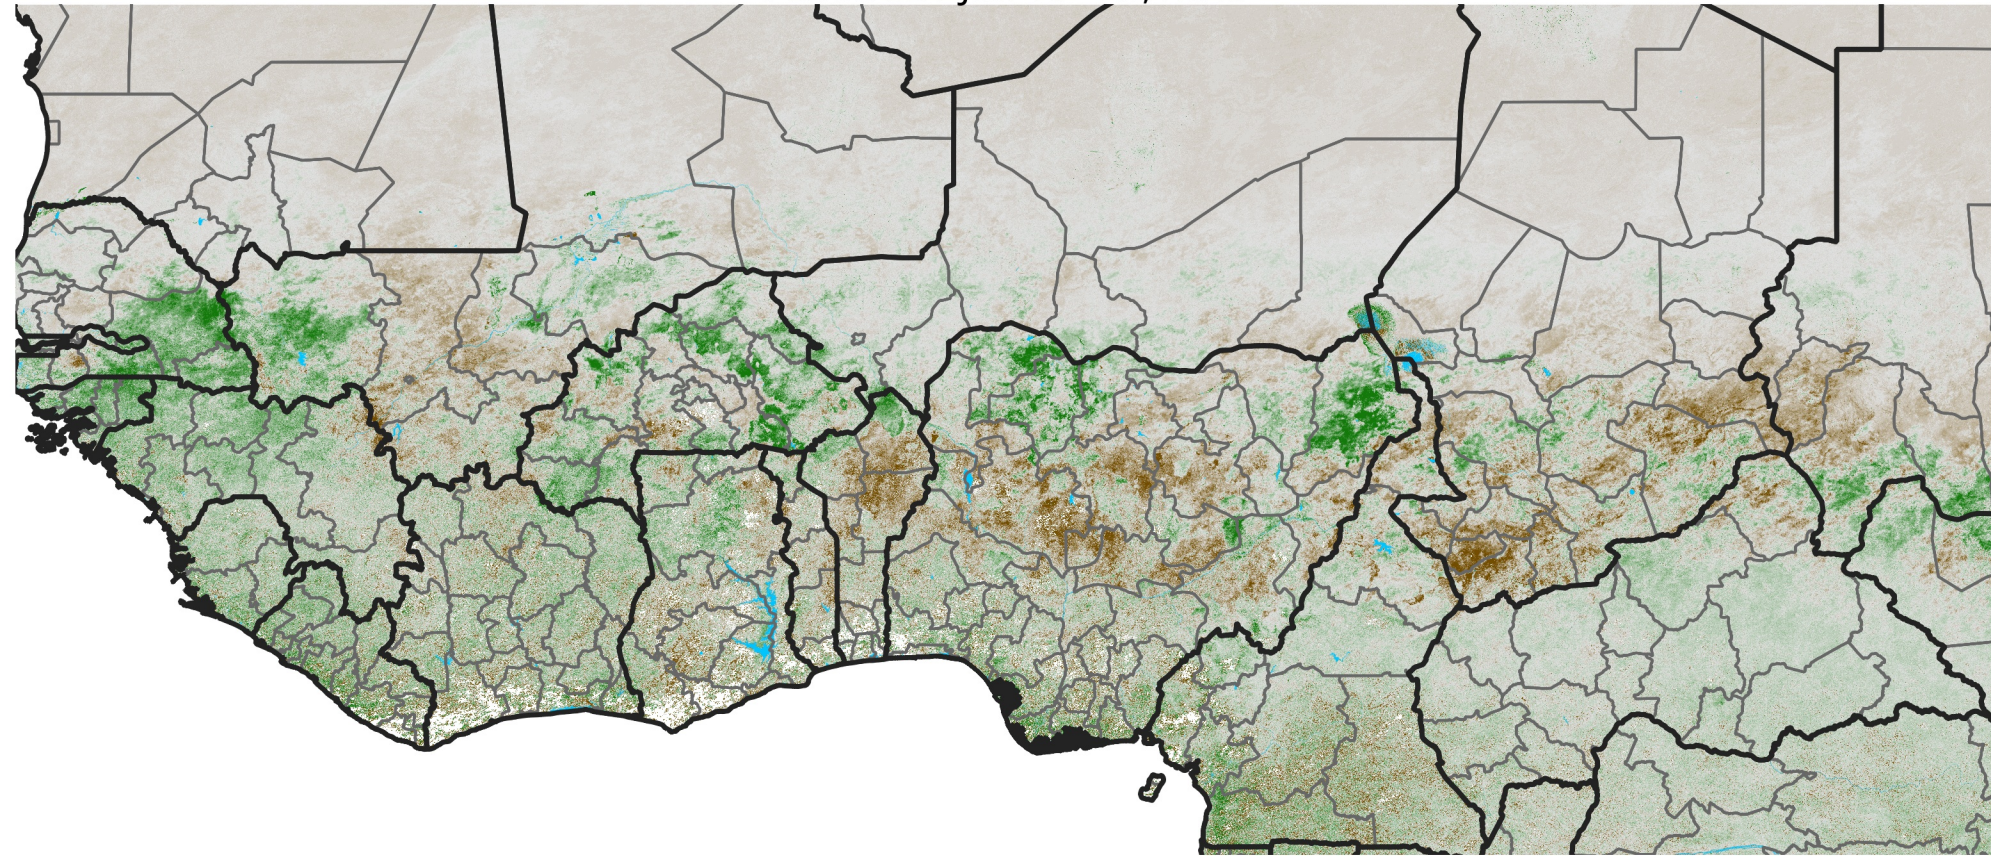

West Africa NDVI Anomaly

2026 minus Mean (2012 - 2021)

Period 35 / Jun 16 - 25, 2026

NDVI Anomaly

< -0.3 -0.2 -0.1 -0.05 0.05 0.1 0.2 >0.3

Negative

No Difference

Positive