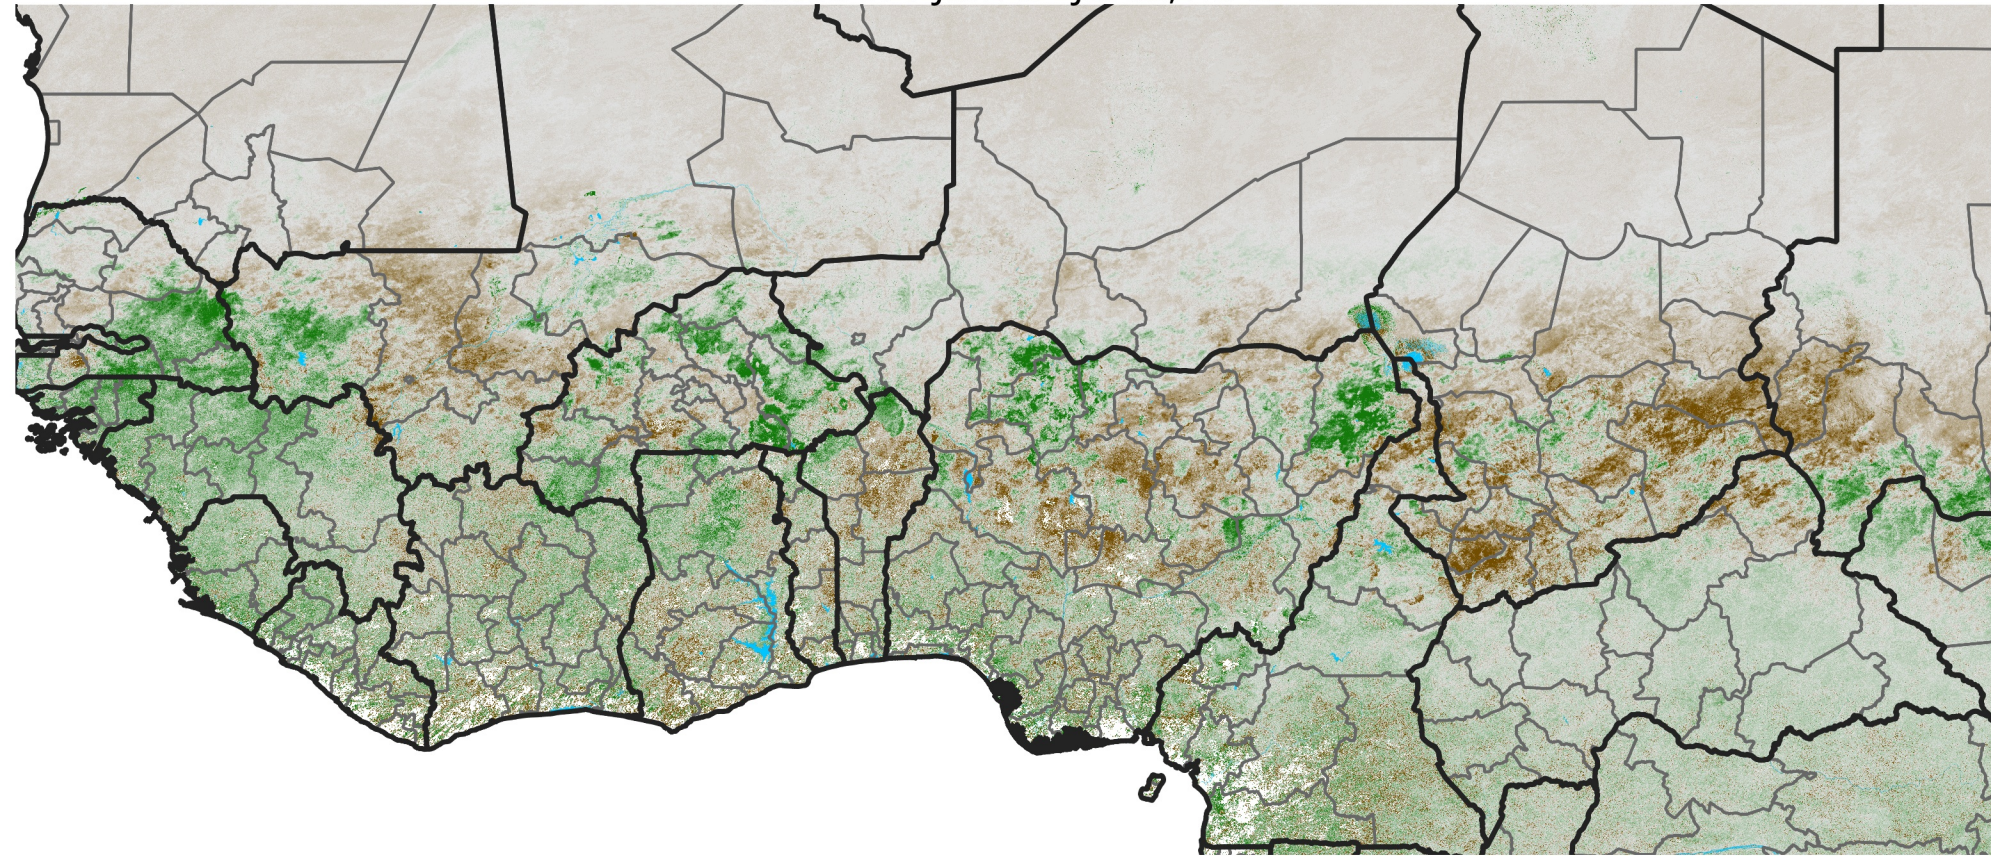

West Africa NDVI Anomaly

2026 minus Mean (2012 - 2021)

Period 37 / Jun 26 - Jul 05, 2026

NDVI Anomaly

< -0.3 -0.2 -0.1 -0.05 0.05 0.1 0.2 > 0.3

Negative

No Difference

Positive