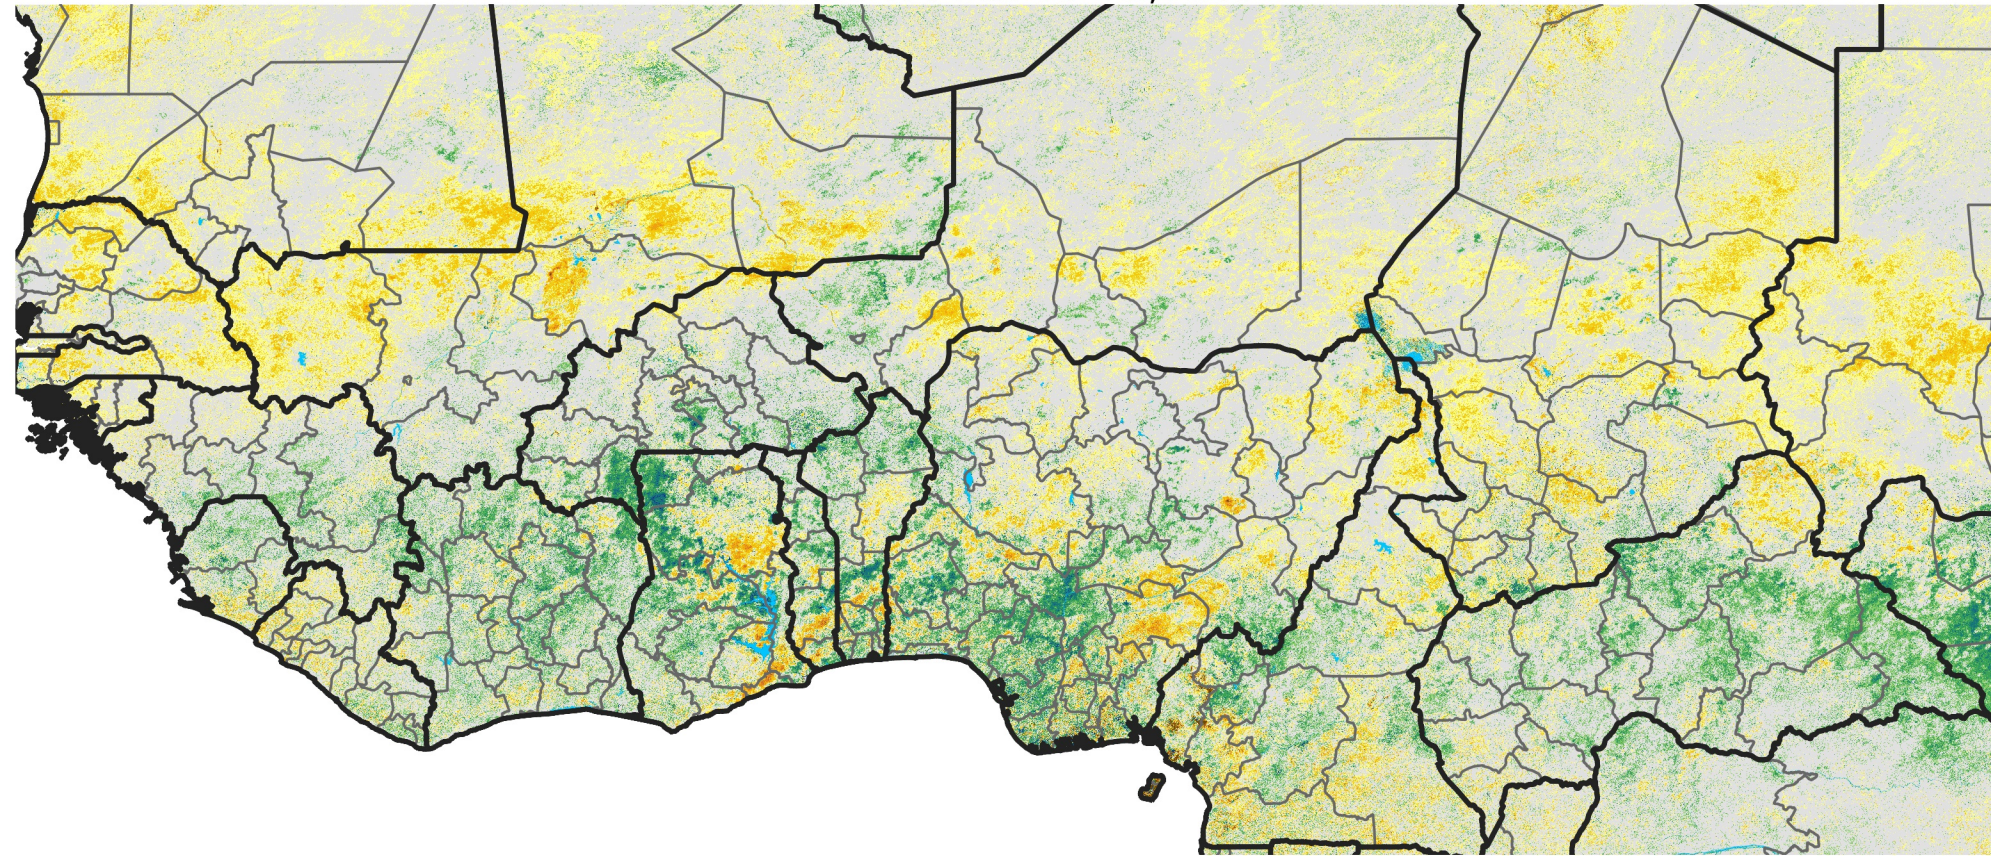

West Africa Percent of Mean NDVI

2018 / Mean (2012 - 2021)
Period 17 / Mar 16 - 25, 2018

Percent of Normal