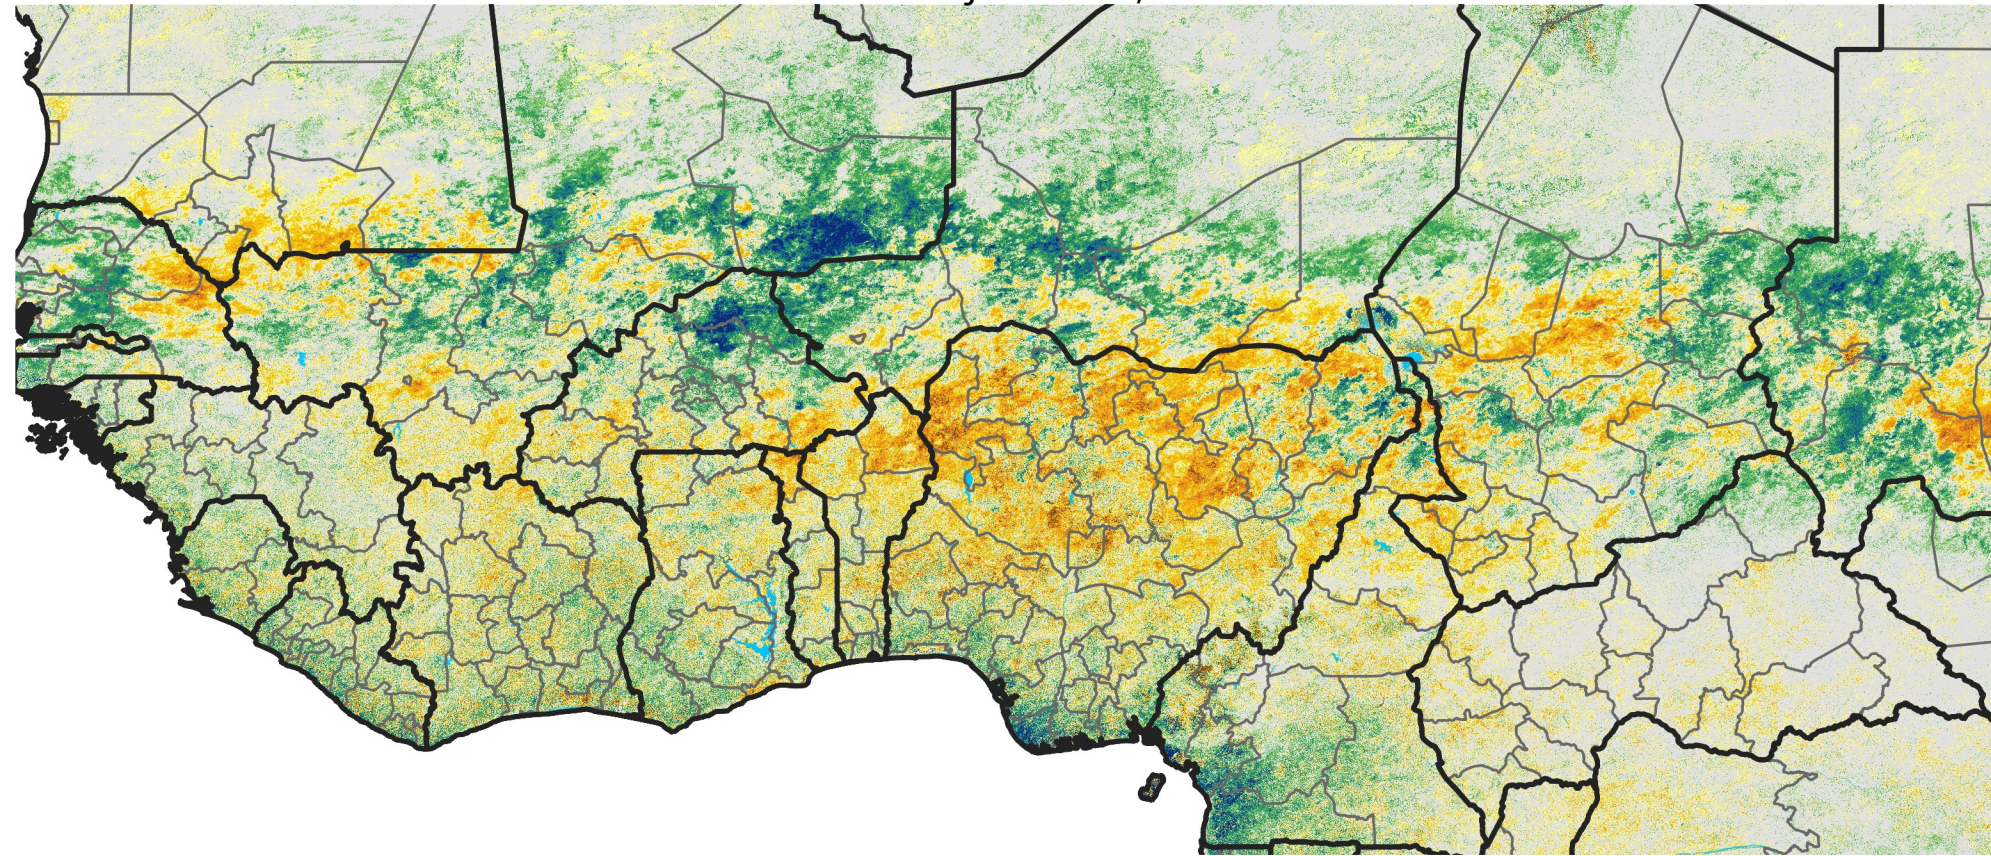

West Africa Percent of Mean NDVI

2021 / Mean (2012 - 2021)
Period 39 / Jul 06 - 15, 2021

Percent of Normal