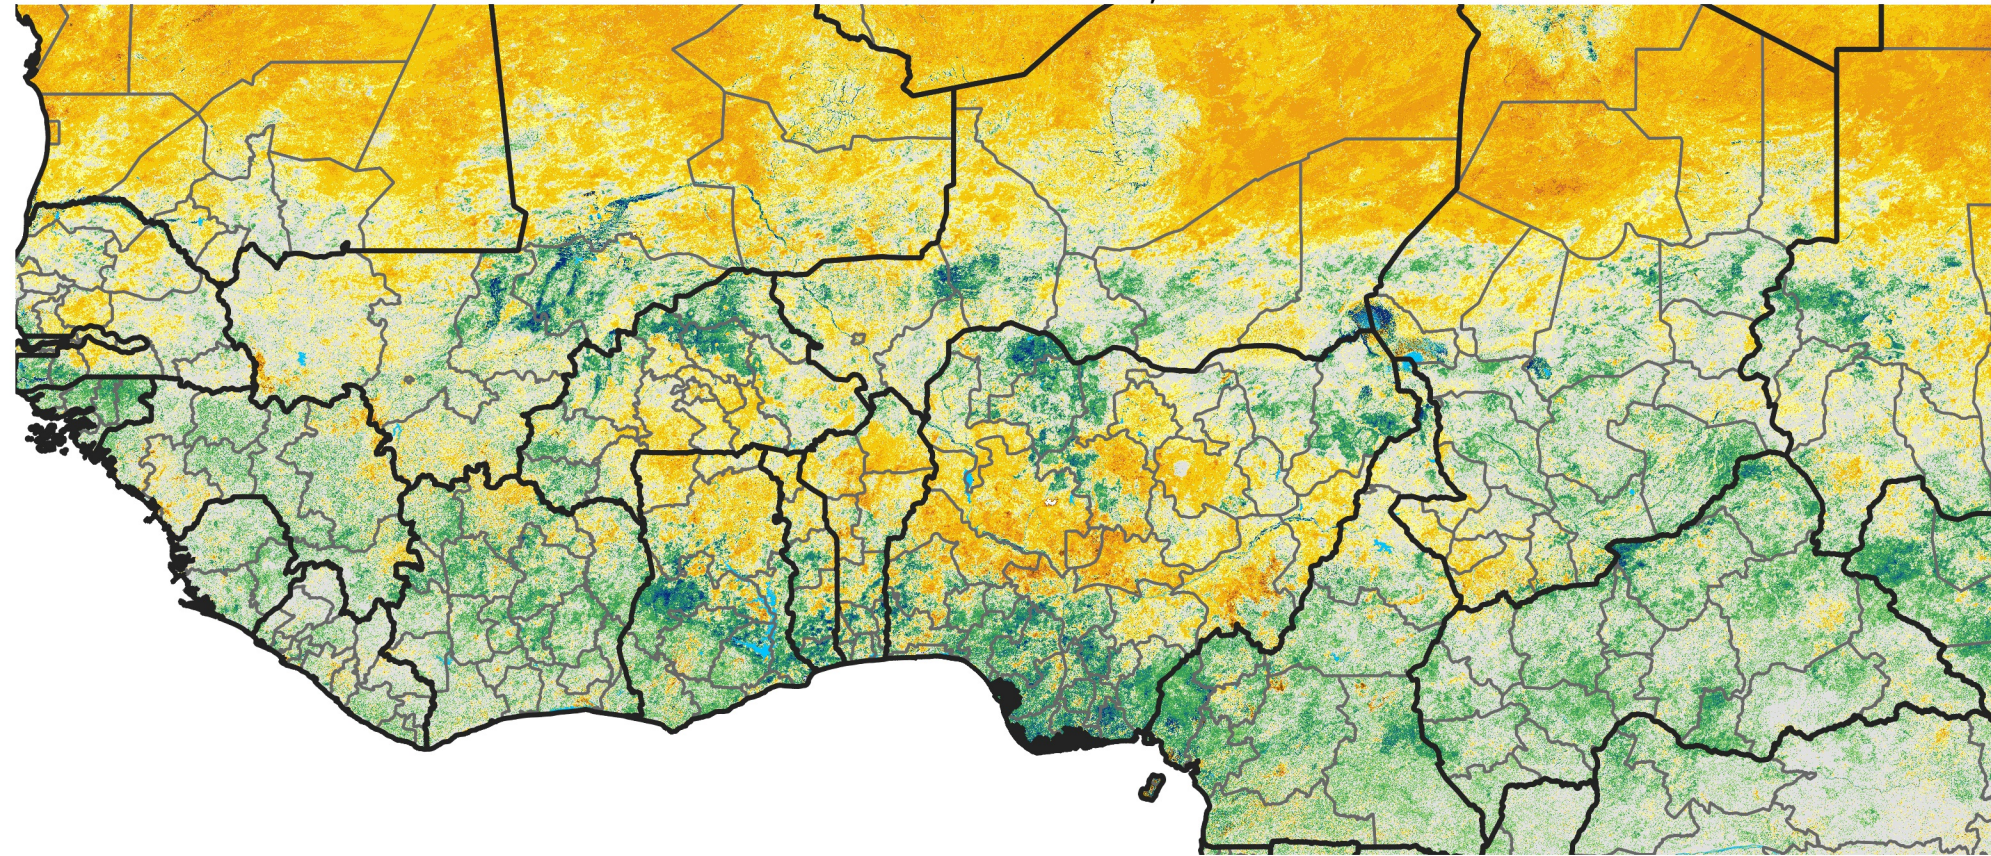

West Africa Percent of Mean NDVI

2026 / Mean (2012 - 2021)
Period 15 / Mar 06 - 15, 2026

Percent of Normal