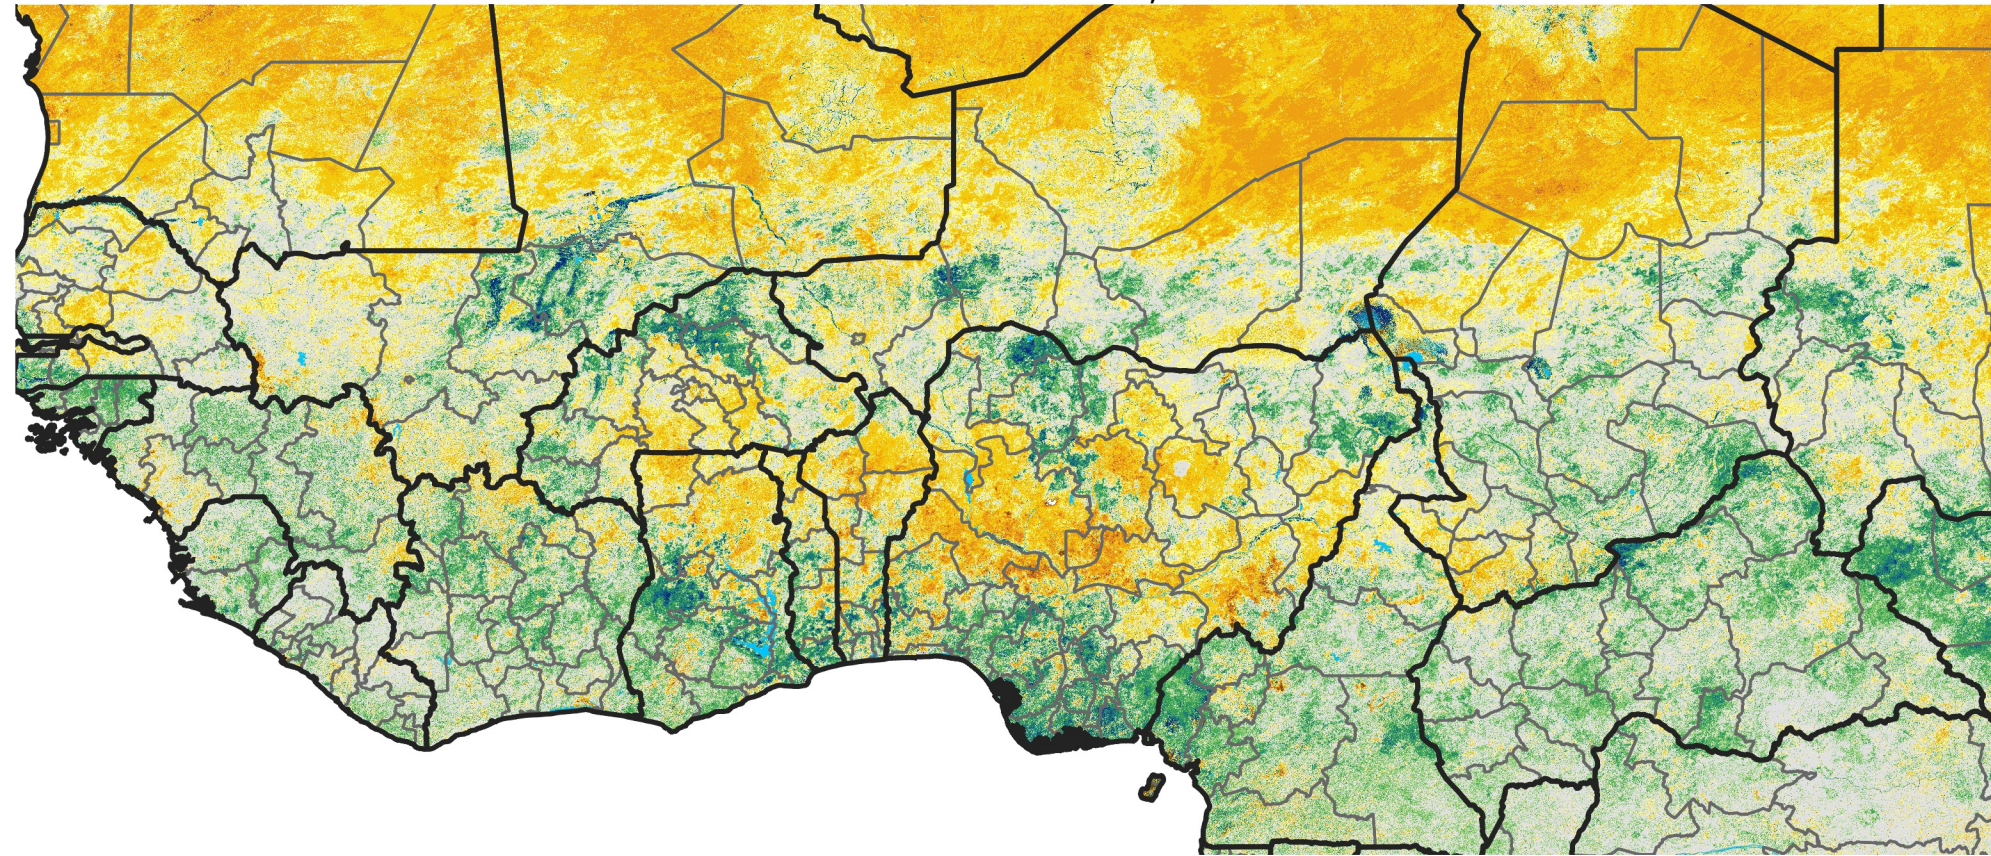

West Africa Percent of Mean NDVI

2026 / Mean (2012 - 2021)
Period 16 / Mar 11 - 20, 2026

Percent of Normal