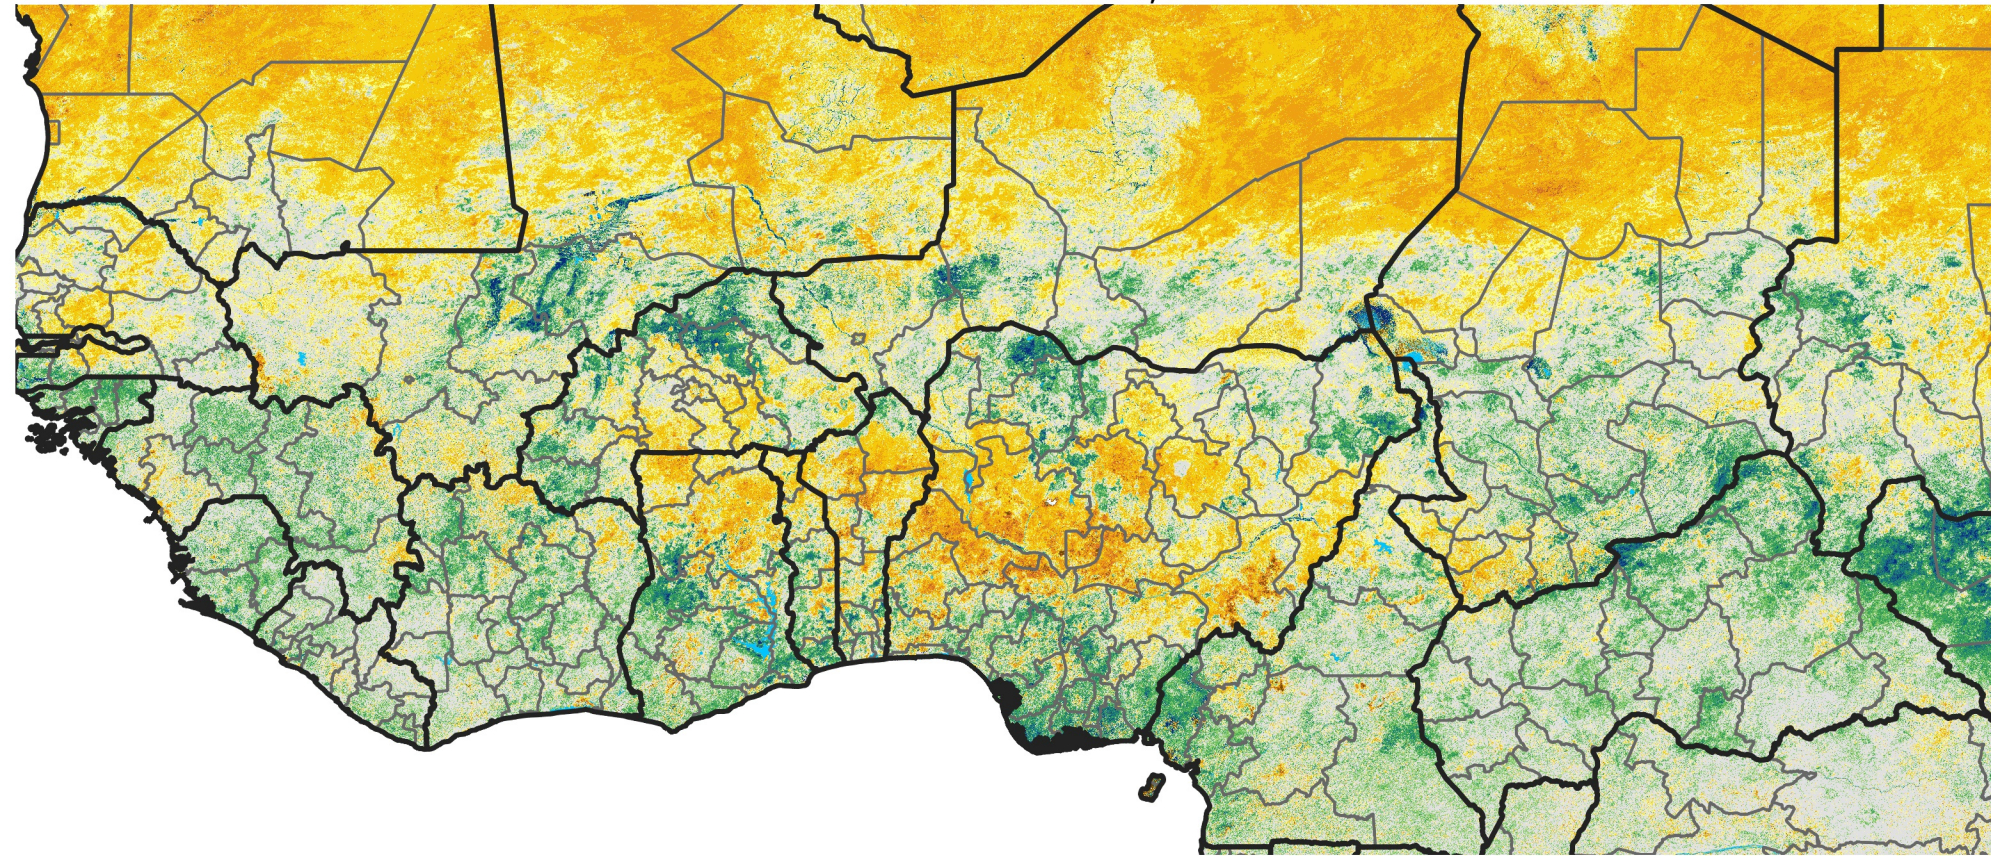

West Africa Percent of Mean NDVI

2026 / Mean (2012 - 2021)
Period 18 / Mar 21 - 31, 2026

Percent of Normal